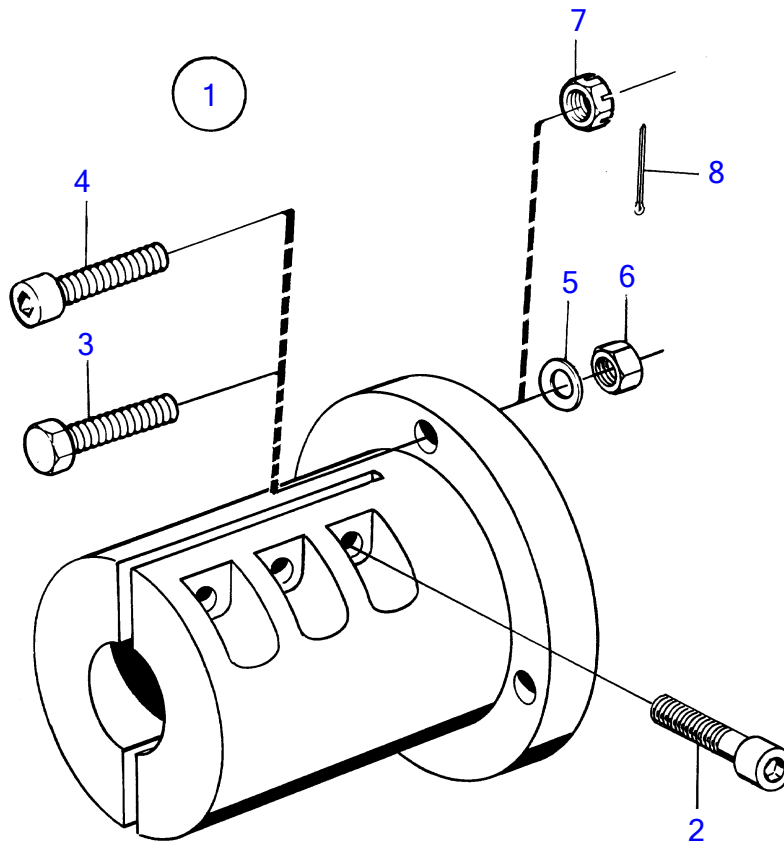

TMD41A, TMD41B, D41A, D41B, TAMD41A, TAMD41B, AQAD41A, AD41A, AD41B

3730

TMD41A, TMD41B, D41A, D41B, TAMD41A, TAMD41B, AQAD41A, AD41A, AD41B

REF	PART NO.	QTY	DESCRIPTION	NOTES
1	827930	1	Clamp coupling	35mm hole for propeller shaft., For reverse gear PRM.
2	949068	6	• Hex. socket screw	
3	955676	4	• Hexagon screw	
7	955882	4	• Nut	
8	907833	4	• Split pin	