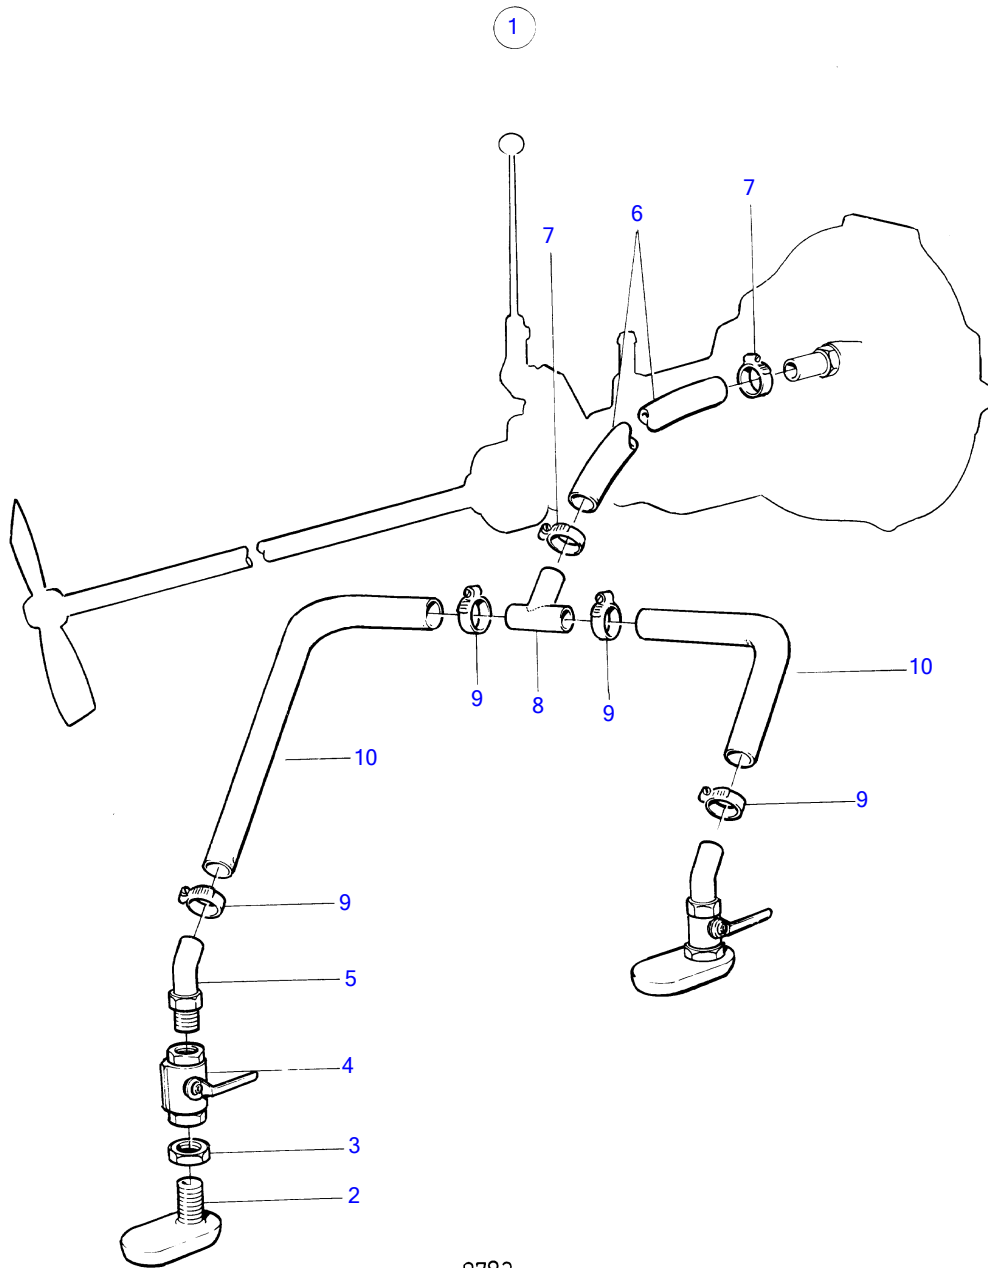

TMD41A, TMD41B, TAMD41A, TAMD41B

9783

TMD41A, TMD41B, TAMD41A, TAMD41B

REF	PART NO.	QTY	DESCRIPTION	NOTES
1	841723	1	Cooling water inlet	
2	836876	1	• Strainer	
3	836879	1	• Nut	
4	1140125	1	• Ball valve	(828239)
5	828696	1	• Hose attachment	
6	828461	X	Hose	
7		X	hose clamp	
8	(841771)	1	T-pipe	Obsolete part
9	961669	X	Hose clamp	
10	949315	X	Rubber hose	