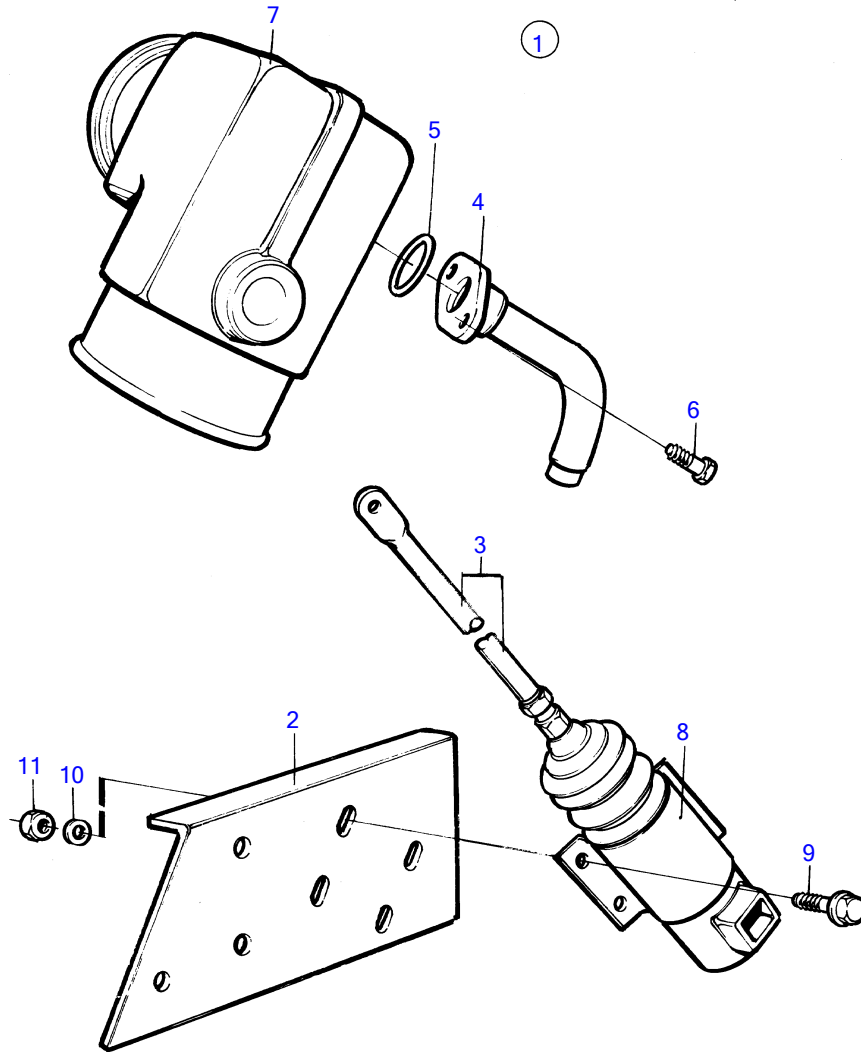

TMD41A, D41A, TAMD41A, AQAD41A, AD41A

9426

TMD41A, D41A, TAMD41A, AQAD41A, AD41A

REF	PART NO.	QTY	DESCRIPTION	NOTES
1	(859404)	1	Conversion kit	Obsolete part
2	(859399)	1	• Bracket	Obsolete part
3	(859400)	1	• Pull rod	Obsolete part
4	844258	1	• Coolant pipe	
5	842913	1	• Sealing ring	
6	946544	2	• Flange screw	
7		1	exhaust bend	See group 2B
8		1	solenoid	See group 3
9	946173	4	Flange screw	
10	960141	4	Washer	
11	945408	4	Flange nut	