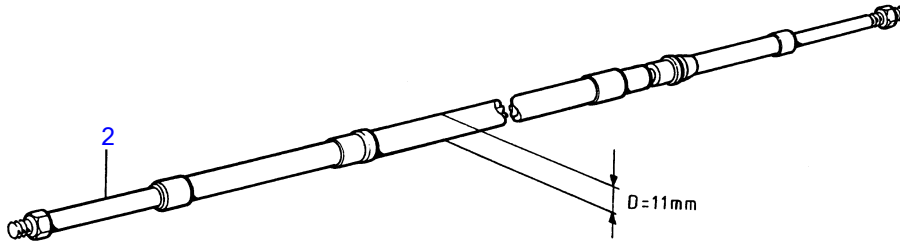

TMD41A, TMD41B, D41A, D41B, TAMD41A, TAMD41B, AQAD41A, AD41A, AD41B

10696

TMD41A, TMD41B, D41A, D41B, TAM41A, TAM41B, AQAD41A, AD41A, AD41B

REF	PART NO.	QTY	DESCRIPTION	NOTES
1	1140171	X	Control cable	
	1140172	X	Control cable	Type 333 L=1,25M
	1140173	X	Control cable	Type 333 L=1,50M
	1140174	X	Control cable	Type 333 L=1,75M
	1140175	X	Control cable	Type 333 L=2,00M
	1140176	X	Control cable	Type 333 L=2,25M
	1140177	X	Control cable	Type 333 L=2,50M
	1140178	X	Control cable	Type 333 L=2,75M
	1140179	X	Control cable	Type 333 L=3,00M
	1140180	X	Control cable	Type 333 L=3,25M
	1140181	X	Control cable	Type 333 L=3,50M
	1140182	X	Control cable	Type 333 L=3,75M
	1140183	X	Control cable	Type 333 L=4,00M
	1140184	X	Control cable	Type 333 L=4,25M
	1140185	X	Control cable	Type 333 L=4,50M
	1140186	X	Control cable	Type 333 L=4,75M
	1140187	X	Control cable	Type 333 L=5,00M
	1140188	X	Control cable	Type 333 L=5,25M
	1140189	X	Control cable	Type 333 L=5,25M
	1140190	X	Control cable	Type 333 L=5,75M
	1140191	X	Control cable	Type 333 L=6,00M
	1140192	X	Control cable	Type 333 L=6,25M
	1140193	X	Control cable	Type 333 L=6,50M
	1140194	X	Control cable	Type 333 L=6,75M
	1140195	X	Control cable	Type 333 L=7,00M
	1140196	X	Control cable	Type 333 L=7,25M
	1140197	X	Control cable	Type 333 L=7,50M
	1140198	X	Control cable	Type 333 L=7,75M
	1140199	X	Control cable	Type 333 L=8,00M
	1140200	X	Control cable	Type 333 L=8,50M
	1140201	X	Control cable	Type 333 L=9,00M
	1140202	X	Control cable	Type 333 L=9,50M
	1140203	X	Control cable	Type 333 L=10,00M
	1140204	X	Control cable	Type 333 L=10,50M
	1140205	X	Control cable	Type 333 L=11,00M
	1140206	X	Control cable	Type 333 L=11,50M
	1140207	X	Control cable	Type 333 L=12,00M
	1140208	X	Control cable	Type 333 L=12,50M
	1140209	X	Control cable	Type 333 L=13,00M
2	(1140101)	X	Control cable	Type 443 L=2,00M, Obsolete part
	(1140102)	X	Control cable	Type 443 L=2,00M, Obsolete part
	(1140103)	X	Control cable	Type 443 L=3,00M, Obsolete part
	(1140104)	X	Control cable	Type 443 L=3,50M, Obsolete part
	(1140105)	X	Control cable	Type 443 L=4,00M, Obsolete part
	1140106	X	Control cable	Type 443 L=4,50M
	(1140107)	X	Control cable	Type 443 L=5,00M, Obsolete part
	(1140108)	X	Control cable	Type 443 L=5,50M, Obsolete part
	(1140109)	X	Control cable	Type 443 L=6,00M, Obsolete part
	(1140110)	X	Control cable	Type 443 L=6,50M, Obsolete part
	1140111	X	Control cable	Type 443 L=7,00M
	(1140112)	X	Control cable	Type 443 L=7,50M, Obsolete part
	(1140113)	X	Control cable	Type 443 L=8,00M, Obsolete part
	1140114	X	Control cable	Type 443 L=8,50M
	1140115	X	Control cable	Type 443 L=9,00M
	(1140116)	X	Control cable	Type 443 L=9,50M, Obsolete part
	1140117	X	Control cable	Type 443 L=10,00M
	1140118	X	Control cable	Type 443 L=11,00M
	(1140119)	X	Control cable	Type 443 L=12,00M, Obsolete part
	(1140120)	X	Control cable	Type 443 L=13,00M, Obsolete part
	1140121	X	Control cable	Type 443 L=14,00M
	(1140122)	X	Control cable	Type 443 L=15,00M, Obsolete part