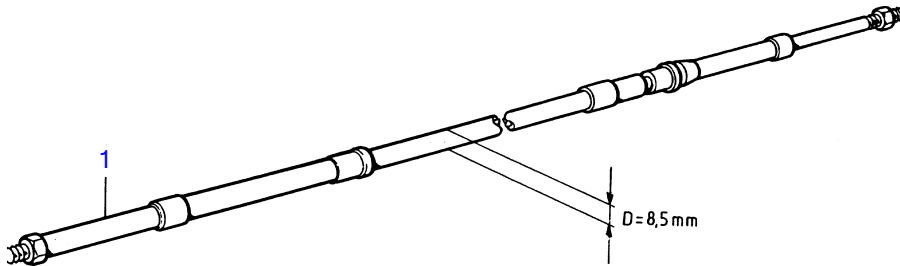

TMD41A, TMD41B, D41A, D41B, TAMD41A, TAMD41B, AQAD41A, AD41A, AD41B

10696

TMD41A, TMD41B, D41A, D41B, TAMD41A, TAMD41B, AQAD41A, AD41A, AD41B

REF	PART NO.	QTY	DESCRIPTION	NOTES
1	1140171	X	Control cable	
	1140172	X	Control cable	Type 333 L=1,25M
	1140173	X	Control cable	Type 333 L=1,50M
	1140174	X	Control cable	Type 333 L=1,75M
	1140175	X	Control cable	Type 333 L=2,00M
	1140176	X	Control cable	Type 333 L=2,25M
	1140177	X	Control cable	Type 333 L=2,50M
	1140178	X	Control cable	Type 333 L=2,75M
	1140179	X	Control cable	Type 333 L=3,00M
	1140180	X	Control cable	Type 333 L=3,25M
	1140181	X	Control cable	Type 333 L=3,50M
	1140182	X	Control cable	Type 333 L=3,75M
	1140183	X	Control cable	Type 333 L=4,00M
	1140184	X	Control cable	Type 333 L=4,25M
	1140185	X	Control cable	Type 333 L=4,50M
	1140186	X	Control cable	Type 333 L=4,75M
	1140187	X	Control cable	Type 333 L=5,00M
	1140188	X	Control cable	Type 333 L=5,25M
	1140189	X	Control cable	Type 333 L=5,25M
	1140190	X	Control cable	Type 333 L=5,75M
	1140191	X	Control cable	Type 333 L=6,00M
	1140192	X	Control cable	Type 333 L=6,25M
	1140193	X	Control cable	Type 333 L=6,50M
	1140194	X	Control cable	Type 333 L=6,75M
	1140195	X	Control cable	Type 333 L=7,00M
	1140196	X	Control cable	Type 333 L=7,25M
	1140197	X	Control cable	Type 333 L=7,50M
	1140198	X	Control cable	Type 333 L=7,75M
	1140199	X	Control cable	Type 333 L=8,00M
	1140200	X	Control cable	Type 333 L=8,50M
	1140201	X	Control cable	Type 333 L=9,00M
	1140202	X	Control cable	Type 333 L=9,50M
	1140203	X	Control cable	Type 333 L=10,00M
	1140204	X	Control cable	Type 333 L=10,50M
	1140205	X	Control cable	Type 333 L=11,00M
	1140206	X	Control cable	Type 333 L=11,50M
	1140207	X	Control cable	Type 333 L=12,00M
	1140208	X	Control cable	Type 333 L=12,50M
	1140209	X	Control cable	Type 333 L=13,00M
2	(1140101)	X	Control cable	Type 443 L=2,00M, Obsolete part
	(1140102)	X	Control cable	Type 443 L=2,00M, Obsolete part
	(1140103)	X	Control cable	Type 443 L=3,00M, Obsolete part
	(1140104)	X	Control cable	Type 443 L=3,50M, Obsolete part
	(1140105)	X	Control cable	Type 443 L=4,00M, Obsolete part
	1140106	X	Control cable	Type 443 L=4,50M
	(1140107)	X	Control cable	Type 443 L=5,00M, Obsolete part
	(1140108)	X	Control cable	Type 443 L=5,50M, Obsolete part
	(1140109)	X	Control cable	Type 443 L=6,00M, Obsolete part
	(1140110)	X	Control cable	Type 443 L=6,50M, Obsolete part
	1140111	X	Control cable	Type 443 L=7,00M
	(1140112)	X	Control cable	Type 443 L=7,50M, Obsolete part
	(1140113)	X	Control cable	Type 443 L=8,00M, Obsolete part
	1140114	X	Control cable	Type 443 L=8,50M
	1140115	X	Control cable	Type 443 L=9,00M
	(1140116)	X	Control cable	Type 443 L=9,50M, Obsolete part
	1140117	X	Control cable	Type 443 L=10,00M
	1140118	X	Control cable	Type 443 L=11,00M
	(1140119)	X	Control cable	Type 443 L=12,00M, Obsolete part
	(1140120)	X	Control cable	Type 443 L=13,00M, Obsolete part
	1140121	X	Control cable	Type 443 L=14,00M
	(1140122)	X	Control cable	Type 443 L=15,00M, Obsolete part