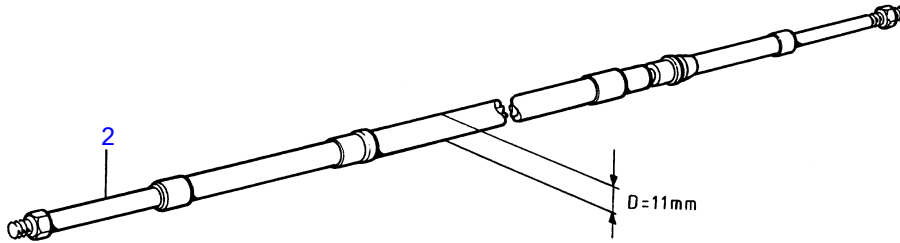

TMD41A, TMD41B, D41A, D41B, TAMD41A, TAMD41B, AQAD41A, AD41A, AD41B

10696

TMD41A, TMD41B, D41A, D41B, TAMD41A, TAMD41B, AQAD41A, AD41A, AD41B

REF	PART NO.	QTY	DESCRIPTION	NOTES
1	1140171	X	Control cable	
	1140172	X	Control cable	Type 333 L=1,25M
	1140173	X	Control cable	Type 333 L=1,50M
	1140174	X	Control cable	Type 333 L=1,75M
	1140175	X	Control cable	Type 333 L=2,00M
	1140176	X	Control cable	Type 333 L=2,25M
	1140177	X	Control cable	Type 333 L=2,50M
	1140178	X	Control cable	Type 333 L=2,75M
	1140179	X	Control cable	Type 333 L=3,00M
	1140180	X	Control cable	Type 333 L=3,25M
	1140181	X	Control cable	Type 333 L=3,50M
	1140182	X	Control cable	Type 333 L=3,75M
	1140183	X	Control cable	Type 333 L=4,00M
	1140184	X	Control cable	Type 333 L=4,25M
	1140185	X	Control cable	Type 333 L=4,50M
	1140186	X	Control cable	Type 333 L=4,75M
	1140187	X	Control cable	Type 333 L=5,00M
	1140188	X	Control cable	Type 333 L=5,25M
	1140189	X	Control cable	Type 333 L=5,25M
	1140190	X	Control cable	Type 333 L=5,75M
	1140191	X	Control cable	Type 333 L=6,00M
	1140192	X	Control cable	Type 333 L=6,25M
	1140193	X	Control cable	Type 333 L=6,50M
	1140194	X	Control cable	Type 333 L=6,75M
	1140195	X	Control cable	Type 333 L=7,00M
	1140196	X	Control cable	Type 333 L=7,25M
	1140197	X	Control cable	Type 333 L=7,50M
	1140198	X	Control cable	Type 333 L=7,75M
	1140199	X	Control cable	Type 333 L=8,00M
	1140200	X	Control cable	Type 333 L=8,50M
	1140201	X	Control cable	Type 333 L=9,00M
	1140202	X	Control cable	Type 333 L=9,50M
	1140203	X	Control cable	Type 333 L=10,00M
	1140204	X	Control cable	Type 333 L=10,50M
	1140205	X	Control cable	Type 333 L=11,00M
	1140206	X	Control cable	Type 333 L=11,50M
	1140207	X	Control cable	Type 333 L=12,00M
	1140208	X	Control cable	Type 333 L=12,50M
	1140209	X	Control cable	Type 333 L=13,00M
2	(1140101)	X	Control cable	Type 443 L=2,00M, Obsolete part
	(1140102)	X	Control cable	Type 443 L=2,00M, Obsolete part
	(1140103)	X	Control cable	Type 443 L=3,00M, Obsolete part
	(1140104)	X	Control cable	Type 443 L=3,50M, Obsolete part
	(1140105)	X	Control cable	Type 443 L=4,00M, Obsolete part
	1140106	X	Control cable	Type 443 L=4,50M
	(1140107)	X	Control cable	Type 443 L=5,00M, Obsolete part
	(1140108)	X	Control cable	Type 443 L=5,50M, Obsolete part
	(1140109)	X	Control cable	Type 443 L=6,00M, Obsolete part
	(1140110)	X	Control cable	Type 443 L=6,50M, Obsolete part
	1140111	X	Control cable	Type 443 L=7,00M
	(1140112)	X	Control cable	Type 443 L=7,50M, Obsolete part
	(1140113)	X	Control cable	Type 443 L=8,00M, Obsolete part
	1140114	X	Control cable	Type 443 L=8,50M
	1140115	X	Control cable	Type 443 L=9,00M
	(1140116)	X	Control cable	Type 443 L=9,50M, Obsolete part
	1140117	X	Control cable	Type 443 L=10,00M
	1140118	X	Control cable	Type 443 L=11,00M
	(1140119)	X	Control cable	Type 443 L=12,00M, Obsolete part
	(1140120)	X	Control cable	Type 443 L=13,00M, Obsolete part
	1140121	X	Control cable	Type 443 L=14,00M
	(1140122)	X	Control cable	Type 443 L=15,00M, Obsolete part