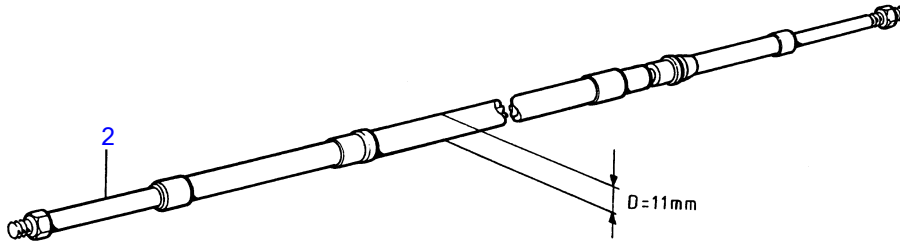

TMD41A, TMD41B, D41A, D41B, TAMD41A, TAMD41B, AQAD41A, AD41A, AD41B

10696

TMD41A, TMD41B, D41A, D41B, TAMD41A, TAMD41B, AQAD41A, AD41A, AD41B

| REF | PART NO.  | QTY | DESCRIPTION   | NOTES                            |
|-----|-----------|-----|---------------|----------------------------------|
| 1   | 1140171   | X   | Control cable |                                  |
|     | 1140172   | X   | Control cable | Type 333 L=1,25M                 |
|     | 1140173   | X   | Control cable | Type 333 L=1,50M                 |
|     | 1140174   | X   | Control cable | Type 333 L=1,75M                 |
|     | 1140175   | X   | Control cable | Type 333 L=2,00M                 |
|     | 1140176   | X   | Control cable | Type 333 L=2,25M                 |
|     | 1140177   | X   | Control cable | Type 333 L=2,50M                 |
|     | 1140178   | X   | Control cable | Type 333 L=2,75M                 |
|     | 1140179   | X   | Control cable | Type 333 L=3,00M                 |
|     | 1140180   | X   | Control cable | Type 333 L=3,25M                 |
|     | 1140181   | X   | Control cable | Type 333 L=3,50M                 |
|     | 1140182   | X   | Control cable | Type 333 L=3,75M                 |
|     | 1140183   | X   | Control cable | Type 333 L=4,00M                 |
|     | 1140184   | X   | Control cable | Type 333 L=4,25M                 |
|     | 1140185   | X   | Control cable | Type 333 L=4,50M                 |
|     | 1140186   | X   | Control cable | Type 333 L=4,75M                 |
|     | 1140187   | X   | Control cable | Type 333 L=5,00M                 |
|     | 1140188   | X   | Control cable | Type 333 L=5,25M                 |
|     | 1140189   | X   | Control cable | Type 333 L=5,25M                 |
|     | 1140190   | X   | Control cable | Type 333 L=5,75M                 |
|     | 1140191   | X   | Control cable | Type 333 L=6,00M                 |
|     | 1140192   | X   | Control cable | Type 333 L=6,25M                 |
|     | 1140193   | X   | Control cable | Type 333 L=6,50M                 |
|     | 1140194   | X   | Control cable | Type 333 L=6,75M                 |
|     | 1140195   | X   | Control cable | Type 333 L=7,00M                 |
|     | 1140196   | X   | Control cable | Type 333 L=7,25M                 |
|     | 1140197   | X   | Control cable | Type 333 L=7,50M                 |
|     | 1140198   | X   | Control cable | Type 333 L=7,75M                 |
|     | 1140199   | X   | Control cable | Type 333 L=8,00M                 |
|     | 1140200   | X   | Control cable | Type 333 L=8,50M                 |
|     | 1140201   | X   | Control cable | Type 333 L=9,00M                 |
|     | 1140202   | X   | Control cable | Type 333 L=9,50M                 |
|     | 1140203   | X   | Control cable | Type 333 L=10,00M                |
|     | 1140204   | X   | Control cable | Type 333 L=10,50M                |
|     | 1140205   | X   | Control cable | Type 333 L=11,00M                |
|     | 1140206   | X   | Control cable | Type 333 L=11,50M                |
|     | 1140207   | X   | Control cable | Type 333 L=12,00M                |
|     | 1140208   | X   | Control cable | Type 333 L=12,50M                |
|     | 1140209   | X   | Control cable | Type 333 L=13,00M                |
| 2   | (1140101) | X   | Control cable | Type 443 L=2,00M, Obsolete part  |
|     | (1140102) | X   | Control cable | Type 443 L=2,00M, Obsolete part  |
|     | (1140103) | X   | Control cable | Type 443 L=3,00M, Obsolete part  |
|     | (1140104) | X   | Control cable | Type 443 L=3,50M, Obsolete part  |
|     | (1140105) | X   | Control cable | Type 443 L=4,00M, Obsolete part  |
|     | 1140106   | X   | Control cable | Type 443 L=4,50M                 |
|     | (1140107) | X   | Control cable | Type 443 L=5,00M, Obsolete part  |
|     | (1140108) | X   | Control cable | Type 443 L=5,50M, Obsolete part  |
|     | (1140109) | X   | Control cable | Type 443 L=6,00M, Obsolete part  |
|     | (1140110) | X   | Control cable | Type 443 L=6,50M, Obsolete part  |
|     | 1140111   | X   | Control cable | Type 443 L=7,00M                 |
|     | (1140112) | X   | Control cable | Type 443 L=7,50M, Obsolete part  |
|     | (1140113) | X   | Control cable | Type 443 L=8,00M, Obsolete part  |
|     | 1140114   | X   | Control cable | Type 443 L=8,50M                 |
|     | 1140115   | X   | Control cable | Type 443 L=9,00M                 |
|     | (1140116) | X   | Control cable | Type 443 L=9,50M, Obsolete part  |
|     | 1140117   | X   | Control cable | Type 443 L=10,00M                |
|     | 1140118   | X   | Control cable | Type 443 L=11,00M                |
|     | (1140119) | X   | Control cable | Type 443 L=12,00M, Obsolete part |
|     | (1140120) | X   | Control cable | Type 443 L=13,00M, Obsolete part |
|     | 1140121   | X   | Control cable | Type 443 L=14,00M                |
|     | (1140122) | X   | Control cable | Type 443 L=15,00M, Obsolete part |