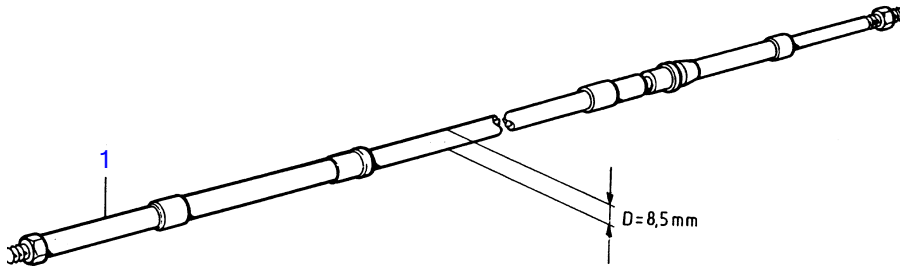

TMD41A, TMD41B, D41A, D41B, TAMD41A, TAMD41B, AQAD41A, AD41A, AD41B

10696

TMD41A, TMD41B, D41A, D41B, TAMD41A, TAMD41B, AQAD41A, AD41A, AD41B

| REF | PART NO.  | QTY | DESCRIPTION   | NOTES                            |
|-----|-----------|-----|---------------|----------------------------------|
| 1   | 1140171   | X   | Control cable |                                  |
|     | 1140172   | X   | Control cable | Type 333 L=1,25M                 |
|     | 1140173   | X   | Control cable | Type 333 L=1,50M                 |
|     | 1140174   | X   | Control cable | Type 333 L=1,75M                 |
|     | 1140175   | X   | Control cable | Type 333 L=2,00M                 |
|     | 1140176   | X   | Control cable | Type 333 L=2,25M                 |
|     | 1140177   | X   | Control cable | Type 333 L=2,50M                 |
|     | 1140178   | X   | Control cable | Type 333 L=2,75M                 |
|     | 1140179   | X   | Control cable | Type 333 L=3,00M                 |
|     | 1140180   | X   | Control cable | Type 333 L=3,25M                 |
|     | 1140181   | X   | Control cable | Type 333 L=3,50M                 |
|     | 1140182   | X   | Control cable | Type 333 L=3,75M                 |
|     | 1140183   | X   | Control cable | Type 333 L=4,00M                 |
|     | 1140184   | X   | Control cable | Type 333 L=4,25M                 |
|     | 1140185   | X   | Control cable | Type 333 L=4,50M                 |
|     | 1140186   | X   | Control cable | Type 333 L=4,75M                 |
|     | 1140187   | X   | Control cable | Type 333 L=5,00M                 |
|     | 1140188   | X   | Control cable | Type 333 L=5,25M                 |
|     | 1140189   | X   | Control cable | Type 333 L=5,25M                 |
|     | 1140190   | X   | Control cable | Type 333 L=5,75M                 |
|     | 1140191   | X   | Control cable | Type 333 L=6,00M                 |
|     | 1140192   | X   | Control cable | Type 333 L=6,25M                 |
|     | 1140193   | X   | Control cable | Type 333 L=6,50M                 |
|     | 1140194   | X   | Control cable | Type 333 L=6,75M                 |
|     | 1140195   | X   | Control cable | Type 333 L=7,00M                 |
|     | 1140196   | X   | Control cable | Type 333 L=7,25M                 |
|     | 1140197   | X   | Control cable | Type 333 L=7,50M                 |
|     | 1140198   | X   | Control cable | Type 333 L=7,75M                 |
|     | 1140199   | X   | Control cable | Type 333 L=8,00M                 |
|     | 1140200   | X   | Control cable | Type 333 L=8,50M                 |
|     | 1140201   | X   | Control cable | Type 333 L=9,00M                 |
|     | 1140202   | X   | Control cable | Type 333 L=9,50M                 |
|     | 1140203   | X   | Control cable | Type 333 L=10,00M                |
|     | 1140204   | X   | Control cable | Type 333 L=10,50M                |
|     | 1140205   | X   | Control cable | Type 333 L=11,00M                |
|     | 1140206   | X   | Control cable | Type 333 L=11,50M                |
|     | 1140207   | X   | Control cable | Type 333 L=12,00M                |
|     | 1140208   | X   | Control cable | Type 333 L=12,50M                |
|     | 1140209   | X   | Control cable | Type 333 L=13,00M                |
| 2   | (1140101) | X   | Control cable | Type 443 L=2,00M, Obsolete part  |
|     | (1140102) | X   | Control cable | Type 443 L=2,00M, Obsolete part  |
|     | (1140103) | X   | Control cable | Type 443 L=3,00M, Obsolete part  |
|     | (1140104) | X   | Control cable | Type 443 L=3,50M, Obsolete part  |
|     | (1140105) | X   | Control cable | Type 443 L=4,00M, Obsolete part  |
|     | 1140106   | X   | Control cable | Type 443 L=4,50M                 |
|     | (1140107) | X   | Control cable | Type 443 L=5,00M, Obsolete part  |
|     | (1140108) | X   | Control cable | Type 443 L=5,50M, Obsolete part  |
|     | (1140109) | X   | Control cable | Type 443 L=6,00M, Obsolete part  |
|     | (1140110) | X   | Control cable | Type 443 L=6,50M, Obsolete part  |
|     | 1140111   | X   | Control cable | Type 443 L=7,00M                 |
|     | (1140112) | X   | Control cable | Type 443 L=7,50M, Obsolete part  |
|     | (1140113) | X   | Control cable | Type 443 L=8,00M, Obsolete part  |
|     | 1140114   | X   | Control cable | Type 443 L=8,50M                 |
|     | 1140115   | X   | Control cable | Type 443 L=9,00M                 |
|     | (1140116) | X   | Control cable | Type 443 L=9,50M, Obsolete part  |
|     | 1140117   | X   | Control cable | Type 443 L=10,00M                |
|     | 1140118   | X   | Control cable | Type 443 L=11,00M                |
|     | (1140119) | X   | Control cable | Type 443 L=12,00M, Obsolete part |
|     | (1140120) | X   | Control cable | Type 443 L=13,00M, Obsolete part |
|     | 1140121   | X   | Control cable | Type 443 L=14,00M                |
|     | (1140122) | X   | Control cable | Type 443 L=15,00M, Obsolete part |