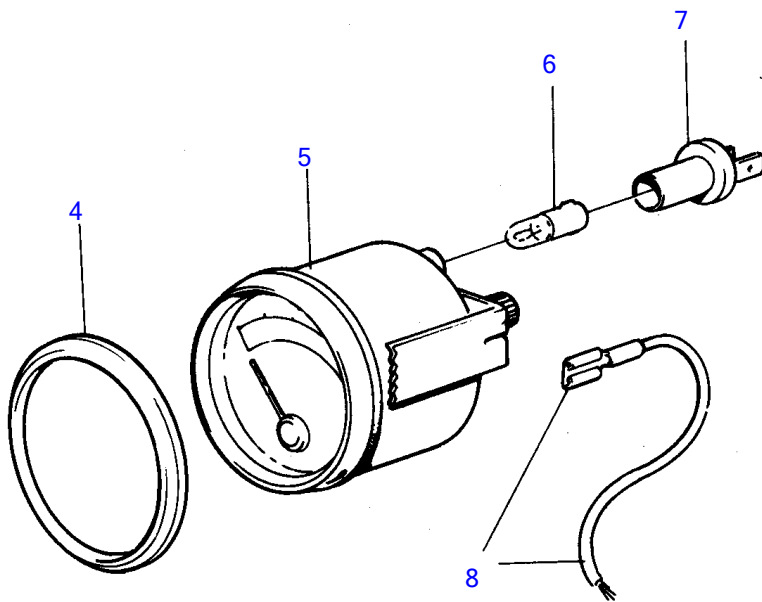

TMD41A, TMD41B, D41A, D41B, TAMD41A, TAMD41B, AQAD41A, AD41A, AD41B

10035

TMD41A, TMD41B, D41A, D41B, TAMD41A, TAMD41B, AQAD41A, AD41A, AD41B

REF	PART NO.	QTY	DESCRIPTION	NOTES
1	858603	1	Pressure gauge, gauge	Gold coloured decor stripe., Not for MD31A, 12V Repl by 858887
2	837782	1	• Pressure sensor	
3	957181	1	• Gasket	
4	828542	1	• Front ring	Repl by 858643
	858643	1	• Front ring	
5	863938	1	• Turbo pressure gauge	(828625)
6	863946	1	• • Bulb	For instruments with part no 828625 should white bulb 19923 and bulb holder 808175 be installed., Red
7	863945	1	• • Lamp socket	For instruments with part no 828625 should white bulb 19923 and bulb holder 808175 be installed.
8		X	• cables and terminals	See group 3