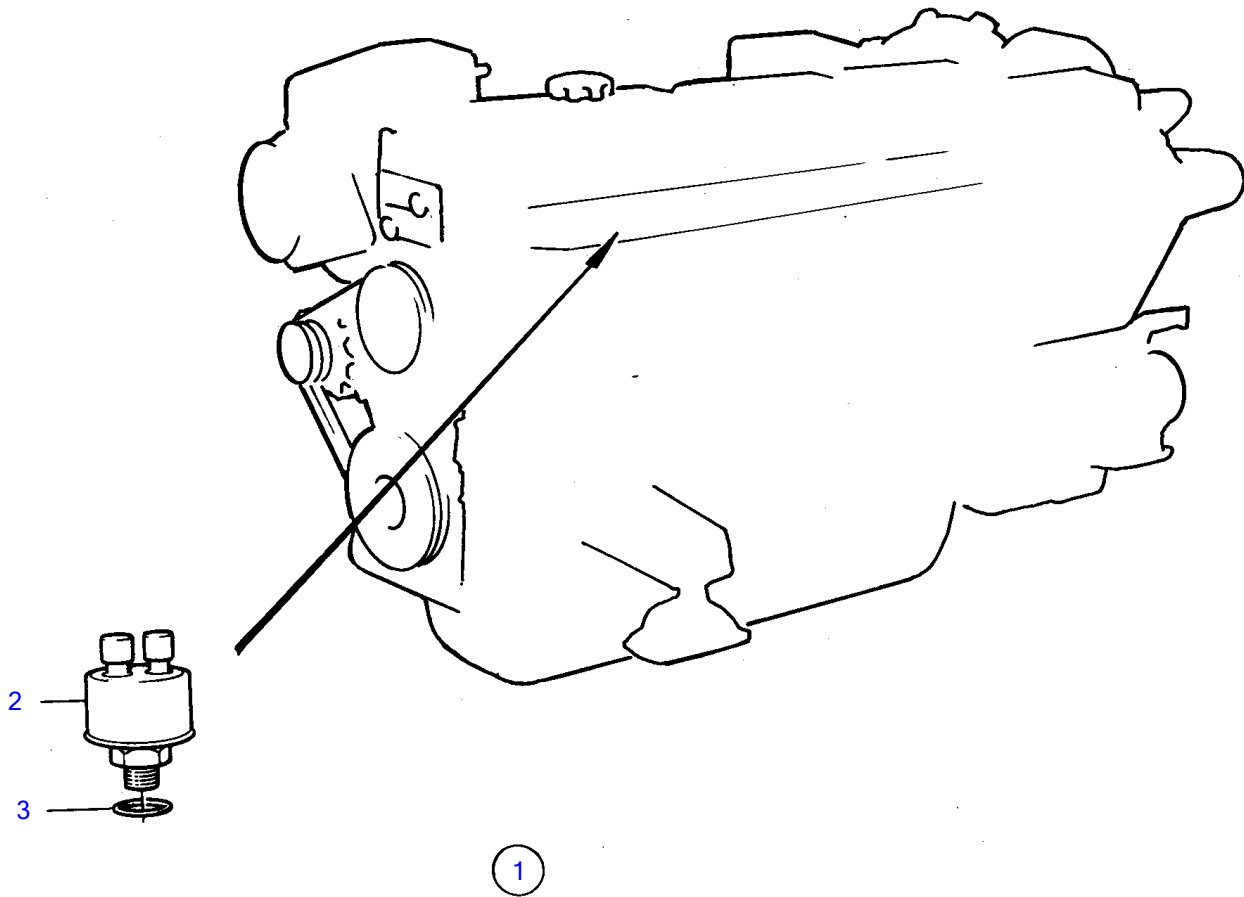

TMD41A, TMD41B, D41A, D41B, TAMD41A, TAMD41B, AQAD41A, AD41A, AD41B

10035

TMD41A, TMD41B, D41A, D41B, TAMD41A, TAMD41B, AQAD41A, AD41A, AD41B

REF	PART NO.	QTY	DESCRIPTION	NOTES
1	858603	1	Pressure gauge, gauge	Gold coloured decor stripe., Not for MD31A, 12V Repl by 858887
2	837782	1	• Pressure sensor	
3	957181	1	• Gasket	
4	828542	1	• Front ring	Repl by 858643
	858643	1	• Front ring	
5	863938	1	• Turbo pressure gauge	(828625)
6	863946	1	• • Bulb	For instruments with part no 828625 should white bulb 19923 and bulb holder 808175 be installed., Red
7	863945	1	• • Lamp socket	For instruments with part no 828625 should white bulb 19923 and bulb holder 808175 be installed.
8		X	• cables and terminals	See group 3