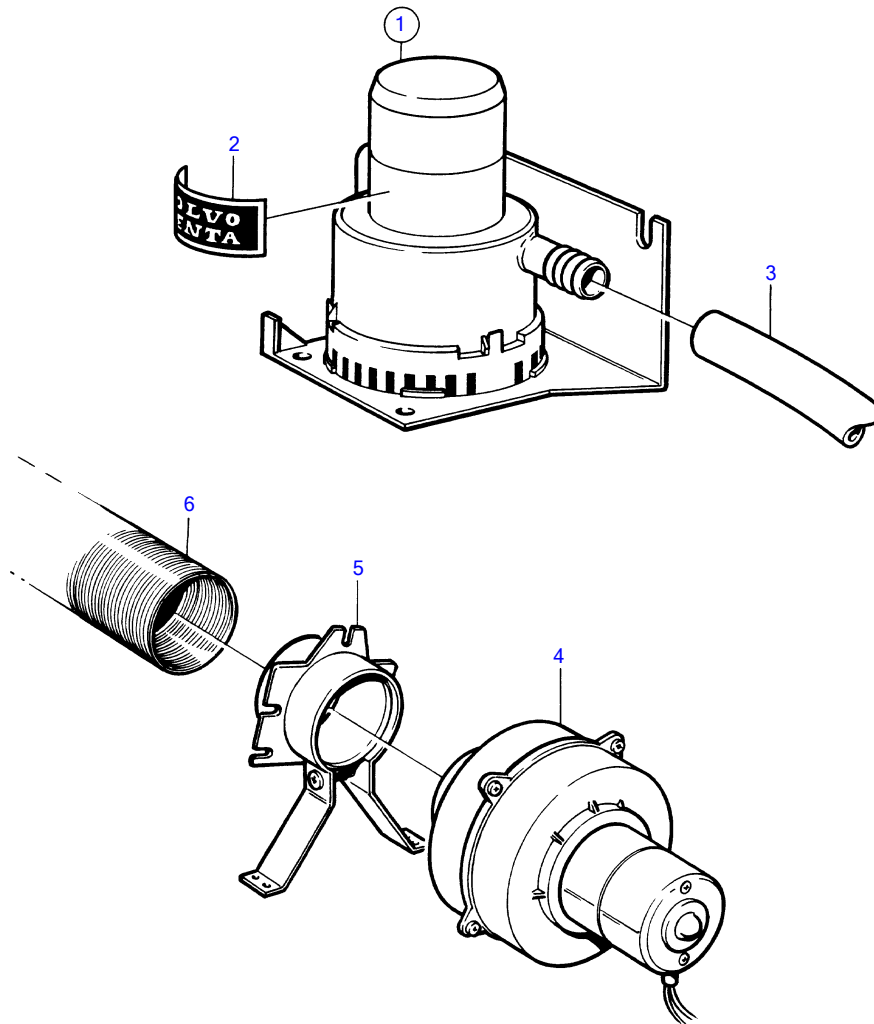

TMD41A, TMD41B, D41A, D41B, TAMD41A, TAMD41B, AQAD41A, AD41A, AD41B

9650

TMD41A, TMD41B, D41A, D41B, TAMD41A, TAMD41B, AQAD41A, AD41A, AD41B

REF	PART NO.	QTY	DESCRIPTION	NOTES
1	828763	1	Bilge pump	
2	(843141)	1	• Decal	Obsolete part
3	952969	X	Hose	
4	(828797)	1	Fan	Obsolete part
5	828798	1	Mounting kit	
6	828807	1	Ventilation hose	L=5000mm