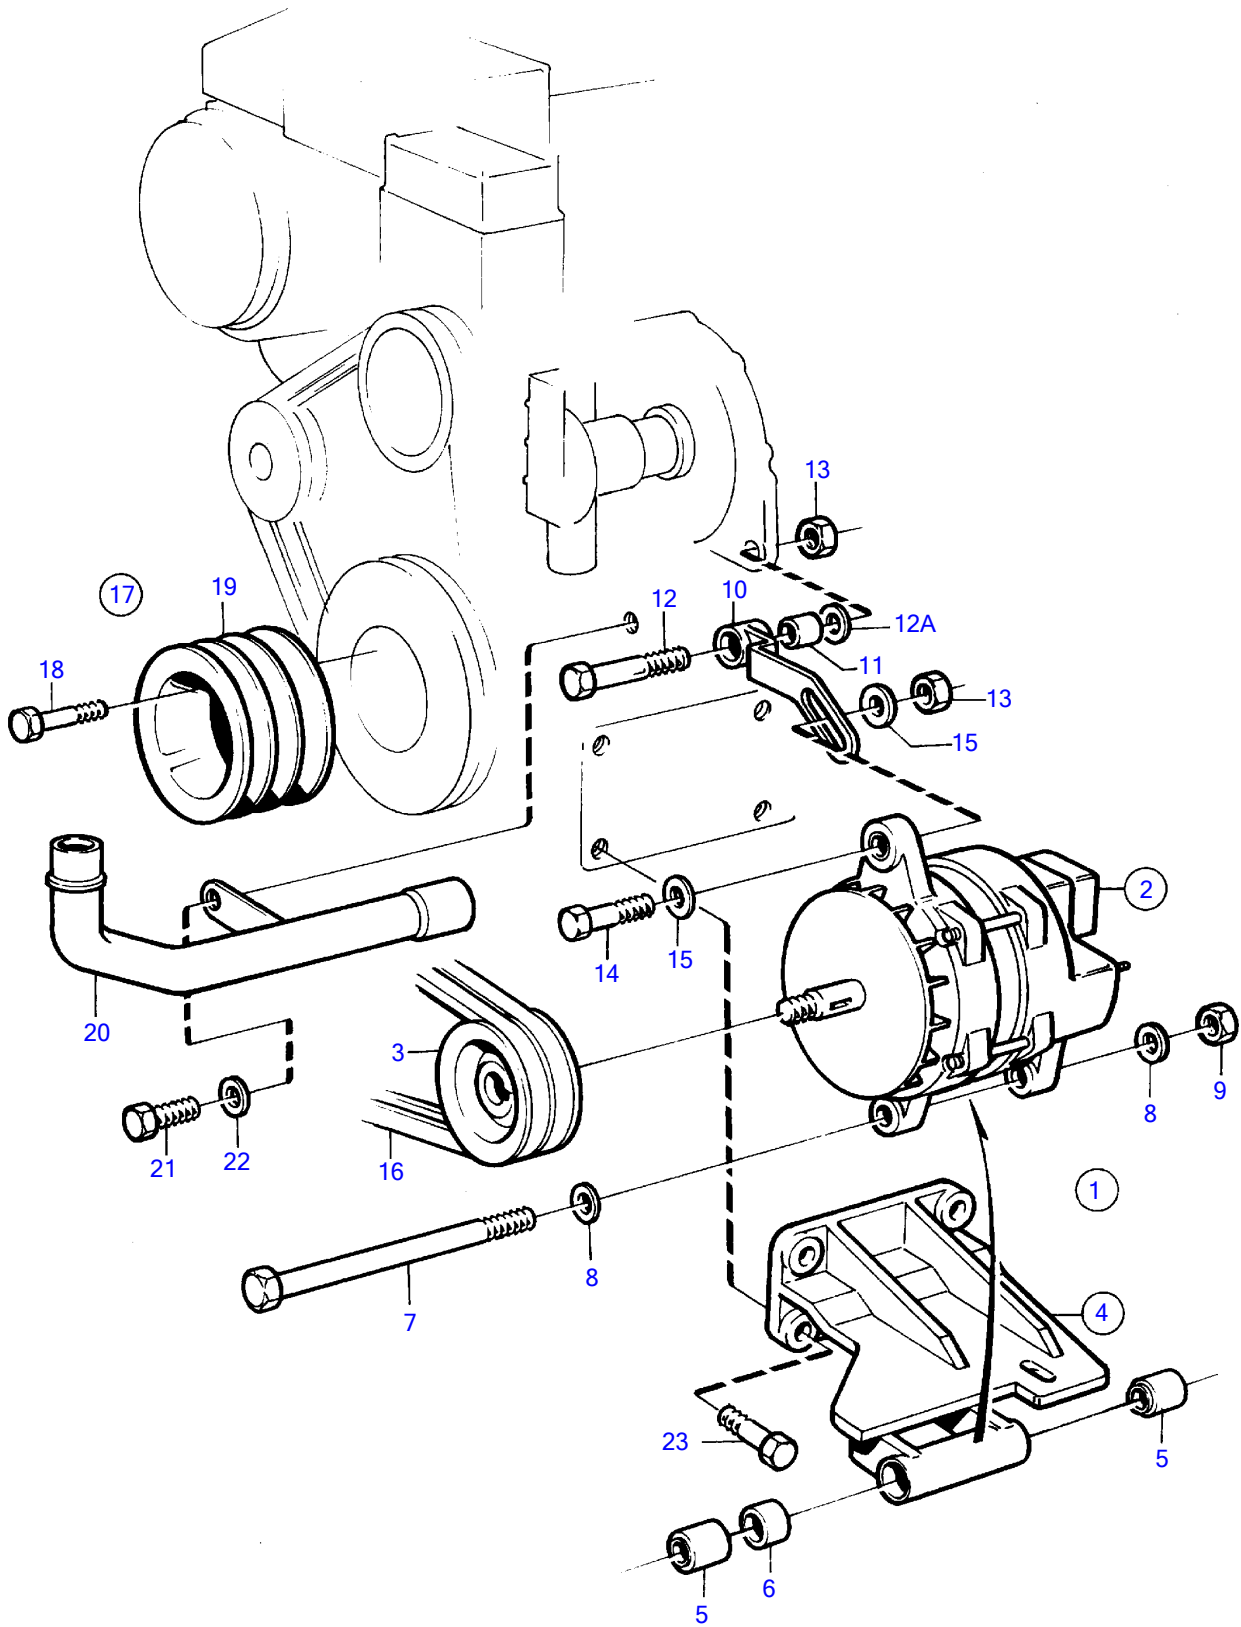

TMD41A, TMD41B, D41A, D41B, TAMD41A, TAMD41B, AQAD41A, AD41A, AD41B

TMD41A, TMD41B, D41A, D41B, TAMD41A, TAMD41B, AQAD41A, AD41A, AD41B

REF	PART NO.	QTY	DESCRIPTION	NOTES
1	859577	1	Alternator	Not for TAMD41B,AD41B, 24V,100A
2	(849748)	1	• Alternator	For 24 voltage electric system., 28V 100A, Obsolete part
	(3803499)	1	• Alternator, exch, exch	For 24 voltage electric system., 28V 100A, Obsolete part
3	858191	1	• Pulley	
4	(859575)	1	• Bracket	Obsolete part
5	859574	2	• • Bushing	
6	859072	1	• • Sleeve	
7	970988	1	• Hexagon screw	
8	955897	2	• Washer	
9	971072	1	• Hexagon nut	
10	859075	1	• Tensioner	
11	859071	1	• • Bushing	
12	947790	1	• Flange screw	
12A	949818	1	• Washer	
13	971095	3	• Flange nut	
14	970949	2	• Hexagon screw	
15	960143	4	• Washer	
16	958539	1	• V-belt	
17	858257	1	• Belt pulley kit	
18	955301	6	• • Hexagon screw	
19	838596	1	• Pulley	
20	(858240)	1	• Coolant pipe	Obsolete part
21		1	screw	See group 2B
22		1	washer	See group 2B
23		4	screw	See group 2A