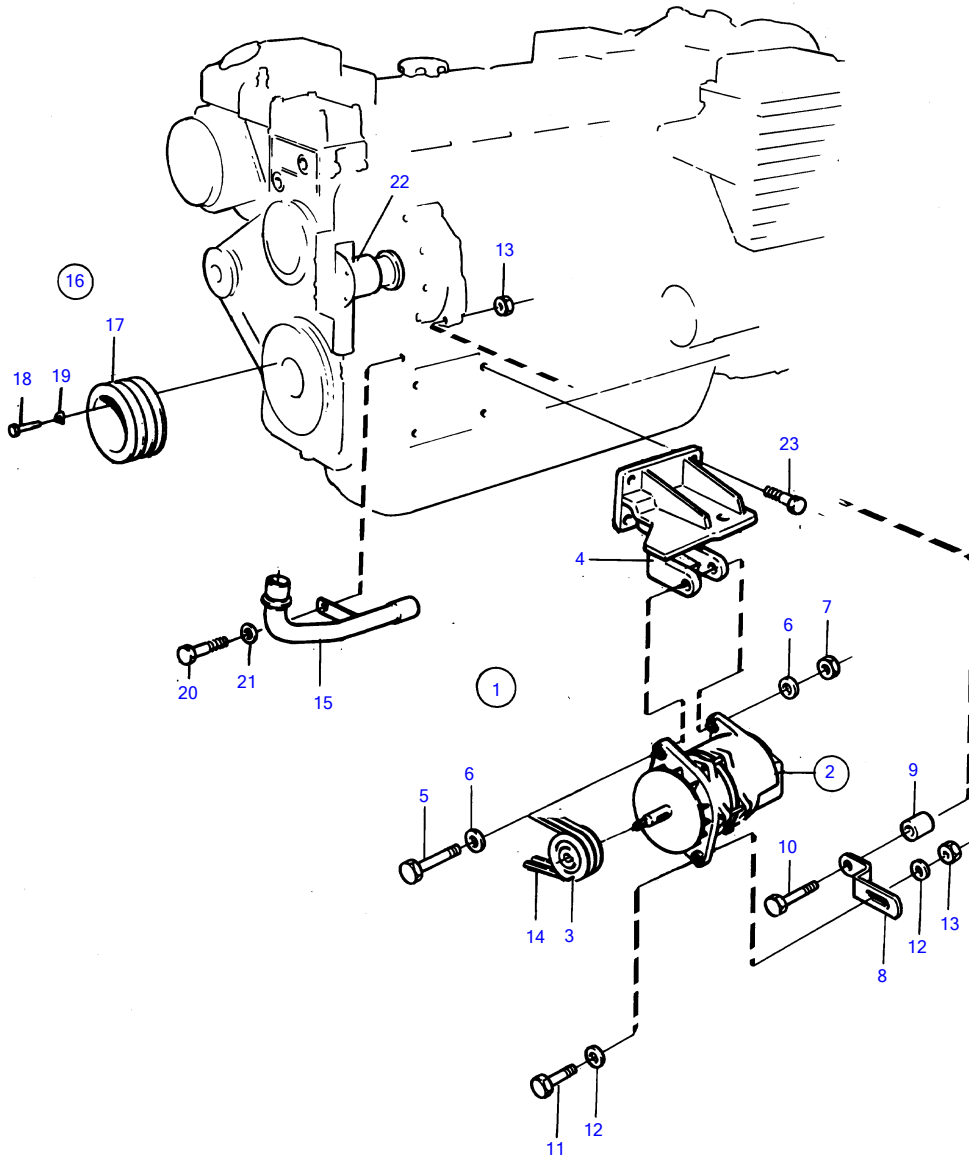

TMD41A, TMD41B, D41A, D41B, TAMD41A, TAMD41B, AQAD41A, AD41A, AD41B

8437

TMD41A, TMD41B, D41A, D41B, TAMD41A, TAMD41B, AQAD41A, AD41A, AD41B

REF	PART NO.	QTY	DESCRIPTION	NOTES
1	858573	1	Alternator kit	Not for TAMD41B,AD41B, 12V repl by 859576
2	849747	1	• Alternator, generator	For 12 voltage electric system., 14V 130A
	3803577	1	• Alternator, generator, exch	For 12 voltage electric system., 14V 130A
3	858191	1	• Pulley	
4	(858627)	1	• Bracket	Obsolete part
5	955358	1	• Hexagon screw	
6	955897	2	• Washer	
7	955784	1	• Hexagon nut	
8	846831	1	• Tensioner	
9	824205	1	• Spacer sleeve	L=20mm
10	947790	1	• Flange screw	L=80mm
11	955319	2	• Hexagon screw	
12	960143	4	• Washer	
13	971095	3	• Flange nut	(945409)
14	958539	1	• V-belt	
15	(858240)	1	• Coolant pipe	Obsolete part
16	858257	1	• Belt pulley kit	
17	838596	1	• • Pulley	
18	955301	6	• • Hexagon screw	
19	941907	6	Spring washer	See group 2A
20		1	screw	See group 2A
21		1	washer	See group 2A
22		1	sea water pump	See group 2B
23		4	screw	See group 2A