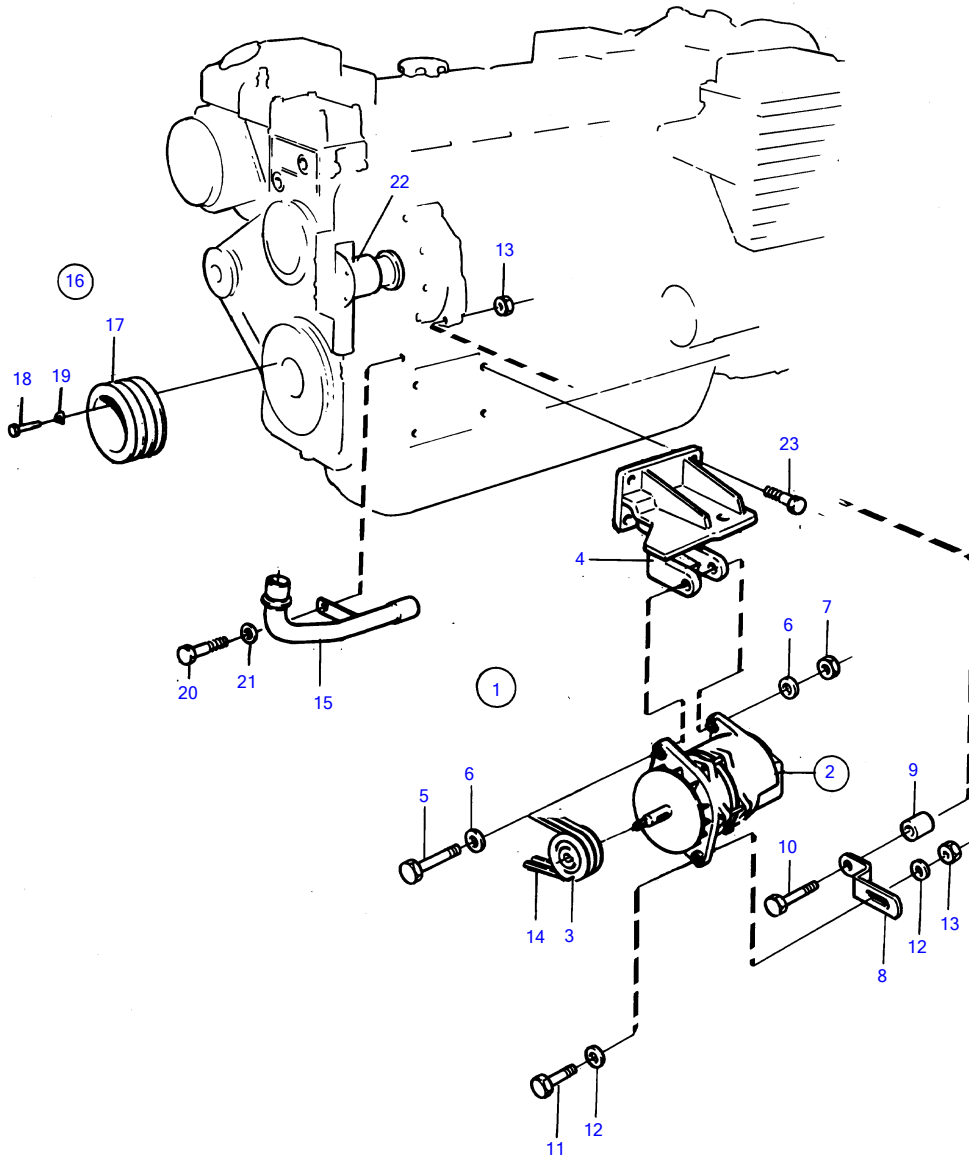

TMD41A, TMD41B, D41A, D41B, TAMD41A, TAMD41B, AQAD41A, AD41A, AD41B

8437

TMD41A, TMD41B, D41A, D41B, TAMD41A, TAMD41B, AQAD41A, AD41A, AD41B

REF	PART NO.	QTY	DESCRIPTION	SEE SEC.	NOTES
1	858572	1	Alternator kit		Not for TAMD41B,AD41B, 24V repl by 859577
2	(849748)	1	• Alternator, generator		Obsolete part, For 24 voltage electric system., 28V 100A
	(3803499)	1	• Alternator, exch, generator, exch		Obsolete part, For 24 voltage electric system., 28V 100A
			• •	19628	
			• •	19627	
3	858191	1	• Pulley		
4	(858627)	1	• Bracket		Obsolete part
5	955358	1	• Hexagon screw		
6	955897	2	• Washer		
7	955784	1	• Hexagon nut		
8	846831	1	• Tensioner		
9	824205	1	• Spacer sleeve		L=20mm
10	947790	1	• Flange screw		L=80mm
11	955319	2	• Hexagon screw		
12	960143	4	• Washer		
13	971095	3	• Flange nut		(945409)
14	958539	1	• V-belt		
15	(858240)	1	• Coolant pipe		Obsolete part
16	858257	1	• Belt pulley kit		
17	838596	1	• • Pulley		
18	955301	6	• • Hexagon screw		
19	941907	6	Spring washer		See group 2A
20		1	screw		See group 2A
21		1	washer		See group 2A
22		1	sea water pump		See group 2B
23		4	screw		See group 2A