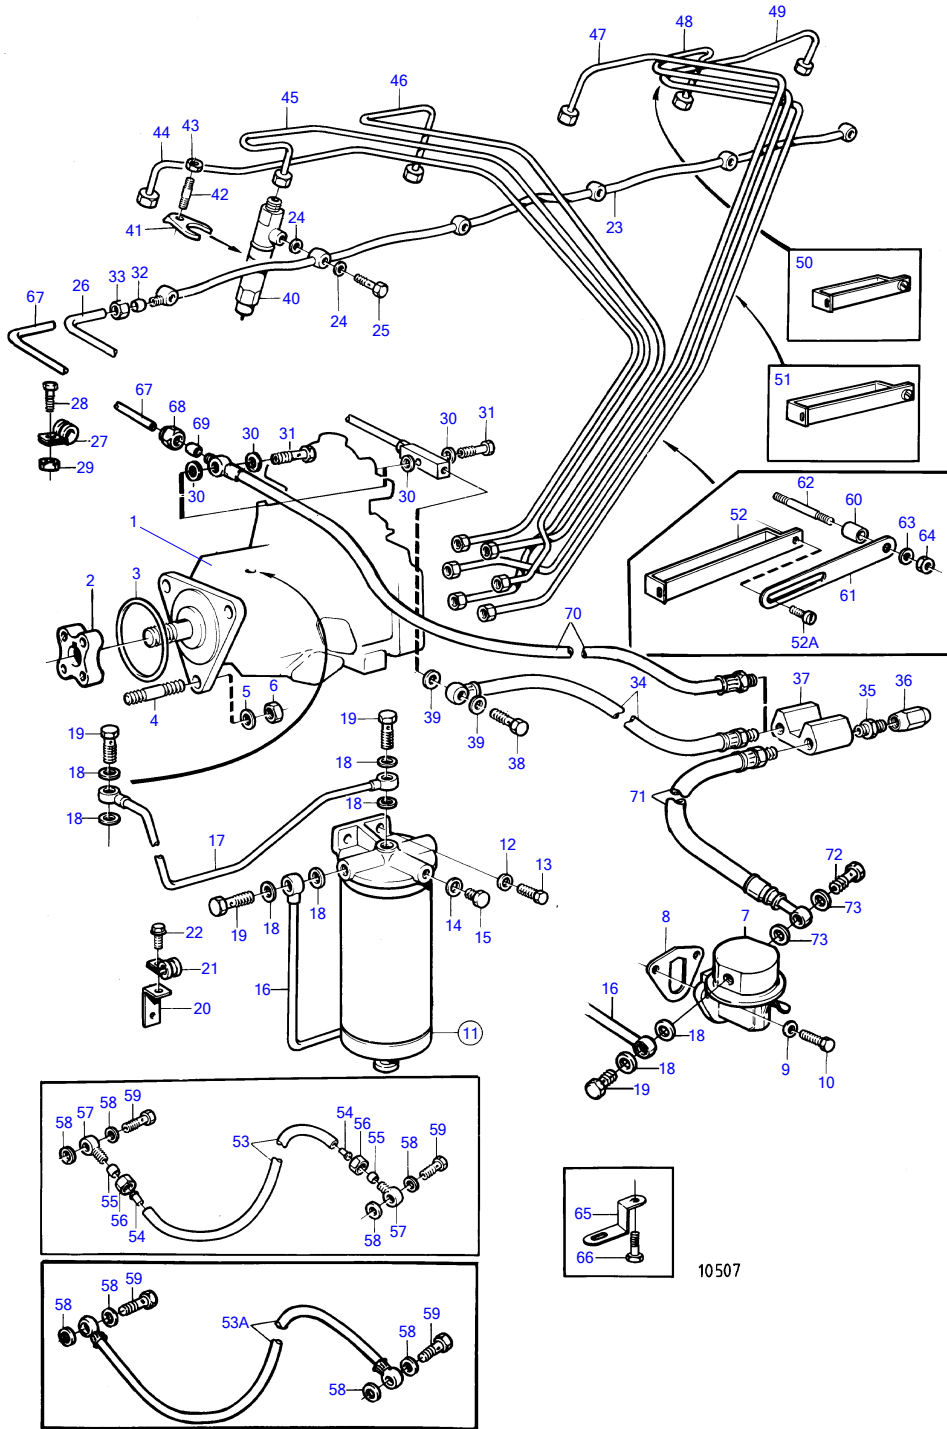

AD41A

AD41A

REF	PART NO.	QTY	DESCRIPTION	NOTES
1	838683	1	Injection pump	Product no.867977,868158
	859195	1	Injection pump	Product no.868432,868436
2	859601	1	Hub	(838676)
3	968971	1	O-ring	
4	953047	3	Stud	
5	191172	3	Washer	
6	945408	3	Flange nut	
7	1542170	1	Fuel pump	Replaced by fuel pump 860320 and pipe 860448, SN-2204132810
	(273663)	1	Repair kit	See group 10A, Obsolete part
	860320	1	Fuel pump	SN2204132811-
8	3501530	1	Gasket	
9	941907	2	Spring washer	
10	946173	2	Flange screw	
11	838472	1	Fuel filter	
12	960148	2	Washer	See group 2D
13	946329	2	Flange screw	See group 2D
14	18839	2	Gasket	
15	960629	2	Plug	
16	1542277	1	Fuel pipe	For 1542170
	860448	1	Fuel pipe	For 860320
17	838659	1	Fuel pipe	
18	11994	8	Gasket	
19	969299	4	Hollow screw	(74040)
20	846780	1	Bracket	
21	952624	1	Clamp	
22	946544	1	Flange screw	
23	838667	1	Leak-off line	
24	957171	12	Gasket	
25	74033	6	Hollow screw	
26	838669	1	Return line	Replaced by return pipe 860021,fuel hose 860028, 2ea shear ring 956966 and 2ea plate 956980
27	121563	1	Clamp	
28	946544	1	Flange screw	
29	945407	1	Flange nut	
30	11994	2	Gasket	
31	844237	1	Hollow screw	Included in fuel injection pump.
32	956966	1	Ferrule	
33	956980	1	Fitting nut	
34	845646	1	Fuel hose	
35	954337	2	Nipple	
36	954323	2	Fitting nut	
37	829146	1	Fitting	
38	969299	1	Hollow screw	(74040)
39	11994	2	Gasket	
40	838665	6	Injector	
	3803231	6	Injector, exch	
41	840402	6	Yoke	
42	924068	6	Stud	
43	945408	6	Flange nut	
44	838877	1	Delivery pipe	Cyl NO.1
45	838878	1	Pressure pipe	Cyl NO.2
46	838879	1	Delivery pipe	Cyl NO.3
47	838880	1	Pressure pipe	Cyl NO.4
48	838881	1	Pressure pipe	Cyl NO.5
49	838882	1	Delivery pipe	Cyl NO.6
50	470181	2	Clamp	2-pipe
51	470182	4	Clamp	3-pipe
52	470184	1	Clamp	6-pipe
52A	946544	1	Flange screw	
53	945460	1	Tube	L=150mm, repl by 86013
53A	860131	1	Air vent hose	
54	944717	2	Support sleeve	
55	954364	2	Sleeve