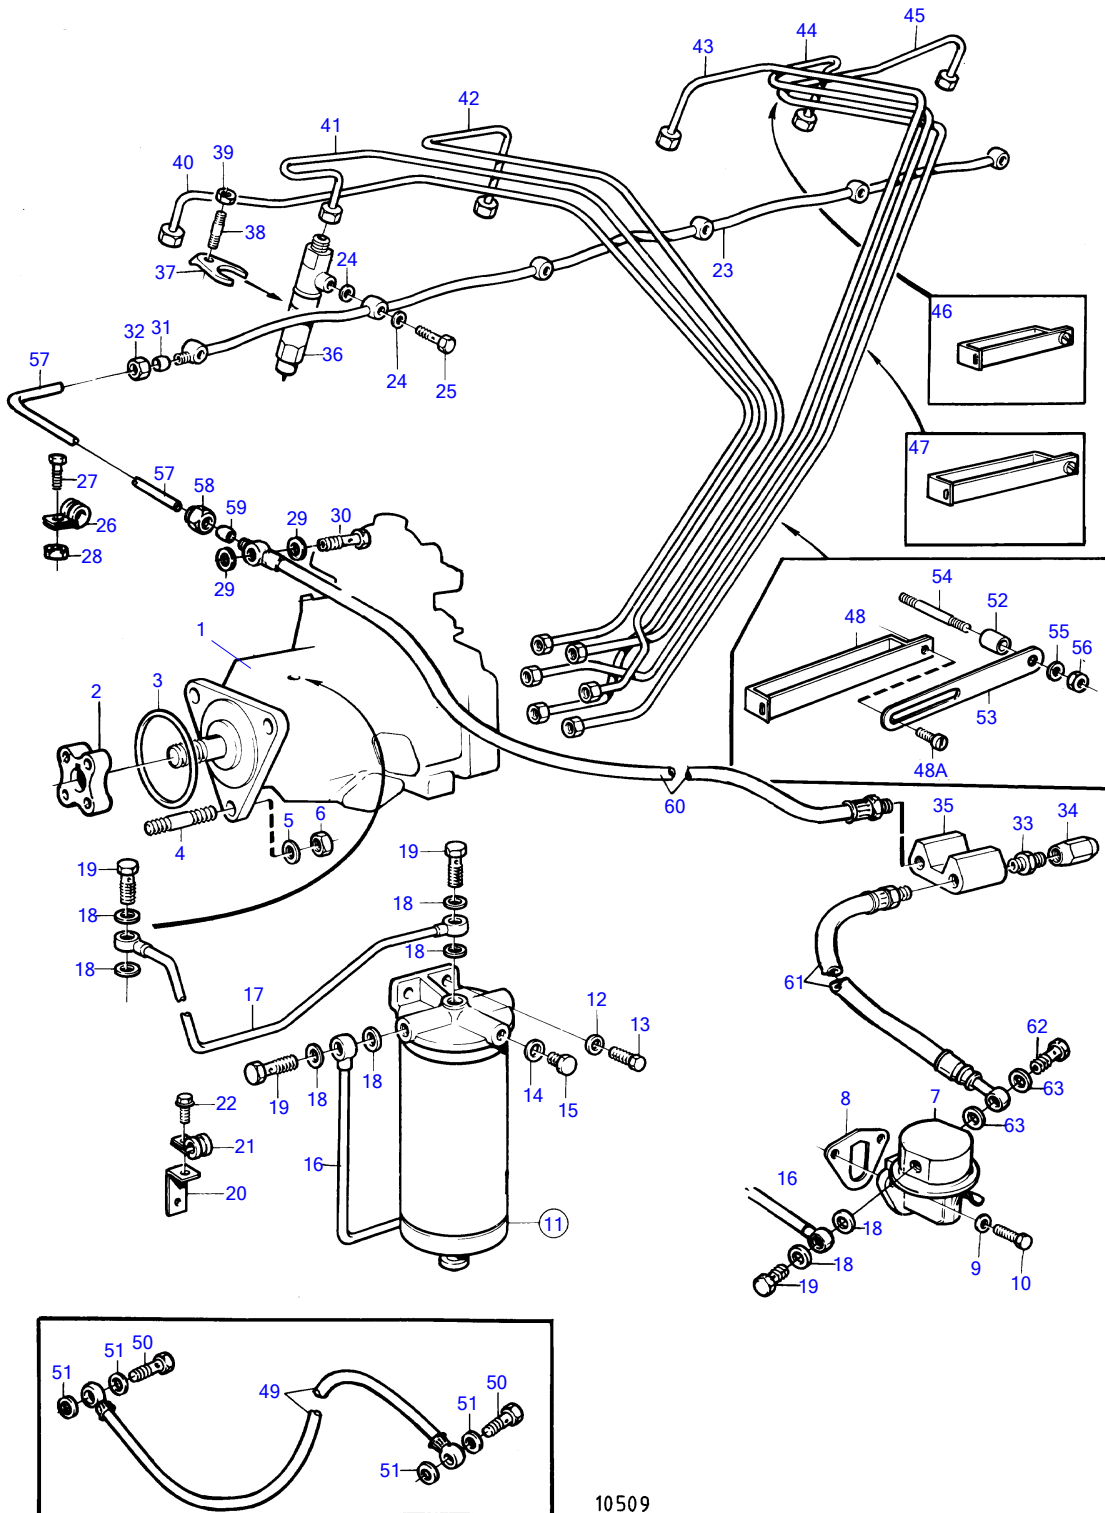

D41B

10509

D41B

REF	PART NO.	QTY	DESCRIPTION	NOTES
1	(859505)	1	Injection pump	Product no.868188, Obsolete part
2	859601	1	Hub	
3	968971	1	O-ring	
4	953047	3	Stud	
5	191172	3	Washer	
6	945408	3	Flange nut	
7	1542170	1	Fuel pump	Replaced by fuel pump 860320 and pipe 860448, SN-2204132810
	(273663)	1	• Repair kit	See group 10A, Obsolete part
	860320	1	Fuel pump	SN2204132811-
8	3501530	1	Gasket	
9	941907	2	Spring washer	
10	946173	2	Flange screw	
11	838472	1	Fuel filter	
12	960148	2	Washer	
13	946329	2	Flange screw	
14	18839	2	Gasket	
15	960629	2	Plug	
16	1542277	1	Fuel pipe	For 1542170
	860448	1	Fuel pipe	For 860320
17	838659	1	Fuel pipe	
18	11994	8	Gasket	
19	969299	4	Hollow screw	
20	846780	1	Bracket	
21	952624	1	Clamp	
22	946544	1	Flange screw	
23	838667	1	Leak-off line	
24	957171	12	Gasket	
25	74033	6	Hollow screw	
26	121563	1	Clamp	
27	946544	1	Flange screw	
28	945407	1	Flange nut	
29	11994	2	Gasket	
30	844237	1	Hollow screw	
31	956966	1	Ferrule	
32	956980	1	Fitting nut	
33	954337	2	Nipple	
34	954323	2	Fitting nut	
35	829146	1	Fitting	
36	859494	6	Injector	
	3803235	6	Injector, exch	
37	840402	6	Yoke	
38	924068	6	Stud	
39	945408	6	Flange nut	
40	838877	1	Delivery pipe	Cyl NO.1
41	838878	1	Pressure pipe	Cyl NO.2
42	838879	1	Delivery pipe	Cyl NO.3
43	838880	1	Pressure pipe	Cyl NO.4
44	838881	1	Pressure pipe	Cyl NO.5
45	838882	1	Delivery pipe	Cyl NO.6
46	470181	2	Clamp	2-pipe
47	470182	4	Clamp	3-pipe
48	470184	1	Clamp	6-pipe
48A	946544	1	Flange screw	
49	860131	1	Air vent hose	
50	74033	2	Hollow screw	
51	947620	4	Gasket	
52	833244	1	Spacer sleeve	
53	965534	1	Bracket	
54		1	stud bolt	See group 2B
55		1	washer	See group 2B
56		1	nut	See group 2B
57	860021	1	Return line	
58	956980	1	Fitting nut	

7745630-23-19504C

10509

Upd:2011-09-27