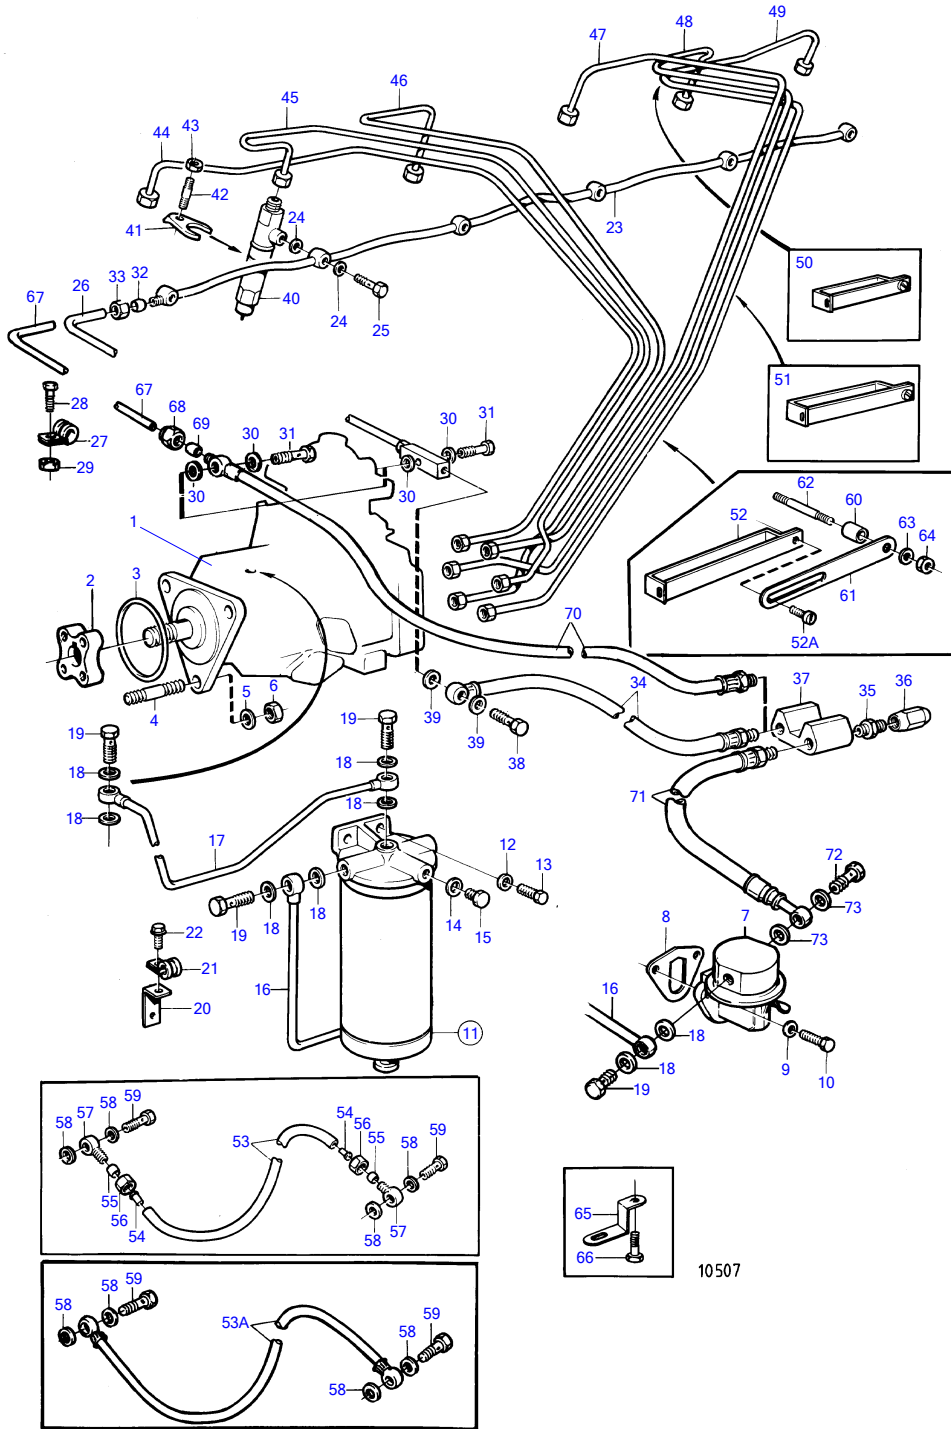

TAMD41A

TAMD41A

REF	PART NO.	QTY	DESCRIPTION	NOTES
1	838683	1	Injection pump, fuel injection pump	Product no.867975,867976,868421,868422,868082
	(838684)	1	Injection pump, fuel injection pump	Product no.868425,868426,868433, Obsolete part
	838711	1	Injection pump, fuel injection pump	Produktno.868427,868428,868434
	858208	1	Injection pump, fuel injection pump	Product no.868431
2	859601	1	Hub	(838676)
3	968971	1	O-ring	
4	953047	3	Stud	
5	191172	3	Washer	
6	945408	3	Flange nut	
7	1542170	1	Fuel pump	Replaced by fuel pump 860320 and pipe 860448, SN-2204132810
	(273663)	1	• Repair kit	See group 10A, Obsolete part
	860320	1	Fuel pump	SN2204132811-
8	3501530	1	Gasket	
9	941907	2	Spring washer	
10	946173	2	Flange screw	
11	838472	1	Fuel filter	
12	960148	2	Washer	See group 2D
13	946329	2	Flange screw	See group 2D
14	18839	2	Gasket	
15	960629	2	Plug	
16	1542277	1	Fuel pipe	For 1542170
	860448	1	Fuel pipe	For 860320
17	838659	1	Fuel pipe	
18	11994	8	Gasket	
19	969299	4	Hollow screw	(74040)
20	846780	1	Bracket	
21	952624	1	Clamp	
22	946544	1	Flange screw	
23	838667	1	Leak-off line	
24	957171	12	Gasket	
25	74033	6	Hollow screw	
26	838669	1	Return line	Replaced by return pipe 860021,fuel hose 860028, 2ea shear ring 956966 and 2ea plate 956980
27	121563	1	Clamp	
28	946544	1	Flange screw	
29	945407	1	Flange nut	
30	11994	2	Gasket	
31	844237	1	Hollow screw	Included in fuel injection pump.
32	956966	1	Ferrule	
33	956980	1	Fitting nut	
34	845646	1	Fuel hose	
35	954337	2	Nipple	
36	954323	2	Fitting nut	
37	829146	1	Fitting	
38	969299	1	Hollow screw	(74040)
39	11994	2	Gasket	
40	838665	6	Injector	
	3803231	6	Injector, exch	
41	840402	6	Yoke	
42	924068	6	Stud	
43	945408	6	Flange nut	
44	838877	1	Delivery pipe	Cyl no. 1
45	838878	1	Pressure pipe	Cyl no. 2
46	838879	1	Delivery pipe	Cyl no. 3
47	838880	1	Pressure pipe	Cyl no. 4
48	838881	1	Pressure pipe	Cyl no. 5
49	838882	1	Delivery pipe	Cyl no. 6
50	470181	2	Clamp	2-pipe
51	470182	4	Clamp	3-pipe
52	470184	1	Clamp	6-pipe
52A	946544	1	Flange screw	
53	945460	1	Tube	L=150mm, repl by 86013
53A	860131	1	Air vent hose	

7745630-23-19514B

10507

Upd:2011-09-27