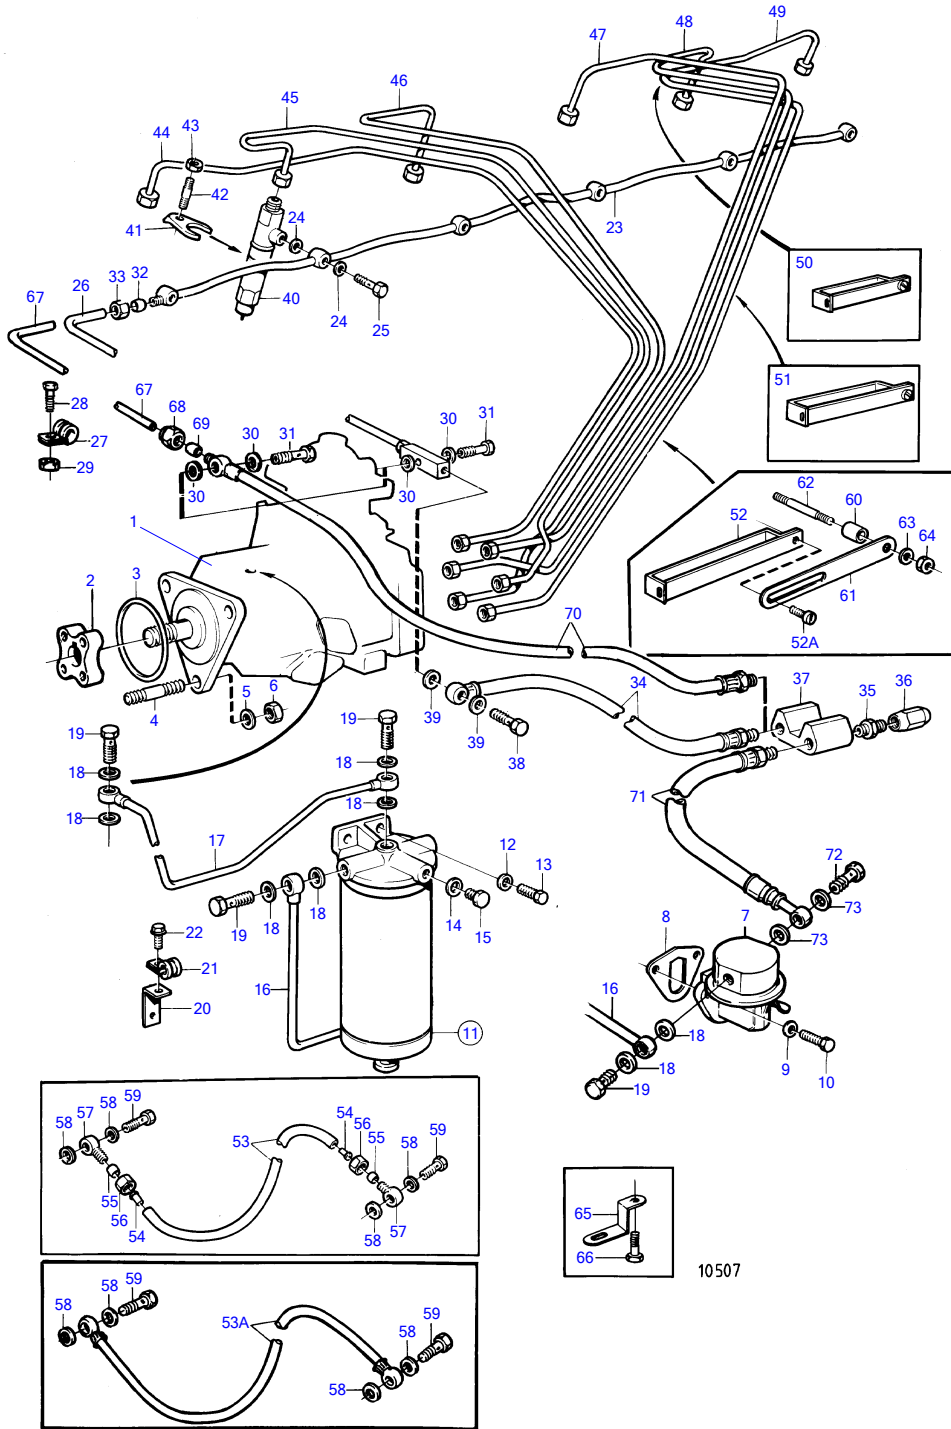

AQAD41A

AQAD41A

REF	PART NO.	QTY	DESCRIPTION	NOTES
1	(858621)	1	Injection pump	Obsolete part
2	859601	1	Hub	(838676)
3	968971	1	O-ring	
4	953047	3	Stud	
5	191172	3	Washer	
6	945408	3	Flange nut	
7	1542170	1	Fuel pump	Replaced by fuel pump 860320 and pipe 860448, SN-2204132810
	(273663)	1	Repair kit	See group 10A, Obsolete part
	860320	1	Fuel pump	SN2204132811-
8	3501530	1	Gasket	
9	941907	2	Spring washer	
10	946173	2	Flange screw	
11	838472	1	Fuel filter	
12	960148	2	Washer	See group 2D
13	946329	2	Flange screw	See group 2D
14	18839	2	Gasket	
15	960629	2	Plug	
16	1542277	1	Fuel pipe	For 1542170
	860448	1	Fuel pipe	For 860320
17	838659	1	Fuel pipe	
18	11994	8	Gasket	
19	969299	4	Hollow screw	(74040)
20	846780	1	Bracket	
21	952624	1	Clamp	
22	946544	1	Flange screw	
23	838667	1	Leak-off line	
24	957171	12	Gasket	
25	74033	6	Hollow screw	
26	838669	1	Return line	Replaced by return pipe 860021, fuel hose 860028, 2ea shear ring 956966 and 2ea plate 956980
27	121563	1	Clamp	
28	946544	1	Flange screw	
29	945407	1	Flange nut	
30	11994	2	Gasket	
31	844237	1	Hollow screw	Included in fuel injection pump.
32	956966	1	Ferrule	
33	956980	1	Fitting nut	
34	845646	1	Fuel hose	
35	954337	2	Nipple	
36	954323	2	Fitting nut	
37	829146	1	Fitting	
38	969299	1	Hollow screw	(74040)
39	11994	2	Gasket	
40	838665	6	Injector	
	3803231	6	Injector, exch	
41	840402	6	Yoke	
42	924068	6	Stud	
43	945408	6	Flange nut	
44	838877	1	Delivery pipe	Cyl NO.1
45	838878	1	Pressure pipe	Cyl NO.2
46	838879	1	Delivery pipe	Cyl NO.3
47	838880	1	Pressure pipe	Cyl NO.4
48	838881	1	Pressure pipe	Cyl NO.5
49	838882	1	Delivery pipe	Cyl NO.6
50	470181	2	Clamp	2-pipe
51	470182	4	Clamp	3-pipe
52	470184	1	Clamp	6-pipe
52A	946544	1	Flange screw	
53	945460	1	Tube	L=150mm, repl by 86013
53A	860131	1	Air vent hose	
54	944717	2	Support sleeve	
55	954364	2	Sleeve	
56	954356	2	Fitting nut