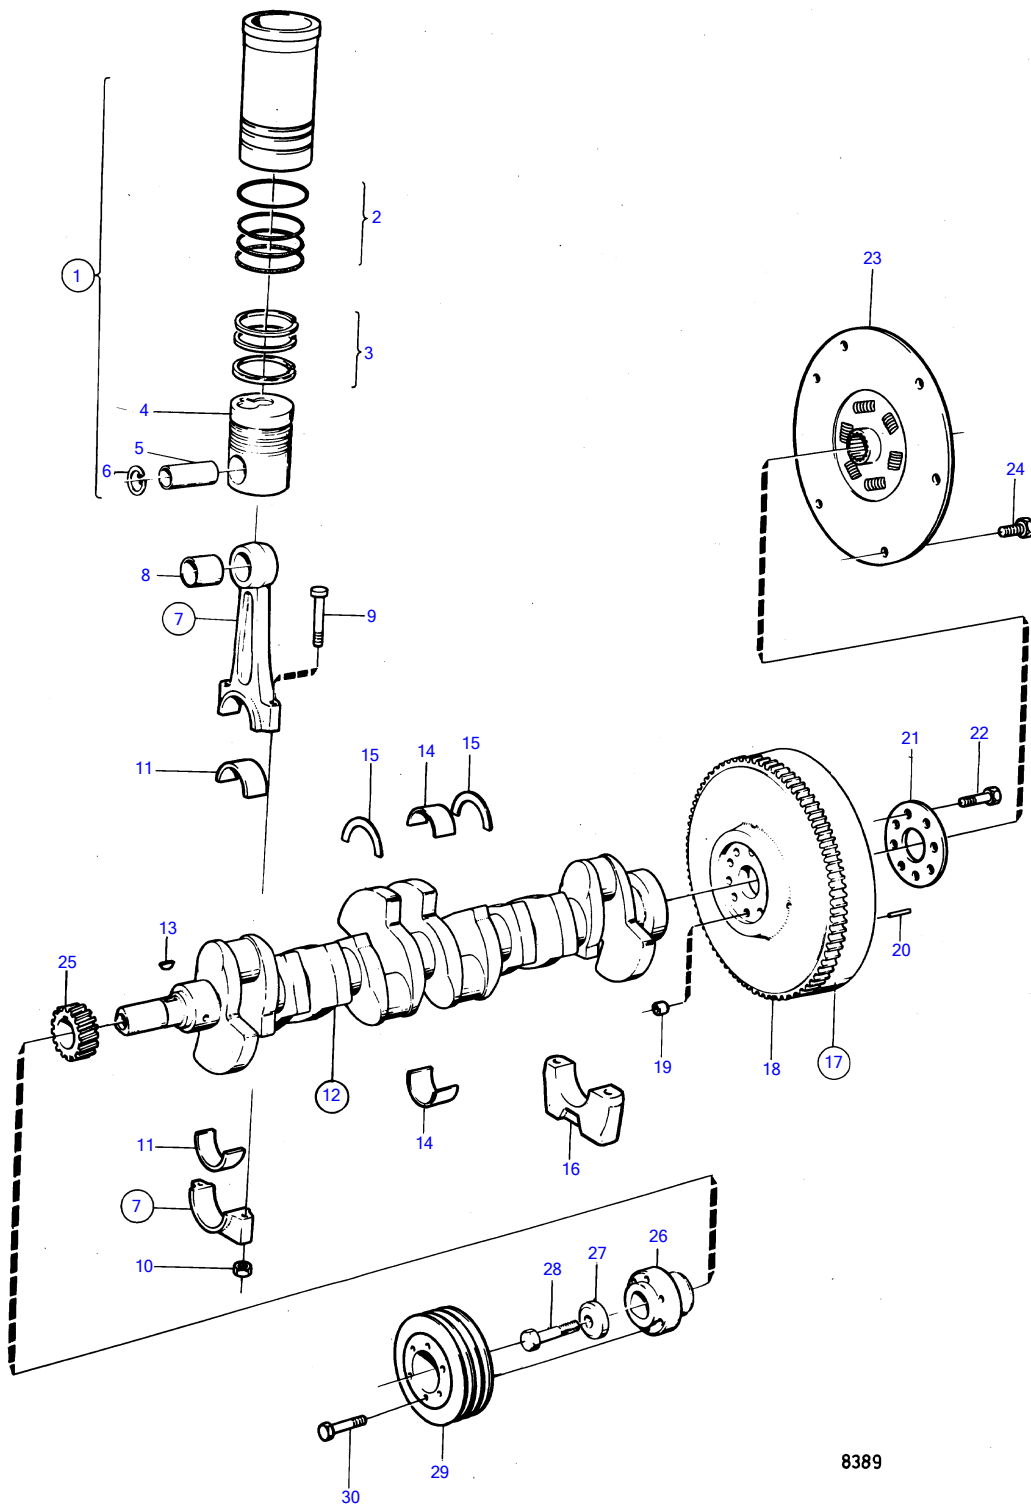

TAMD41A

TAMD41A

REF	PART NO.	QTY	DESCRIPTION	SEE SEC.	NOTES
1	876099	6	Cylinder liner kit		
2	275751	6	• Sealing ring kit		
3	275350	6	• Piston ring kit		
4		6	• piston		
5	1542160	6	• Piston pin		
6	914519	12	• Snap ring		
7	1542072	6	Connecting rod		
8	1542076	6	• Bushing		
9	1542077	12	• Connecting rod bolt		
10	1542078	12	• Nut		
11	270111	6	Main bearing kit		Std D
	270112	6	Main bearing kit		Under size 0,25mm
	270113	6	Main bearing kit		Under size 0,50mm
	270114	6	Main bearing kit		Under size 0,75mm
12	1545231	1	Crankshaft		
			Bulletin 44-22	44-22-EN	New Crankshaft
13	910118	1	• Woodruff key		
14	270467	7	Main bearing kit		Std D
	270468	7	Main bearing kit		Under size 0,25mm
	270469	7	Main bearing kit		Under size 0,50mm
	270470	7	Main bearing kit		Under size 0,75mm
15	270464	1	Thrust washer kit		Std D
	270465	1	Thrust washer kit		Over size 0,10mm
	270466	1	Thrust washer kit		Over size 0,20mm
16		7	bearing cap	19413	
17	860726	1	Flywheel		(838850)
18	829462	1	• Ring gear		
19	415311	1	• Guide sleeve		
20	191873	3	• Locating pin		
21	1542093	1	Bolt plate		
22	1544147	8	Screw		
23	855617	1	Oscillation damper		
24	946173	6	Flange screw		
25	1542305	1	Gear	19427	
26	1542196	1	Hub		
27	420124	1	Washer		
28	1542149	1	Hexagon screw		
29	838725	1	Vibration damper		
30	948217	6	Flange screw		