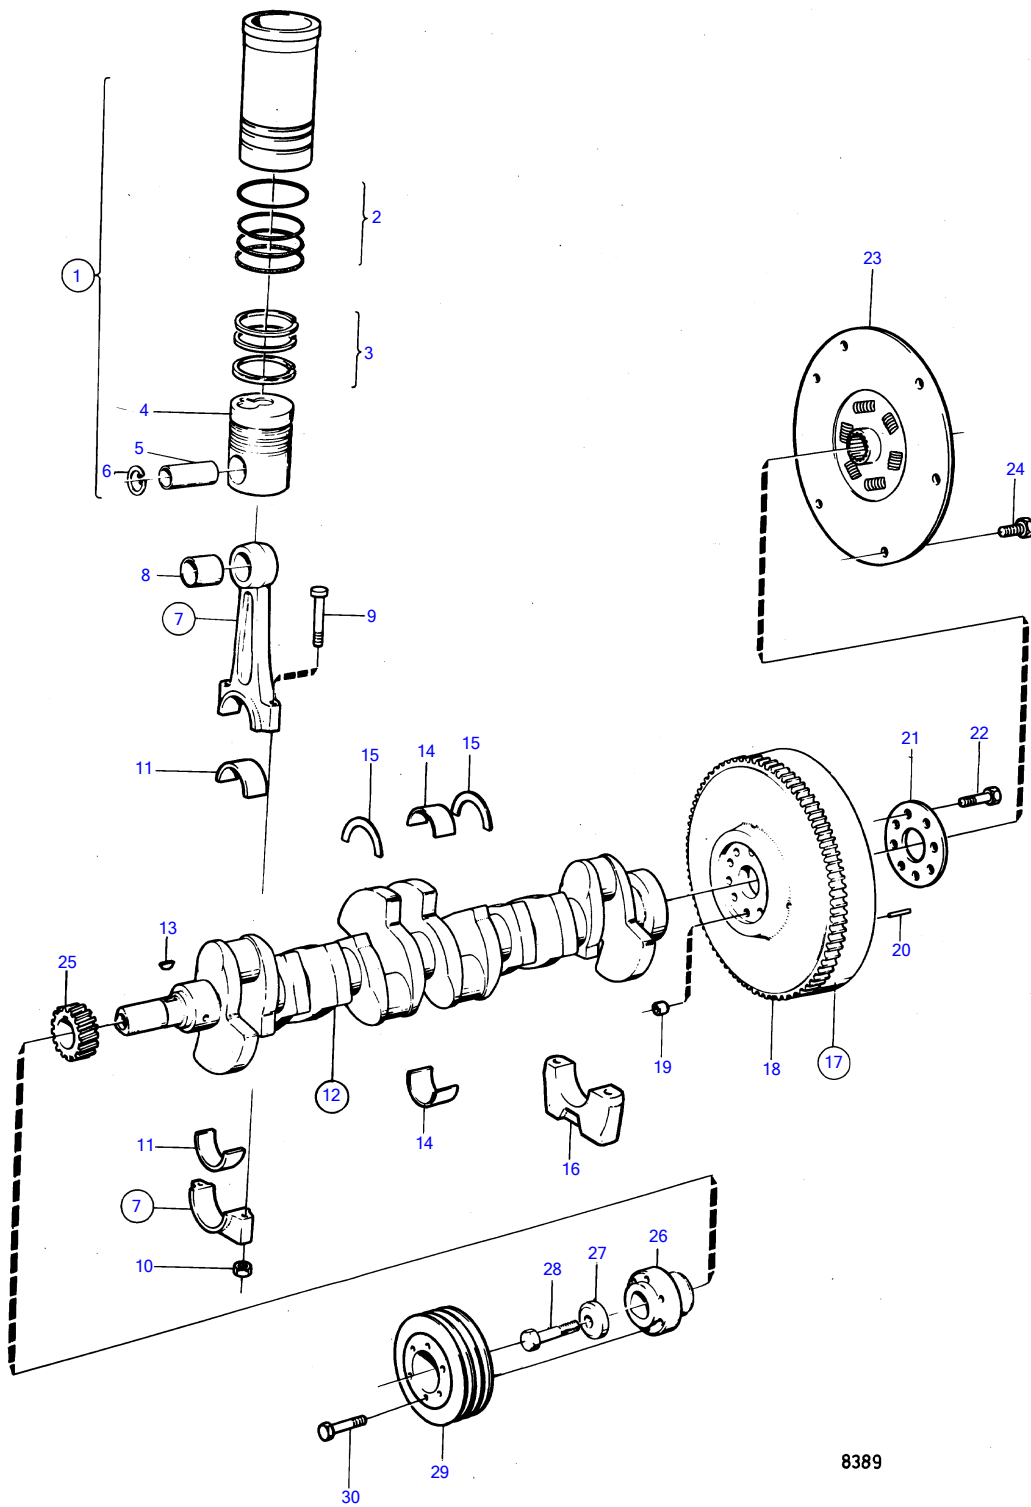

TAMD41A

## TAMD41A

REF	PART NO.	QTY	DESCRIPTION	SEE SEC.	NOTES
1	876099	6	Cylinder liner kit		
2	275751	6	• Sealing ring kit		
3	275350	6	• Piston ring kit		
4		6	• piston		
5	1542160	6	• Piston pin		
6	914519	12	• Snap ring		
7	1542072	6	Connecting rod		
8	1542076	6	• Bushing		
9	1542077	12	• Connecting rod bolt		
10	1542078	12	• Nut		
11	270111	6	Main bearing kit		Std D
	270112	6	Main bearing kit		Under size 0,25mm
	270113	6	Main bearing kit		Under size 0,50mm
	270114	6	Main bearing kit		Under size 0,75mm
12	1545231	1	Crankshaft		
			Bulletin 44-22	44-22-EN	New Crankshaft
13	910118	1	• Woodruff key		
14	270467	7	Main bearing kit		Std D
	270468	7	Main bearing kit		Under size 0,25mm
	270469	7	Main bearing kit		Under size 0,50mm
	270470	7	Main bearing kit		Under size 0,75mm
15	270464	1	Thrust washer kit		Std D
	270465	1	Thrust washer kit		Over size 0,10mm
	270466	1	Thrust washer kit		Over size 0,20mm
16		7	bearing cap	19413	
17	860726	1	Flywheel		(838850)
18	829462	1	• Ring gear		
19	415311	1	• Guide sleeve		
20	191873	3	• Locating pin		
21	1542093	1	Bolt plate		
22	1544147	8	Screw		
23	855617	1	Oscillation damper		
24	946173	6	Flange screw		
25	1542305	1	Gear	19427	
26	1542196	1	Hub		
27	420124	1	Washer		
28	1542149	1	Hexagon screw		
29	838725	1	Vibration damper		
30	948217	6	Flange screw		