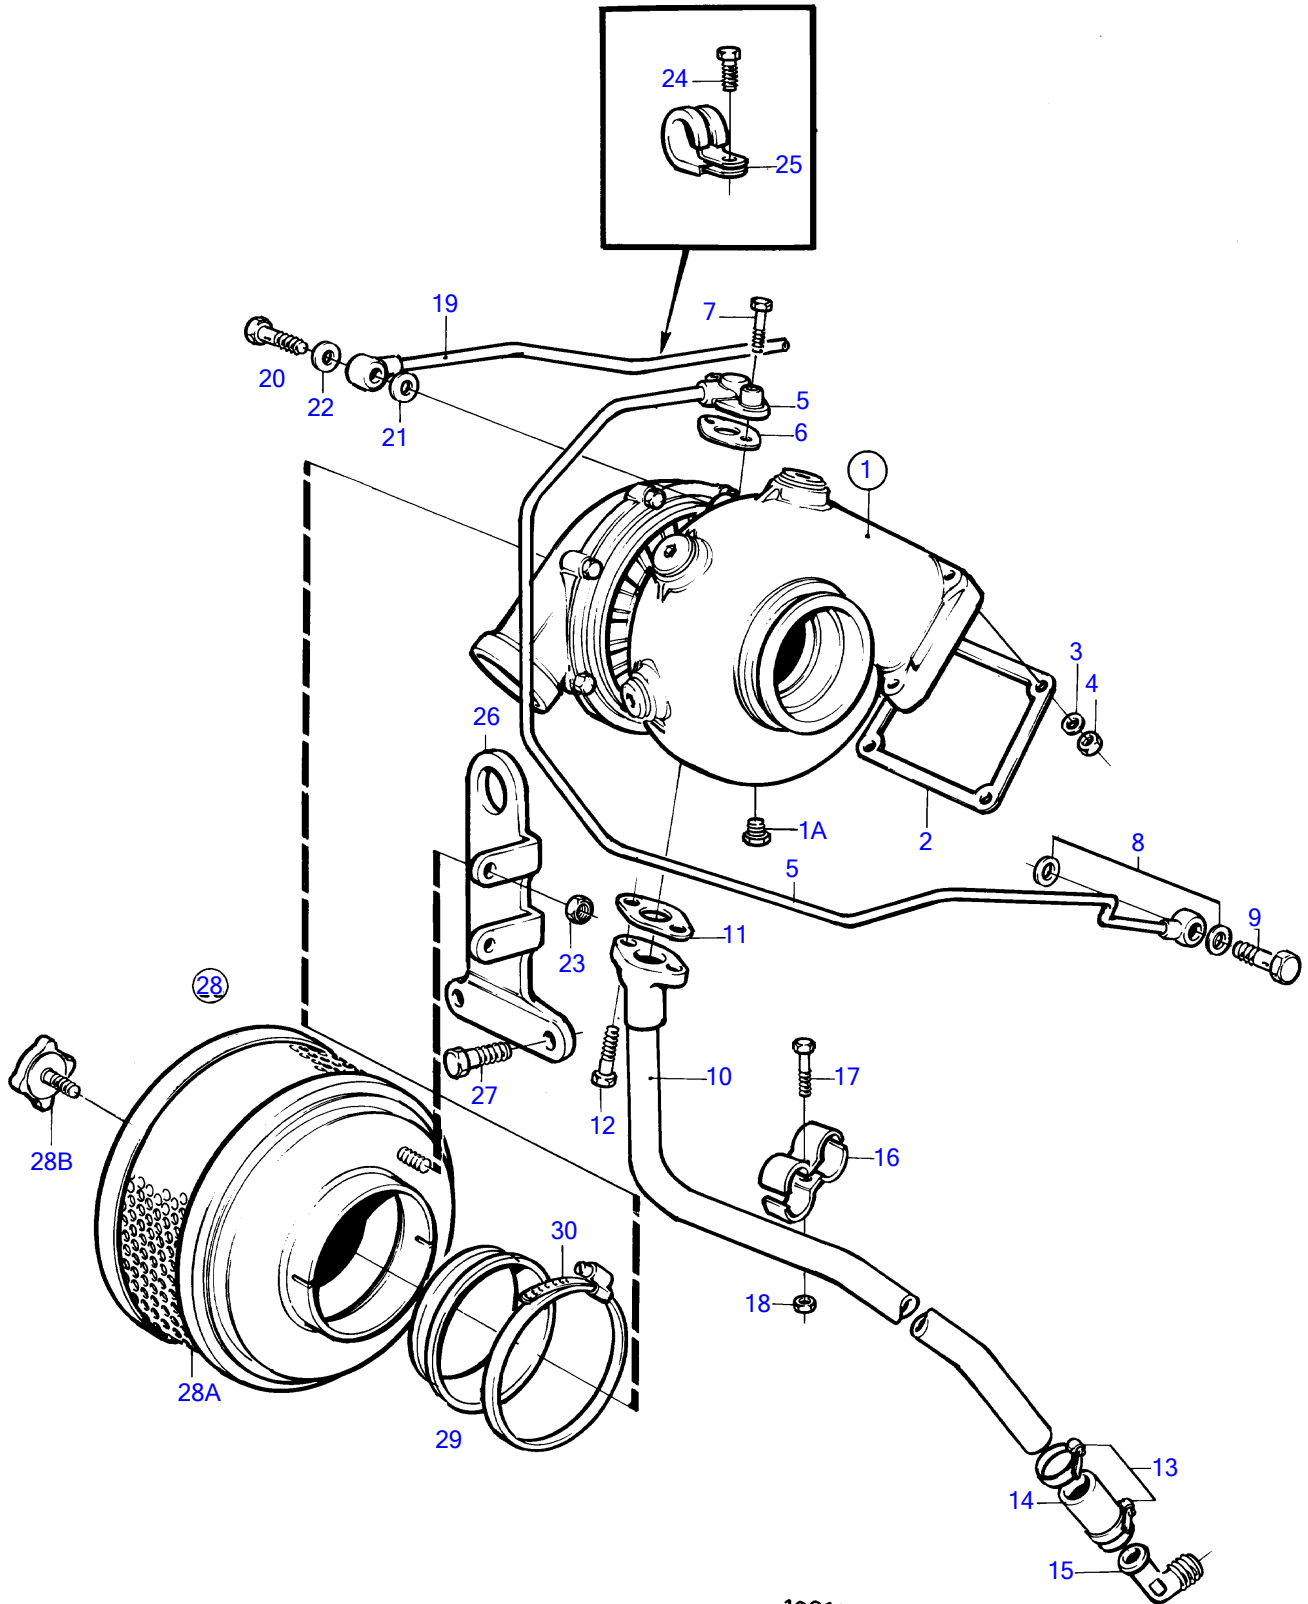

TAMD41A

10814

TAMD41A

| REF | PART NO. | QTY | DESCRIPTION         | SEE SEC. | NOTES                                    |
|-----|----------|-----|---------------------|----------|--|
| 1   | 838697   | 1   | Turbocharger        |          | Also available as an exchange part.      |
|     |          |     | •                   | 19466    |  |
| 1A  | 192134   | 1   | Plug                |          |  |
| 2   | 859111   | 1   | Gasket              |          |  |
| 3   | 955895   | 4   | Washer              |          |  |
| 4   | 940183   | 4   | Hexagon nut         |          |  |
| 5   | 838869   | 1   | Oil pressure pipe   |          |  |
| 6   | 420641   | 1   | Gasket              |          |  |
| 7   | 946671   | 1   | Flange screw        |          | L=30mm                                   |
|     | 945444   | 1   | Flange screw        |          | L=25mm                                   |
| 8   | 969011   | 2   | Gasket              |          | (18671)                                  |
| 9   | 25167    | 1   | Hollow screw        |          |  |
| 10  | 838820   | 1   | Oil return pipe     |          |  |
| 11  | 860105   | 1   | Gasket              |          |  |
| 12  | 945444   | 2   | Flange screw        |          |  |
| 13  | 943474   | 2   | Hose clamp          |          |  |
| 14  | 466328   | 1   | Rubber hose         |          |  |
| 15  | 843879   | 1   | Elbow nipple        |          |  |
| 16  | 820851   | 2   | Clamp               |          |  |
| 17  | 946544   | 1   | Flange screw        |          |  |
| 18  | 945407   | 1   | Flange nut          |          |  |
| 19  | 858898   | 1   | Air vent pipe       |          | Turbo-thermostat housing, Repl by 860215 |
|     | 860215   | 1   | Air vent hose       |          | Turbo-thermostat housing                 |
| 20  | 846216   | 1   | Hollow screw        |          |  |
| 21  | 18665    | 1   | Gasket              |          |  |
| 22  | 11994    | 1   | Gasket              |          |  |
| 23  | 945407   | 2   | Flange nut          |          |  |
| 24  | 965175   | 1   | Flange screw        |          |  |
| 25  | 952624   | 1   | Clamp               |          |  |
| 26  | 838829   | 1   | Bracket             |          |  |
| 27  | 946329   | 2   | Flange screw        |          | L=25mm alt                               |
|     | 946472   | 2   | Flange screw        |          | L=30mm alt                               |
| 28  | 838674   | 1   | Air filter          |          |  |
| 28A | 858488   | 1   | • Air filter insert |          |  |
| 28B | 859729   | 1   | • Knob              |          |  |
| 29  | 838855   | 1   | Sealing ring        |          |  |
| 30  | 943481   | 1   | Hose clamp          |          |  |