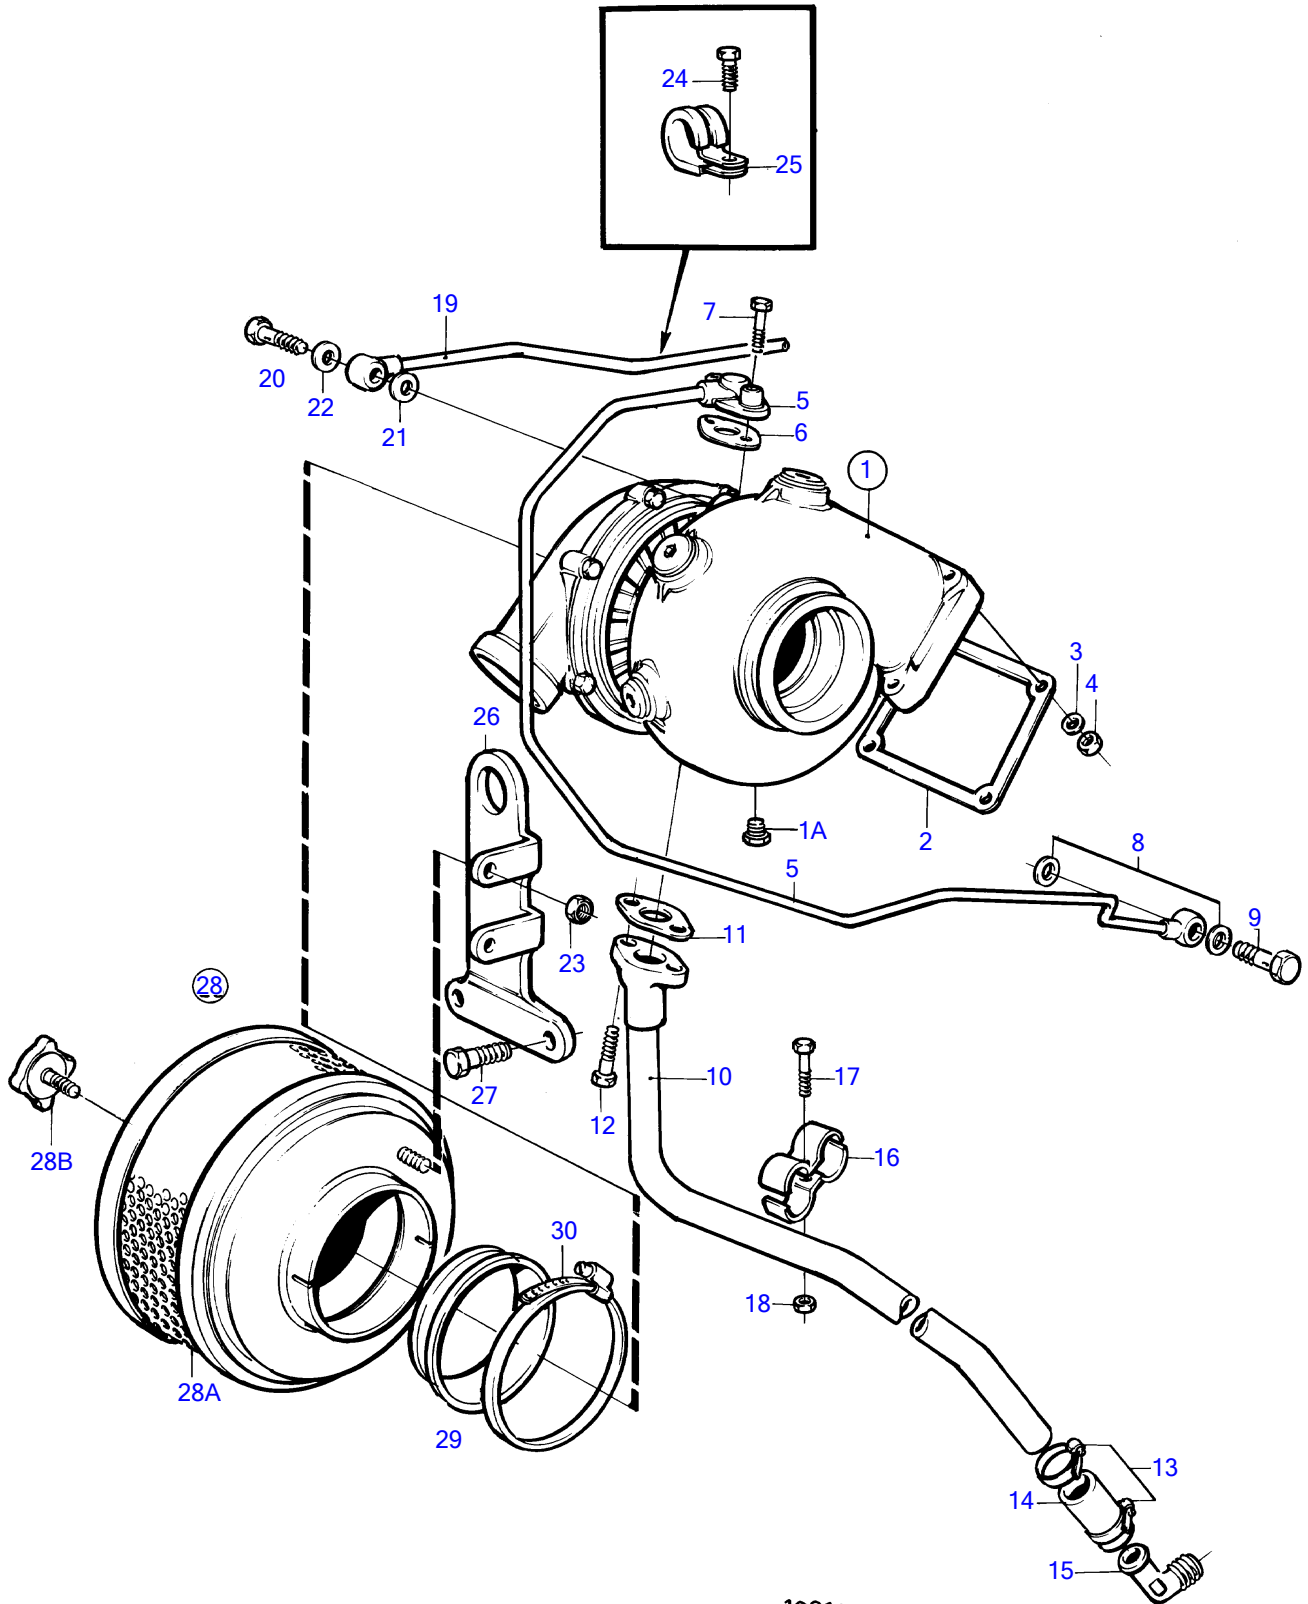

TAMD41A

10814

TAMD41A

REF	PART NO.	QTY	DESCRIPTION	SEE SEC.	NOTES
1	838697	1	Turbocharger		Also available as an exchange part.
			•	19466	
1A	192134	1	Plug		
2	859111	1	Gasket		
3	955895	4	Washer		
4	940183	4	Hexagon nut		
5	838869	1	Oil pressure pipe		
6	420641	1	Gasket		
7	946671	1	Flange screw		L=30mm
	945444	1	Flange screw		L=25mm
8	969011	2	Gasket		(18671)
9	25167	1	Hollow screw		
10	838820	1	Oil return pipe		
11	860105	1	Gasket		
12	945444	2	Flange screw		
13	943474	2	Hose clamp		
14	466328	1	Rubber hose		
15	843879	1	Elbow nipple		
16	820851	2	Clamp		
17	946544	1	Flange screw		
18	945407	1	Flange nut		
19	858898	1	Air vent pipe		Turbo-thermostat housing, Repl by 860215
	860215	1	Air vent hose		Turbo-thermostat housing
20	846216	1	Hollow screw		
21	18665	1	Gasket		
22	11994	1	Gasket		
23	945407	2	Flange nut		
24	965175	1	Flange screw		
25	952624	1	Clamp		
26	838829	1	Bracket		
27	946329	2	Flange screw		L=25mm alt
	946472	2	Flange screw		L=30mm alt
28	838674	1	Air filter		
28A	858488	1	• Air filter insert		
28B	859729	1	• Knob		
29	838855	1	Sealing ring		
30	943481	1	Hose clamp		