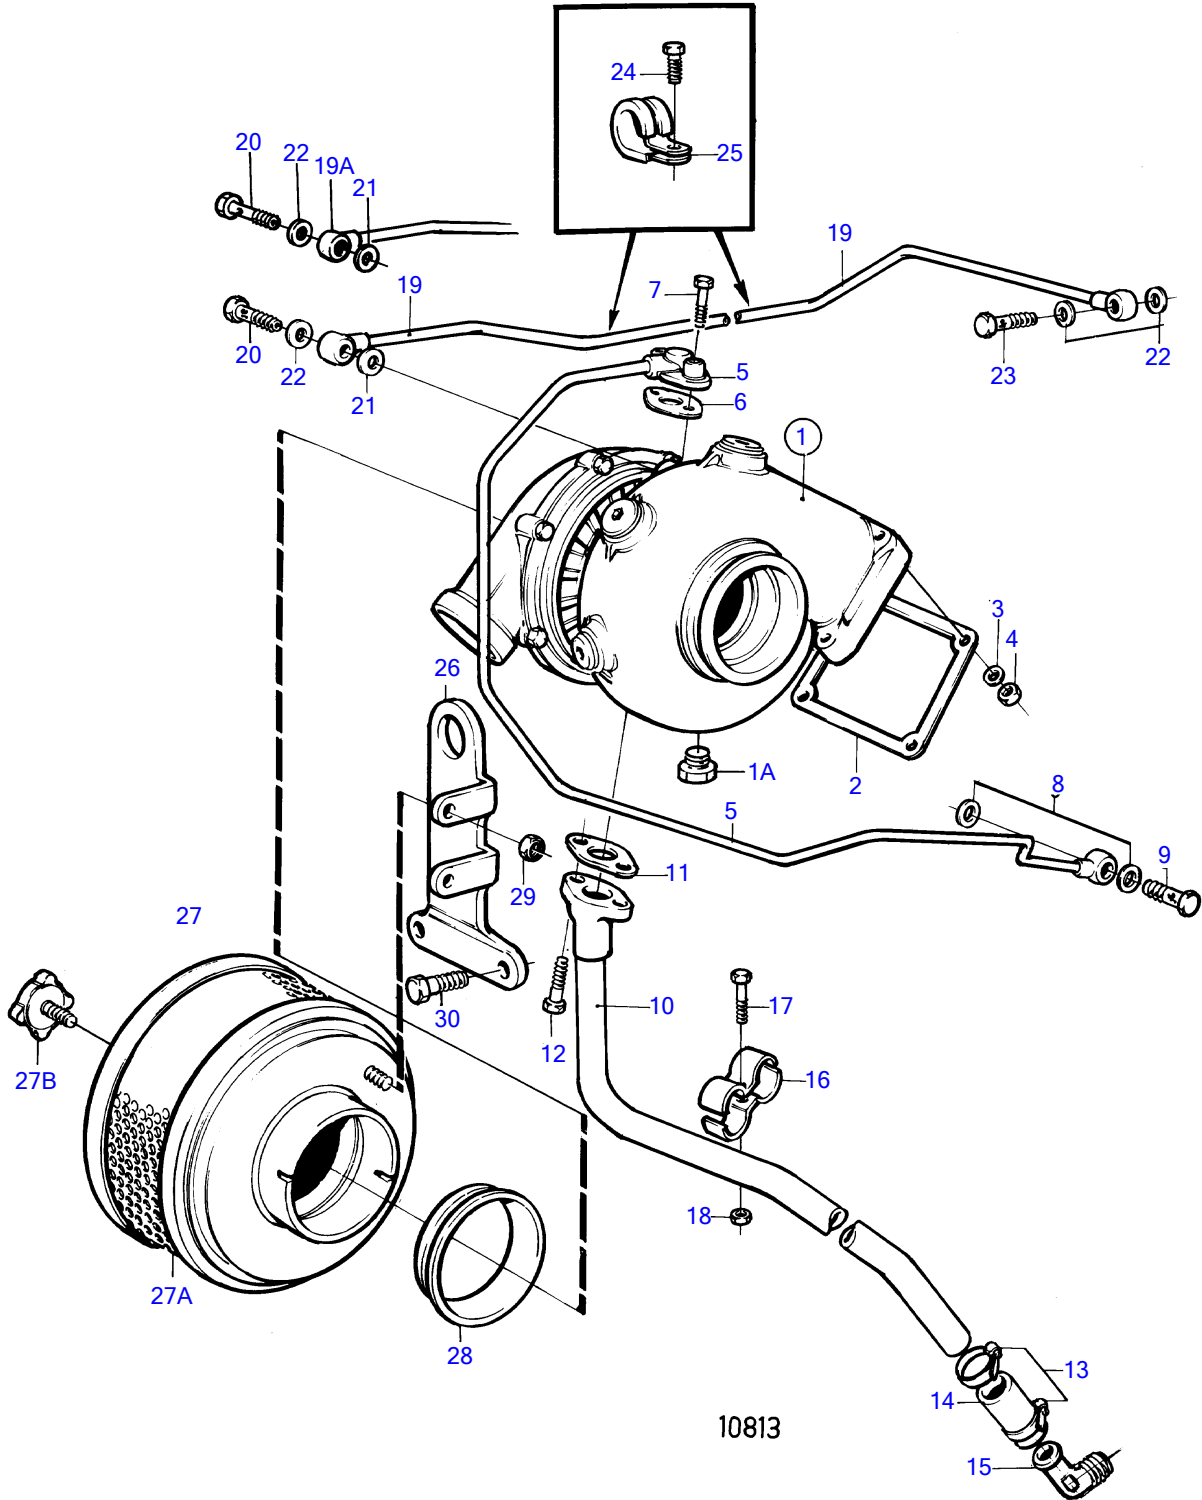

D41A

## D41A

REF	PART NO.	QTY	DESCRIPTION	SEE SEC.	NOTES
1	838697	1	Turbocharger	19466	Also available as an exchange part.
1A	192134	1	Plug		
2	859111	1	Gasket		(843009)
3	955895	4	Washer		
4	940183	4	Hexagon nut		
5	838869	1	Oil pressure pipe		
6	420641	1	Gasket		(466393)
7	946671	1	Flange screw		L=30mm
	945444	1	Flange screw		L=25mm
8	969011	2	Gasket		(18671)
9	25167	1	Hollow screw		
10	838820	1	Oil return pipe		
11	860105	1	Gasket		
12	945444	2	Flange screw		
13	943474	2	Hose clamp		
14	466328	1	Rubber hose		
15	843879	1	Elbow nipple		
16	820851	2	Clamp		
17	946544	1	Flange screw		
18	945407	1	Flange nut		
19	838743	1	Tube	19499	Replaced by air VENT hose 860230, 1ea plug 960629 and 1ea gasket 11994
			• Bulletin 44-14	44-14-EN	Venting Pipe
19A	860230	1	Air vent hose		Turbo-heat exchanger-thermostat housing
20	846216	1	Hollow screw		
21	18665	1	Gasket		
22	11994	3	Gasket		
23	969299	1	Hollow screw		(74040)
24	965175	2	Flange screw		
25	952624	2	Clamp		
26	838829	1	Bracket		
27	838674	1	Air filter		
27A	858488	1	• Air filter insert		
27B	859729	1	• Knob		
28	838855	1	Sealing ring		
29	945407	2	Flange nut		
30	946329	2	Flange screw		L=25mm