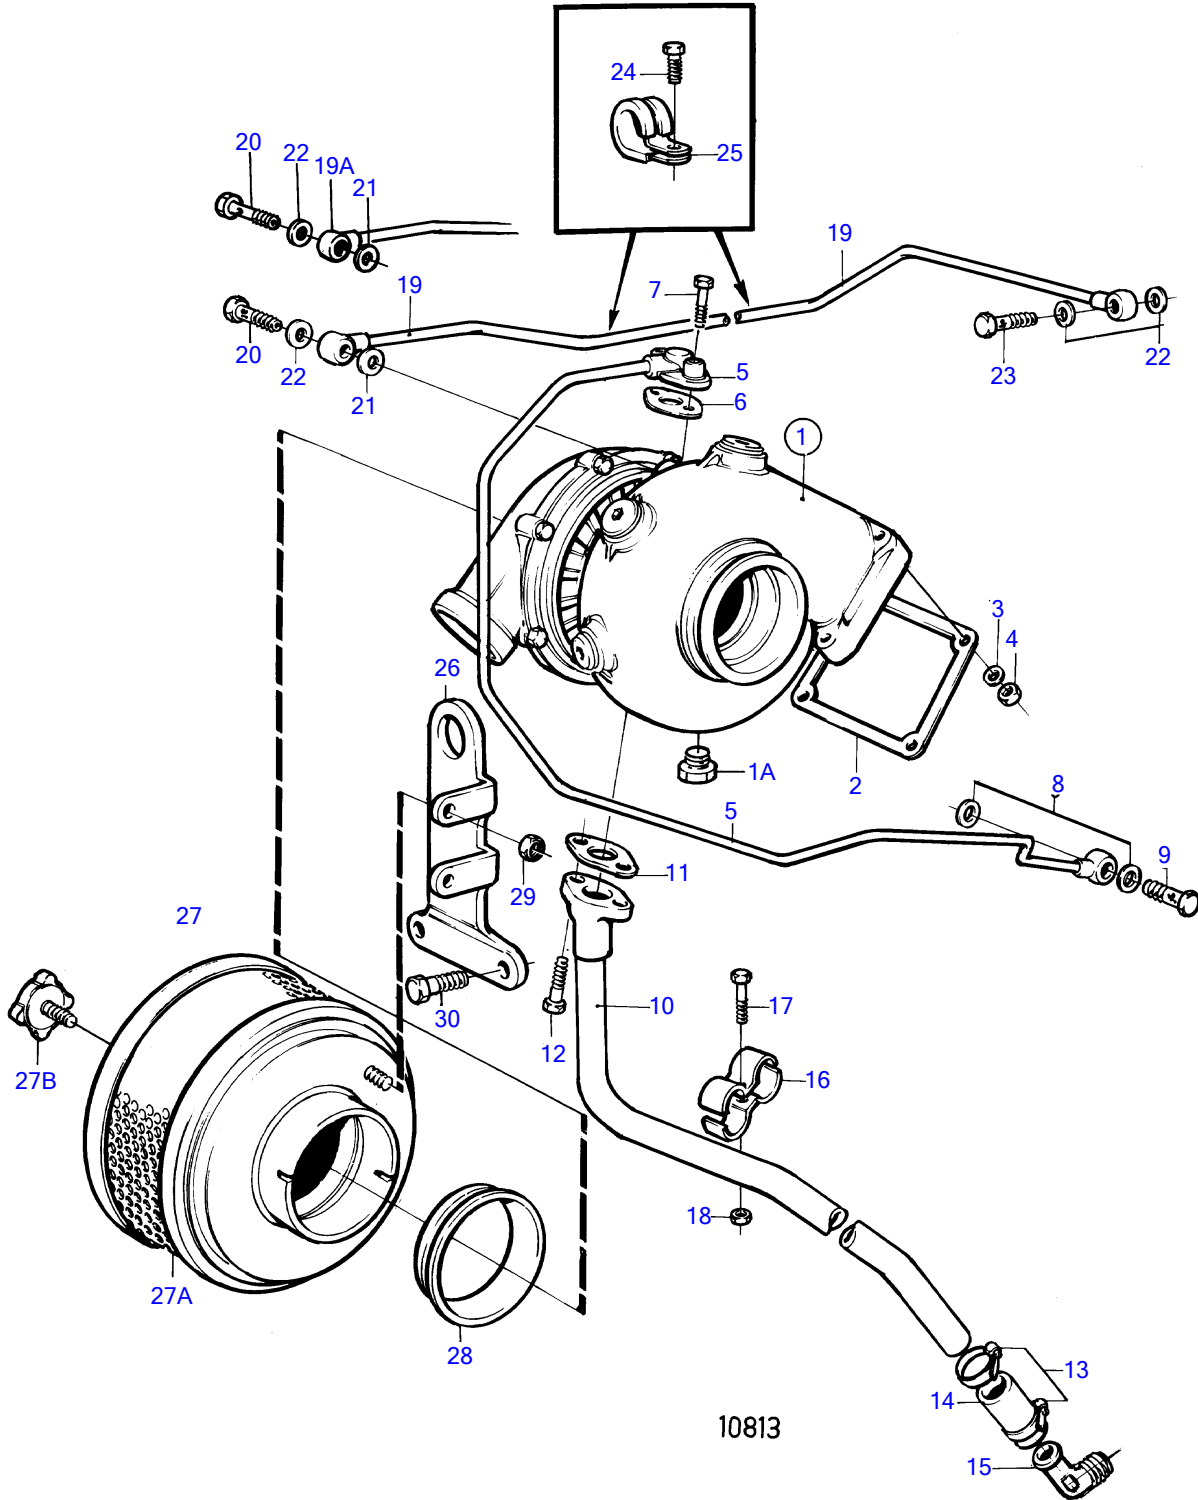

D41A

D41A

REF	PART NO.	QTY	DESCRIPTION	SEE SEC.	NOTES
1	838697	1	Turbocharger	19466	Also available as an exchange part.
1A	192134	1	Plug		
2	859111	1	Gasket		(843009)
3	955895	4	Washer		
4	940183	4	Hexagon nut		
5	838869	1	Oil pressure pipe		
6	420641	1	Gasket		(466393)
7	946671	1	Flange screw		L=30mm
	945444	1	Flange screw		L=25mm
8	969011	2	Gasket		(18671)
9	25167	1	Hollow screw		
10	838820	1	Oil return pipe		
11	860105	1	Gasket		
12	945444	2	Flange screw		
13	943474	2	Hose clamp		
14	466328	1	Rubber hose		
15	843879	1	Elbow nipple		
16	820851	2	Clamp		
17	946544	1	Flange screw		
18	945407	1	Flange nut		
19	838743	1	Tube	19499	Replaced by air VENT hose 860230,1ea plug 960629 and 1ea gasket 11994
			• Bulletin 44-14	44-14-EN	Venting Pipe
19A	860230	1	Air vent hose		Turbo-heat exchanger-thermostat housing
20	846216	1	Hollow screw		
21	18665	1	Gasket		
22	11994	3	Gasket		
23	969299	1	Hollow screw		(74040)
24	965175	2	Flange screw		
25	952624	2	Clamp		
26	838829	1	Bracket		
27	838674	1	Air filter		
27A	858488	1	• Air filter insert		
27B	859729	1	• Knob		
28	838855	1	Sealing ring		
29	945407	2	Flange nut		
30	946329	2	Flange screw		L=25mm