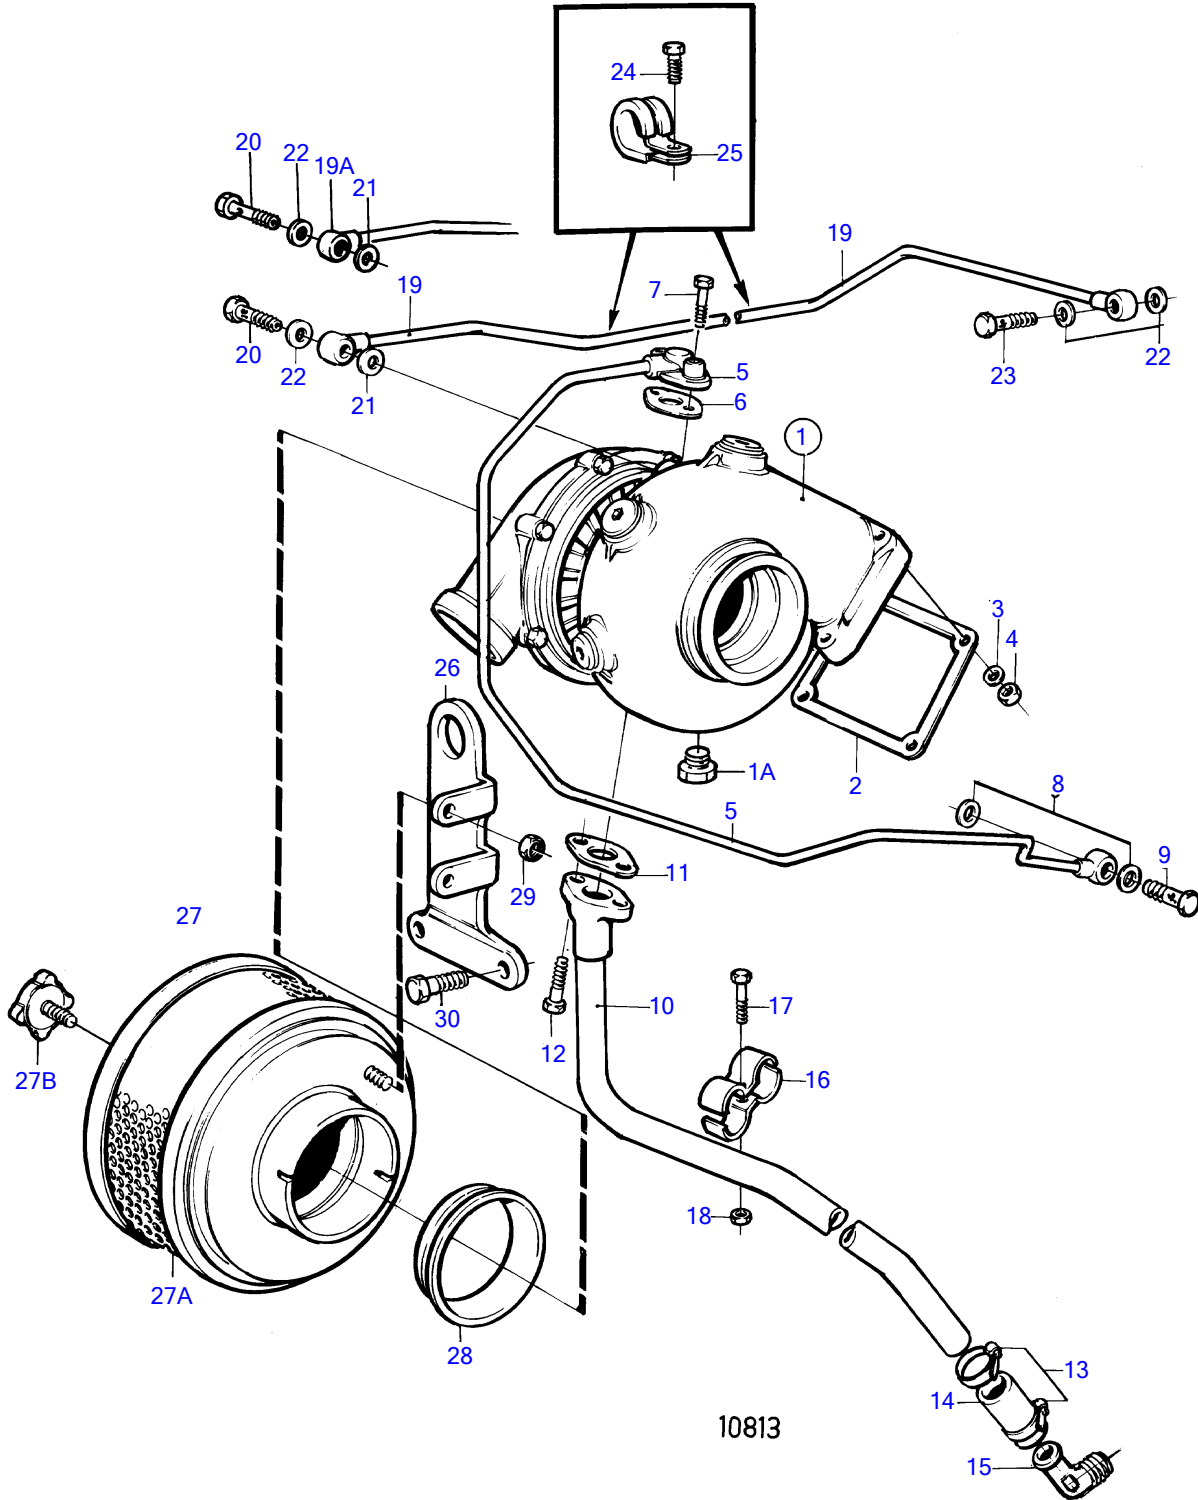

TMD41A

TMD41A

REF	PART NO.	QTY	DESCRIPTION	SEE SEC.	NOTES
1	838697	1	Turbocharger		Also available as an exchange part.
			•	19466	
1A	192134	1	Plug		
2	859111	1	Gasket		(843009)
3	955895	4	Washer		
4	940183	4	Hexagon nut		
5	838869	1	Oil pressure pipe		
6	420641	1	Gasket		(466393)
7	946671	1	Flange screw		L=30mm
	945444	1	Flange screw		L=25mm
8	969011	2	Gasket		(18671)
9	25167	1	Hollow screw		
10	838820	1	Oil return pipe		
11	860105	1	Gasket		
12	945444	2	Flange screw		
13	943474	2	Hose clamp		
14	466328	1	Rubber hose		
15	843879	1	Elbow nipple		
16	820851	2	Clamp		
17	946544	1	Flange screw		
18	945407	1	Flange nut		
19	838743	1	Tube	19498	
			Bulletin 44-14	44-14-EN	Venting Pipe
19					Replaced by air VENT hose 860230, 1ea plug 960629 and 1ea gasket 11994
19A	860230	1	Air vent hose		Turbo-heat exchanger-thermostat housing
20	846216	1	Hollow screw		
21	18665	1	Gasket		
22	11994	3	Gasket		
23	969299	1	Hollow screw		(74040)
24	965175	2	Flange screw		
25	952624	2	Clamp		
26	838829	1	Bracket		
27	838674	1	Air filter		
27A	858488	1	• Air filter insert		
27B	859729	1	• Knob		
28	838855	1	Sealing ring		
29	945407	2	Flange nut		
30	946329	2	Flange screw		L=25mm

7745630-26-19462

10813

Upd:2011-09-27