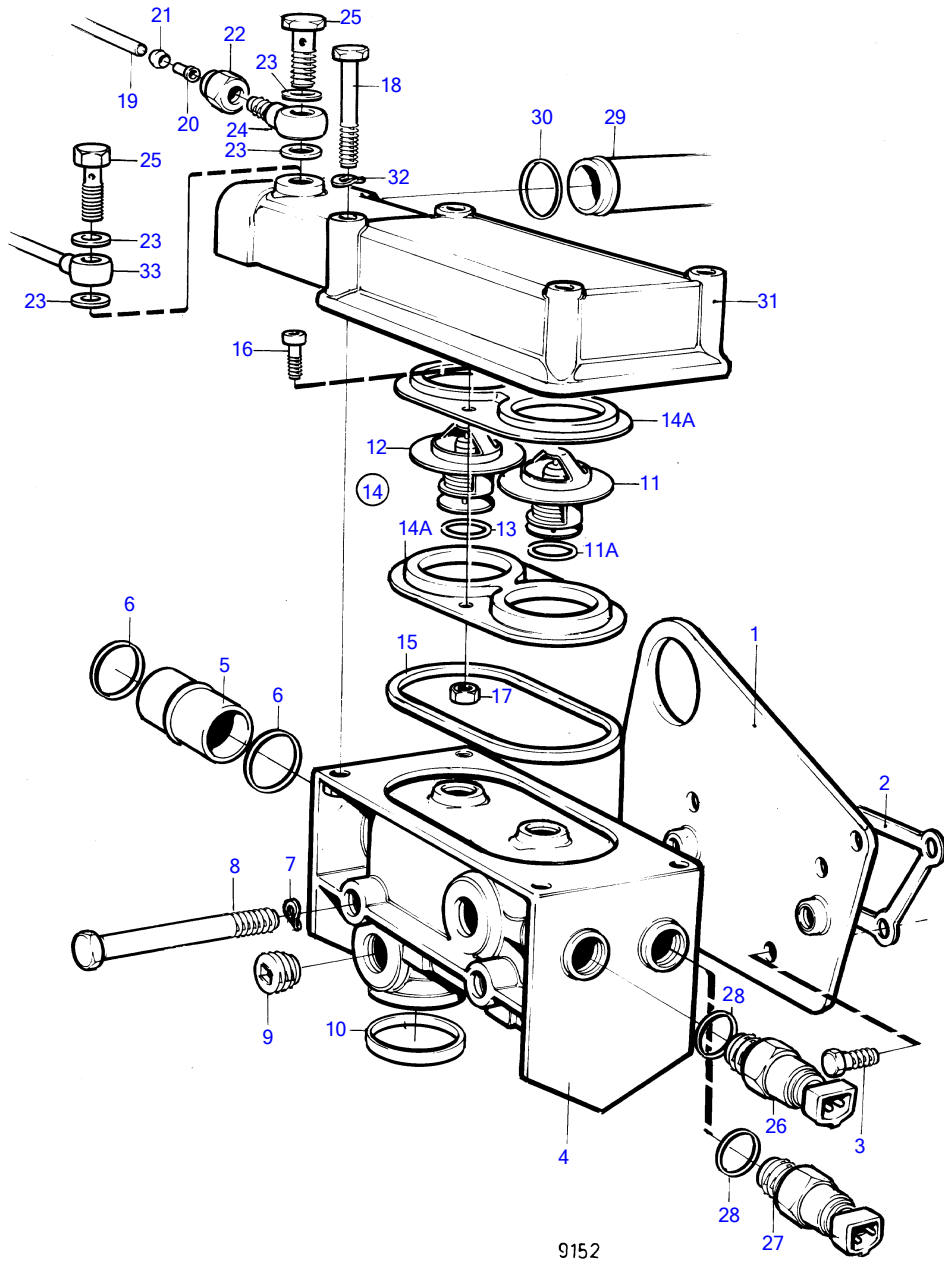

TMD41A, D41A, TAMD41A, AQAD41A, AD41A

TMD41A, D41A, TAMD41A, AQAD41A, AD41A

REF	PART NO.	QTY	DESCRIPTION	SEE SEC.	NOTES
1	838703	1	Adapter		
2	1542187	1	Gasket		
3	955295	4	Hexagon screw		
4	838704	1	Thermostat housing		
5	838739	1	Adapter		Thermostat housing-heat exchanger.
6	968927	2	O-ring		
7	941907	2	Spring washer		
8	965183	2	Flange screw		
9	952077	2	Plug		
10	1542198	1	Sealing ring	19443	
11	876128	1	Thermostat kit		(273952) 81°
11A	416033	1	• Sealing ring		
12	875849	1	Thermostat kit		With air venting valve, 81°
13	416033	1	• Sealing ring		
14	876145	1	Retainer kit		
14A	859229	2	• Retainer		
15	838807	1	• Sealing ring		
16	963554	2	• Hexagon screw		
17	966170	2	• Lock nut		
18	965217	4	Flange screw		
19	945460	1	Tube		Thermostat housing-heat exchanger., L=95mm early type
20	944717	1	Support sleeve		Early type
21	954364	1	Sleeve		Early type
22	954356	1	Fitting nut		Early type
23	11994	2	Gasket		
24	945417	1	Banjo nipple		Early type
25	969299	1	Hollow screw		(74040)
26	827151	1	Temperature sensor		12V
	843325	1	Temperature sensor		24V
27	833927	1	Thermo monitor		12V
	858229	1	Thermo monitor		24V
28	957181	2	Gasket		
29	(838798)	1	Coolant pipe		Heat exchanger-thermostat housing., Obsolete part
30	968927	1	O-ring		
31	838789	1	Upper section		
32	941907	4	Spring washer		
33	860230	1	Air vent hose		Turbo-heat exchanger-thermostat housing, Late type