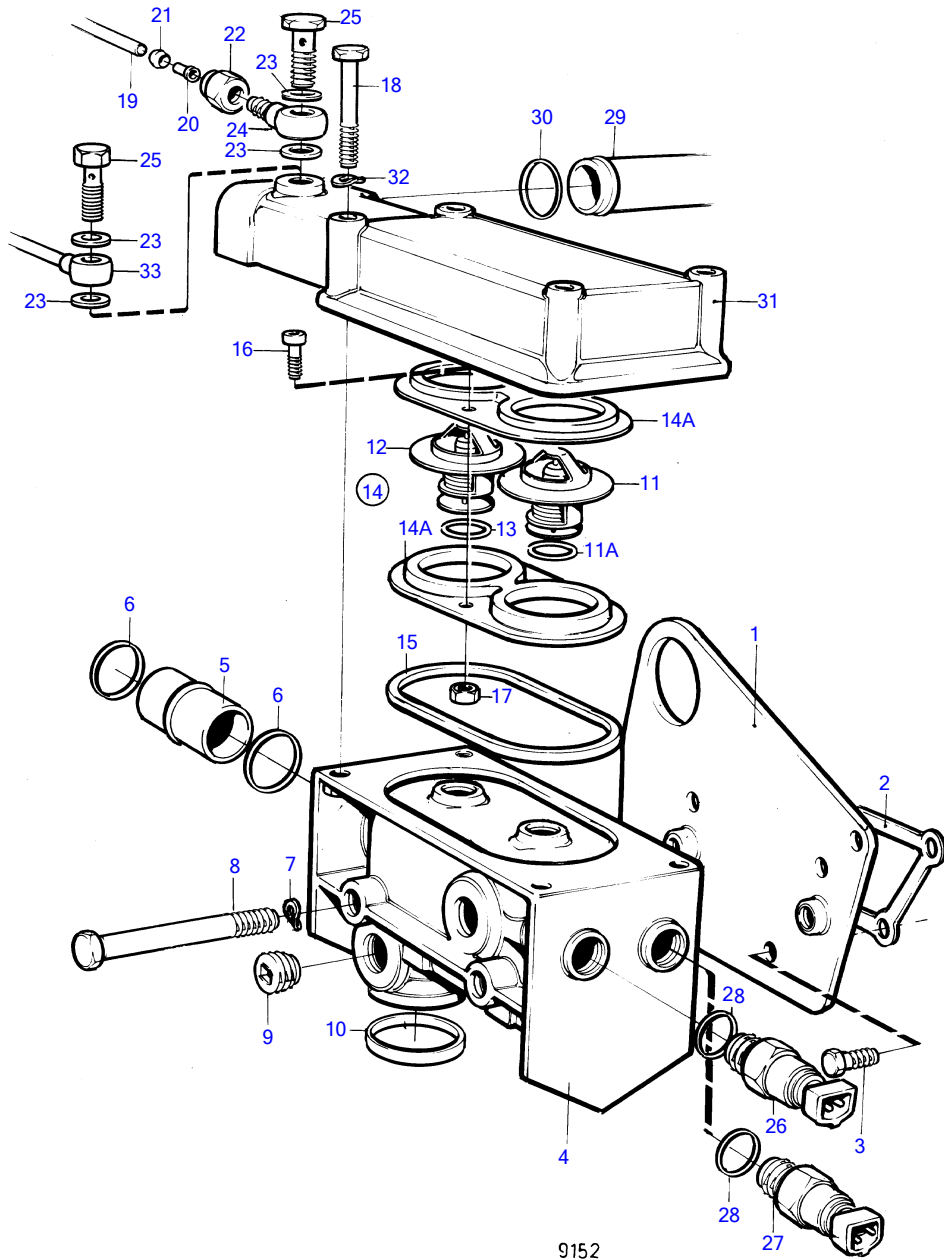

TMD41A, D41A, TAMD41A, AQAD41A, AD41A

TMD41A, D41A, TAMD41A, AQAD41A, AD41A

REF	PART NO.	QTY	DESCRIPTION	SEE SEC.	NOTES
1	838703	1	Adapter		
2	1542187	1	Gasket		
3	955295	4	Hexagon screw		
4	838704	1	Thermostat housing		
5	838739	1	Adapter		Thermostat housing-heat exchanger.
6	968927	2	O-ring		
7	941907	2	Spring washer		
8	965183	2	Flange screw		
9	952077	2	Plug		
10	1542198	1	Sealing ring	19443	
11	876128	1	Thermostat kit		(273952) 81°
11A	416033	1	• Sealing ring		
12	875849	1	Thermostat kit		With air venting valve, 81°
13	416033	1	• Sealing ring		
14	876145	1	Retainer kit		
14A	859229	2	• Retainer		
15	838807	1	• Sealing ring		
16	963554	2	• Hexagon screw		
17	966170	2	• Lock nut		
18	965217	4	Flange screw		
19	945460	1	Tube		Thermostat housing-heat exchanger., L=95mm early type
20	944717	1	Support sleeve		Early type
21	954364	1	Sleeve		Early type
22	954356	1	Fitting nut		Early type
23	11994	2	Gasket		
24	945417	1	Banjo nipple		Early type
25	969299	1	Hollow screw		(74040)
26	827151	1	Temperature sensor		12V
	843325	1	Temperature sensor		24V
27	833927	1	Thermo monitor		12V
	858229	1	Thermo monitor		24V
28	957181	2	Gasket		
29	(838798)	1	Coolant pipe		Heat exchanger-thermostat housing., Obsolete part
30	968927	1	O-ring		
31	838789	1	Upper section		
32	941907	4	Spring washer		
33	860230	1	Air vent hose		Turbo-heat exchanger-thermostat housing, Late type