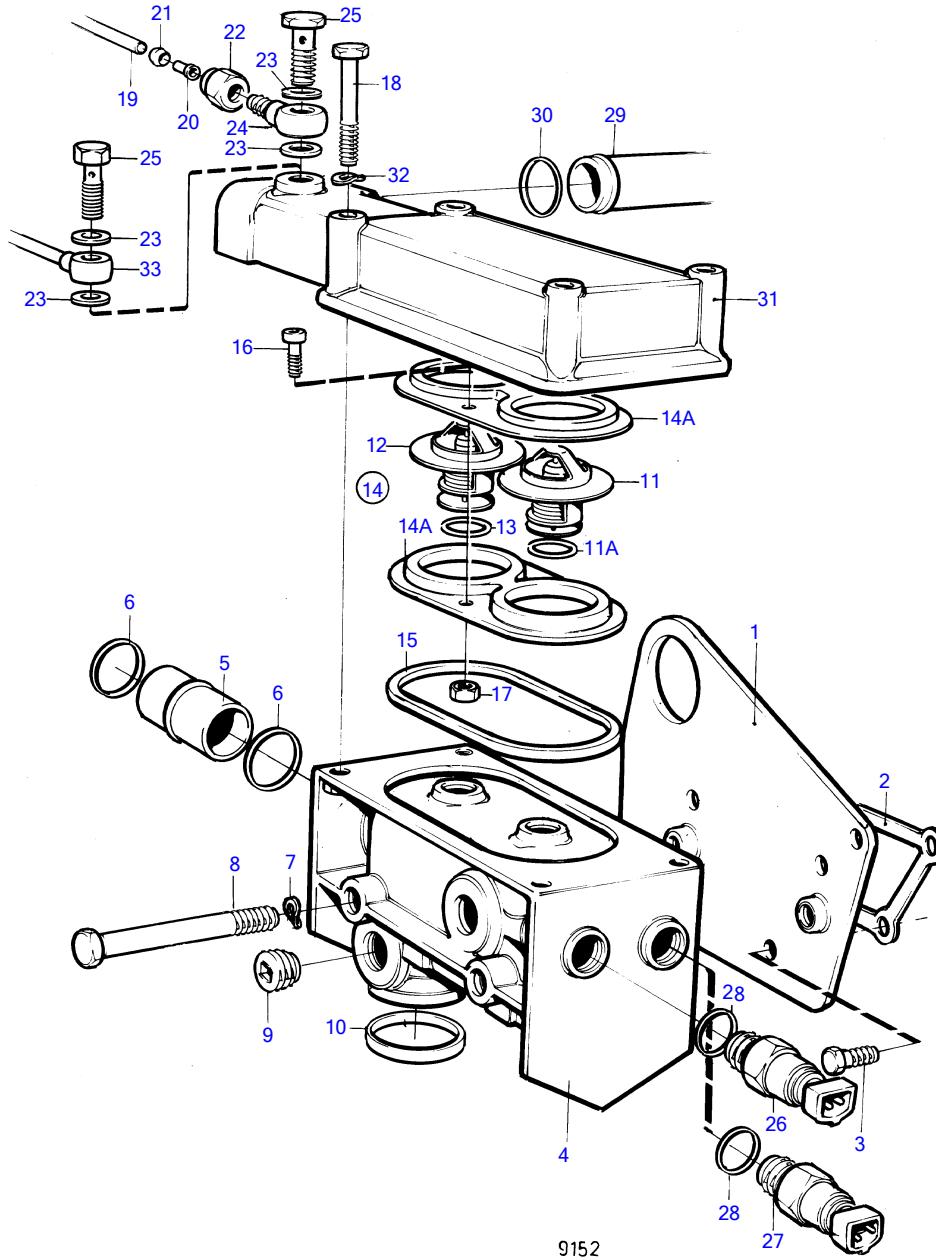

TMD41A, D41A, TAMD41A, AQAD41A, AD41A

TMD41A, D41A, TAMD41A, AQAD41A, AD41A

REF	PART NO.	QTY	DESCRIPTION	SEE SEC.	NOTES
1	838703	1	Adapter		
2	1542187	1	Gasket		
3	955295	4	Hexagon screw		
4	838704	1	Thermostat housing		
5	838739	1	Adapter		Thermostat housing-heat exchanger.
6	968927	2	O-ring		
7	941907	2	Spring washer		
8	965183	2	Flange screw		
9	952077	2	Plug		
10	1542198	1	Sealing ring	19443	
11	876128	1	Thermostat kit		(273952) 81°
11A	416033	1	• Sealing ring		
12	875849	1	Thermostat kit		With air venting valve, 81°
13	416033	1	• Sealing ring		
14	876145	1	Retainer kit		
14A	859229	2	• Retainer		
15	838807	1	• Sealing ring		
16	963554	2	• Hexagon screw		
17	966170	2	• Lock nut		
18	965217	4	Flange screw		
19	945460	1	Tube		Thermostat housing-heat exchanger., L=95mm early type
20	944717	1	Support sleeve		Early type
21	954364	1	Sleeve		Early type
22	954356	1	Fitting nut		Early type
23	11994	2	Gasket		
24	945417	1	Banjo nipple		Early type
25	969299	1	Hollow screw		(74040)
26	827151	1	Temperature sensor		12V
	843325	1	Temperature sensor		24V
27	833927	1	Thermo monitor		12V
	858229	1	Thermo monitor		24V
28	957181	2	Gasket		
29	(838798)	1	Coolant pipe		Heat exchanger-thermostat housing., Obsolete part
30	968927	1	O-ring		
31	838789	1	Upper section		
32	941907	4	Spring washer		
33	860230	1	Air vent hose		Turbo-heat exchanger-thermostat housing, Late type