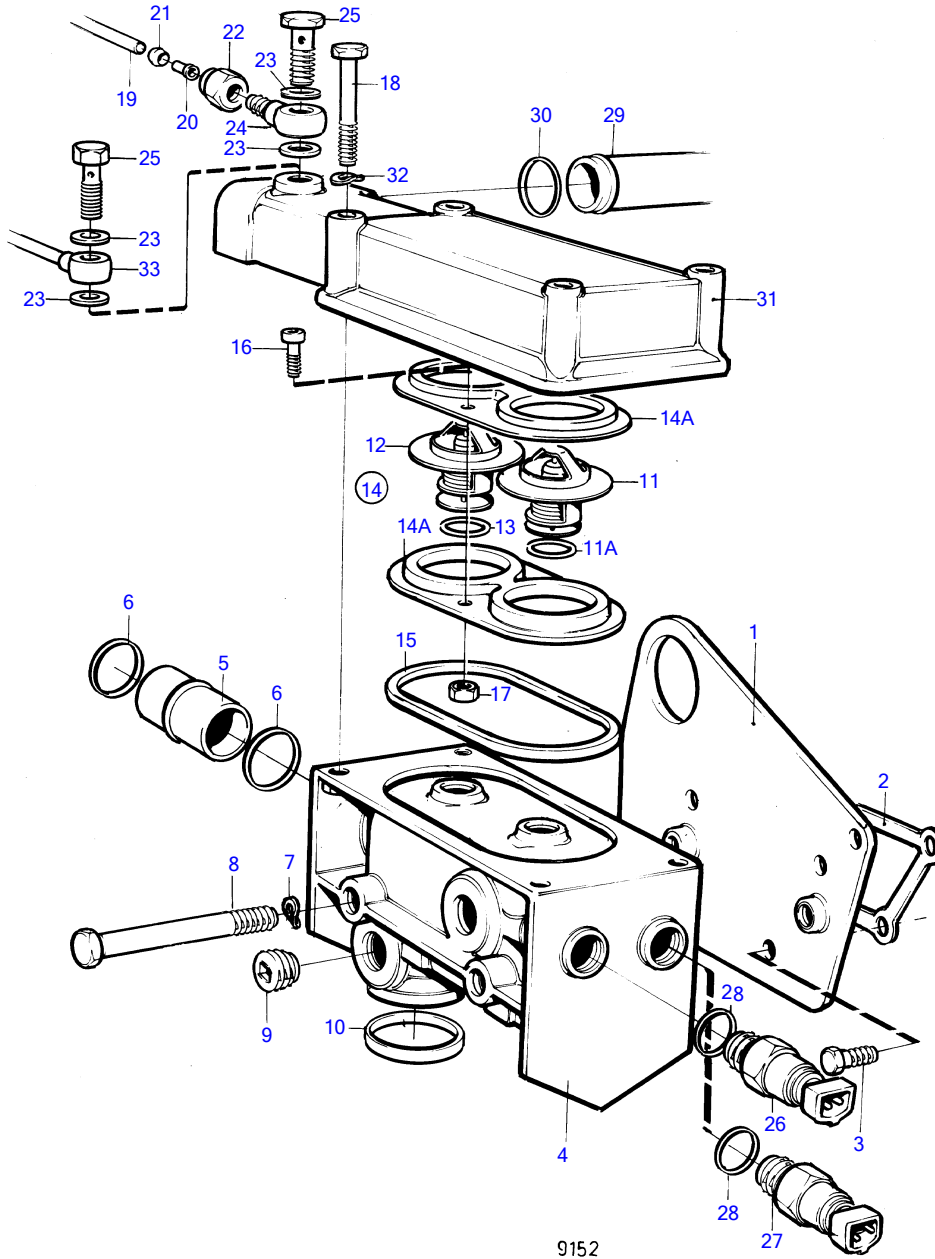

TMD41A, D41A, TAMD41A, AQAD41A, AD41A

TMD41A, D41A, TAMD41A, AQAD41A, AD41A

REF	PART NO.	QTY	DESCRIPTION	SEE SEC.	NOTES
1	838703	1	Adapter		
2	1542187	1	Gasket		
3	955295	4	Hexagon screw		
4	838704	1	Thermostat housing		
5	838739	1	Adapter		Thermostat housing-heat exchanger.
6	968927	2	O-ring		
7	941907	2	Spring washer		
8	965183	2	Flange screw		
9	952077	2	Plug		
10	1542198	1	Sealing ring	19443	
11	876128	1	Thermostat kit		(273952) 81°
11A	416033	1	• Sealing ring		
12	875849	1	Thermostat kit		With air venting valve, 81°
13	416033	1	• Sealing ring		
14	876145	1	Retainer kit		
14A	859229	2	• Retainer		
15	838807	1	• Sealing ring		
16	963554	2	• Hexagon screw		
17	966170	2	• Lock nut		
18	965217	4	Flange screw		
19	945460	1	Tube		Thermostat housing-heat exchanger., L=95mm early type
20	944717	1	Support sleeve		Early type
21	954364	1	Sleeve		Early type
22	954356	1	Fitting nut		Early type
23	11994	2	Gasket		
24	945417	1	Banjo nipple		Early type
25	969299	1	Hollow screw		(74040)
26	827151	1	Temperature sensor		12V
	843325	1	Temperature sensor		24V
27	833927	1	Thermo monitor		12V
	858229	1	Thermo monitor		24V
28	957181	2	Gasket		
29	(838798)	1	Coolant pipe		Heat exchanger-thermostat housing., Obsolete part
30	968927	1	O-ring		
31	838789	1	Upper section		
32	941907	4	Spring washer		
33	860230	1	Air vent hose		Turbo-heat exchanger-thermostat housing, Late type