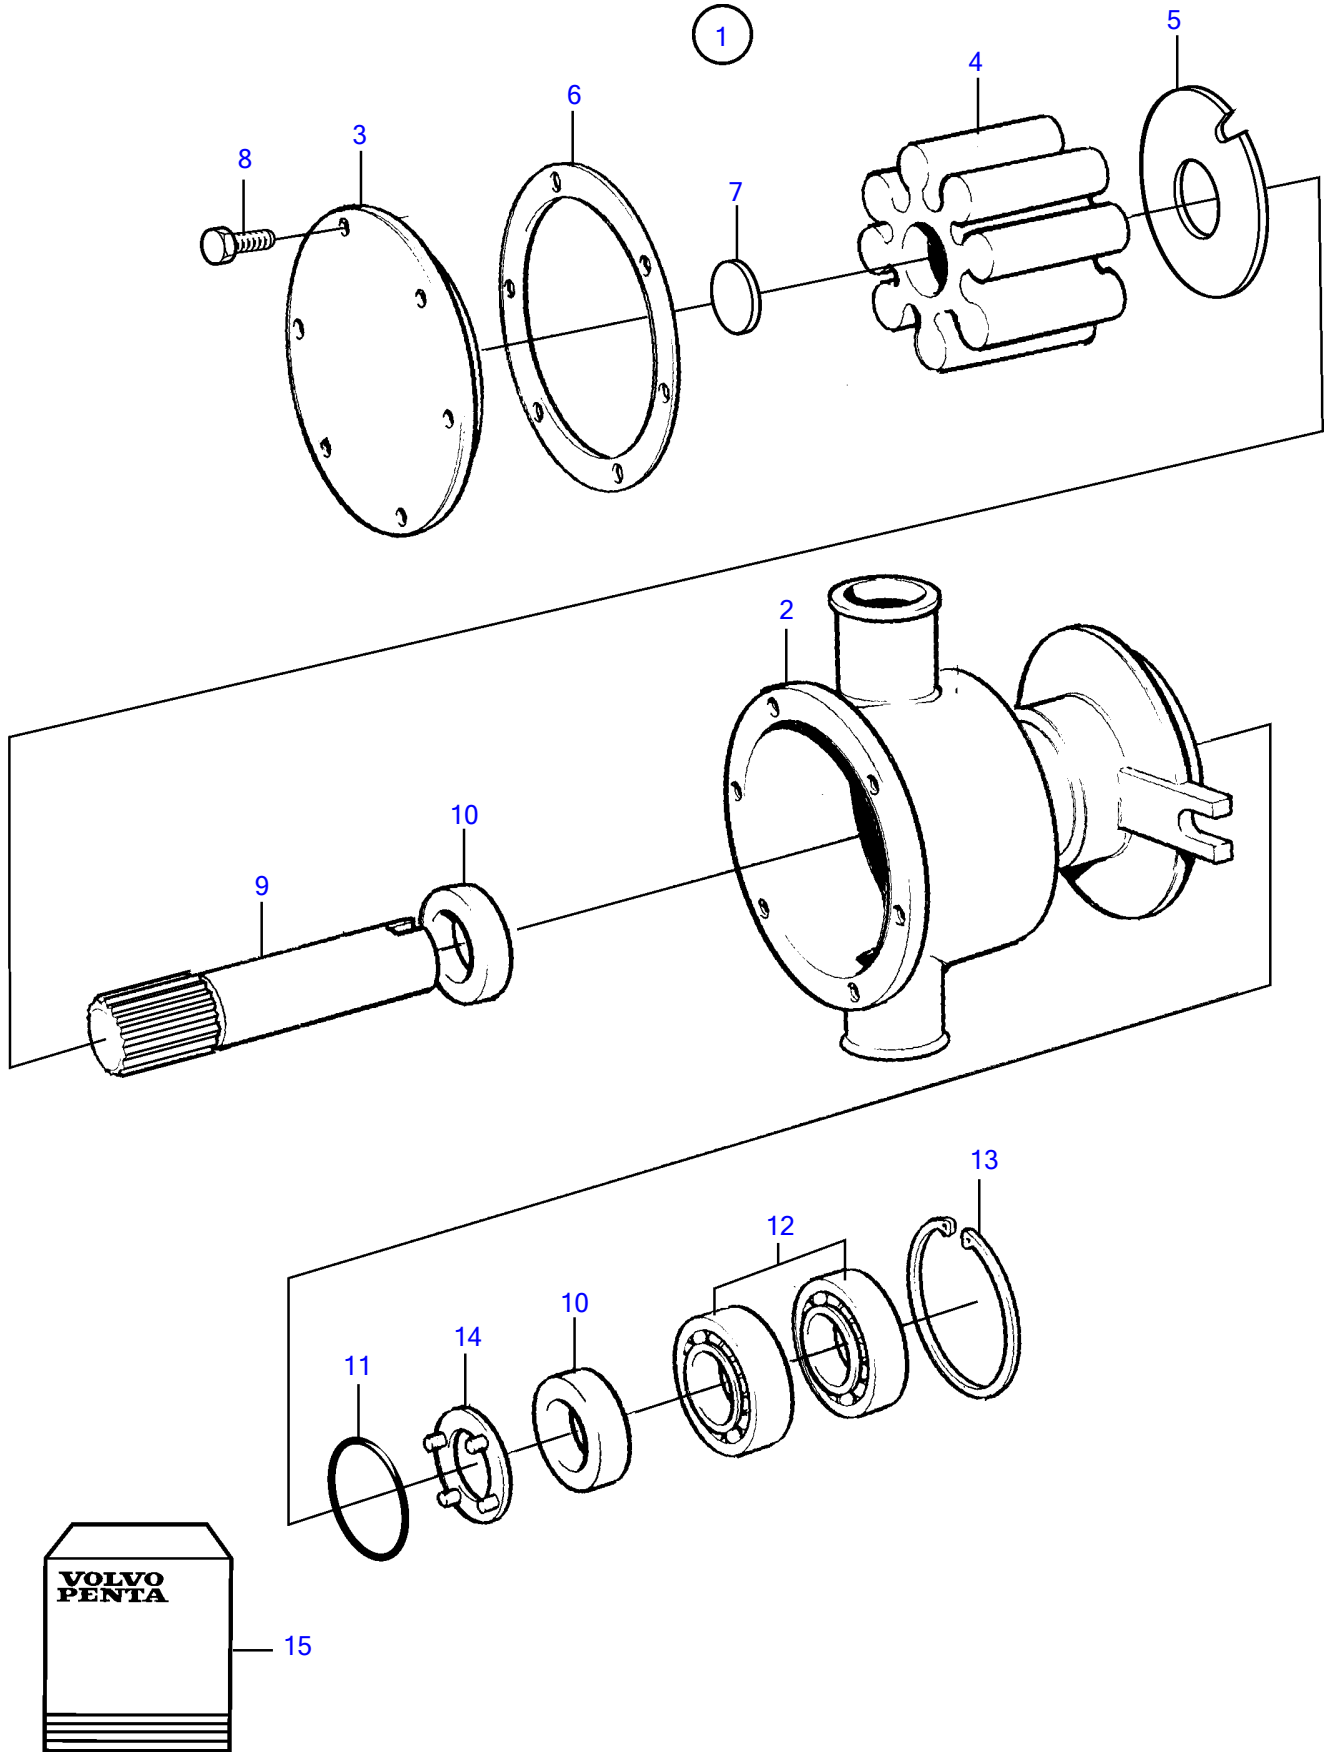

AD41B

AD41B

REF	PART NO.	QTY	DESCRIPTION	NOTES
1	3583115	1	Sea water pump	
2		1	• Housing	
3	3581617	1	• Cardboard tube	Included in overhaul kit.
4		1	• Impeller	Included in impeller kit.
5		1	• Wear plate	
6	3581618	1	• O-ring	Included in impeller kit.
7	827019	1	• Washer	Included in impeller kit.
8	841693	6	• Screw	Included in overhaul kit.
9		1	• Shaft	Included in overhaul kit.
10	827247	2	• Sealing ring	Included in overhaul kit.
11	960166	1	• O-ring	Included in overhaul kit.
12	11010	2	• Ball bearing	Included in overhaul kit.
13	914523	1	• Snap ring	Included in overhaul kit.
14	844580	1	• Support washer	
15	877373	1	Repair kit	See group 99
	3841697	1	Impeller kit	See group 99