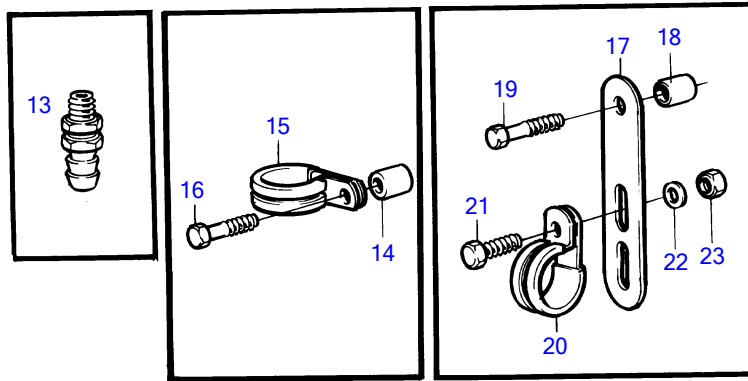

TMD41A, TMD41B, TAMD41A, TAMD41B

8008

## TMD41A, TMD41B, TAMD41A, TAMD41B

REF	PART NO.	QTY	DESCRIPTION	SEE SEC.	NOTES
1	858469	1	Sea water pump		
			.	19452	
2	946173	2	Flange screw		
3	968971	1	O-ring		
4	858467	1	Companion flange		
5	847105	1	Pipe		
6	847108	1	Pipe retainer		
7	949658	1	O-ring		
8	847107	2	Lock brace		
9	963545	4	Hexagon screw		
10	838971	1	Coolant pipe		Sea water pump-oil cooler.
11	847108	1	Pipe retainer		
12	949658	1	O-ring		
13	949918	1	Shut-off cock		
14	846339	1	Spacer sleeve		
15	947827	1	Clamp		
16	965180	1	Flange screw		
17	965534	1	Bracket		
18	843075	1	Spacer sleeve		
19	965182	1	Flange screw		
20	952635	1	Clamp		
21	946544	1	Flange screw		
22	955892	1	Washer		Early type
23	945407	1	Flange nut		