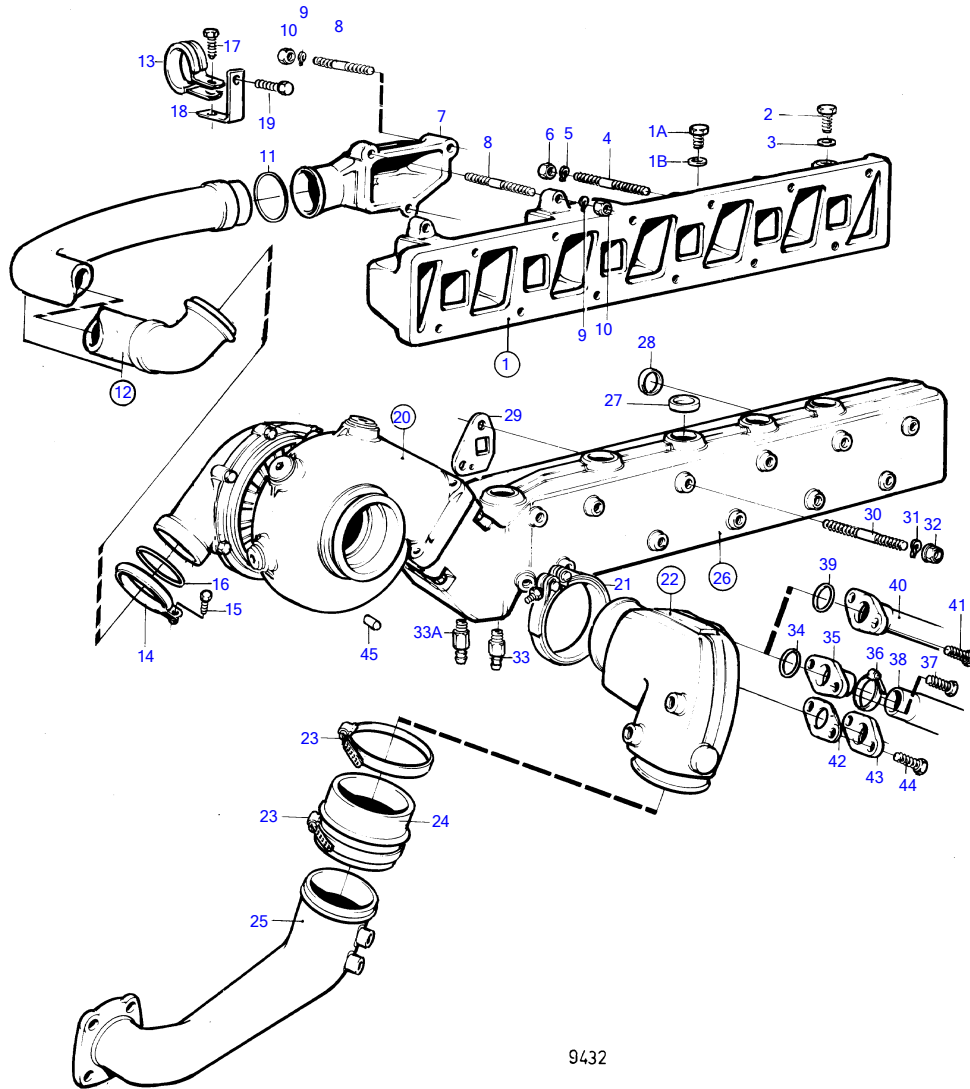

TMD41A

TMD41A

| REF | PART NO. | QTY | DESCRIPTION      | SEE SEC. | NOTES                                 |
|-----|----------|-----|------------------|----------|---------------------------------------|
| 1   | 838690   | 1   | Inlet pipe       |          | Repl by 859300                        |
|     | 859300   | 1   | Inlet pipe       |          |                                       |
| 1A  | 960634   | 2   | • Plug           |          | For 859300                            |
| 1B  | 947627   | 2   | • Gasket         |          | For 859300                            |
| 2   | 960632   | 1   | Plug             |          |                                       |
| 3   | 947624   | 1   | Gasket           |          |                                       |
| 4   | 924068   | 9   | Stud             |          | L=50mm                                |
|     | 17942    | 1   | Stud             |          | L=110mm                               |
| 5   | 941907   | 10  | Spring washer    |          |                                       |
| 6   | 945408   | 10  | Flange nut       |          |                                       |
| 7   | 838857   | 1   | Pipe connection  |          |                                       |
| 8   | 953049   | 1   | Stud             |          | L=50mm                                |
| 9   | 941907   | 3   | Spring washer    |          |                                       |
| 10  | 945408   | 3   | Flange nut       |          |                                       |
| 11  | 471449   | 1   | O-ring           |          |                                       |
| 12  | 838867   | 1   | Connection pipe  |          |                                       |
| 13  | 32447    | 1   | • Clamp          |          |                                       |
| 14  | 838864   | 1   | V-band clamp     |          |                                       |
| 15  | 947542   | 1   | Flange screw     |          |                                       |
| 16  | 967944   | 1   | O-ring           |          |                                       |
| 17  | 946173   | 1   | Flange screw     |          |                                       |
| 18  | 838866   | 1   | Bracket          |          |                                       |
| 19  | 946470   | 1   | Flange screw     |          |                                       |
| 20  | 838697   | 1   | Turbocharger     | 19462    |                                       |
| 21  | 842993   | 1   | V-band clamp     |          |                                       |
| 22  | 858481   | 1   | Exhaust riser    |          |                                       |
|     |          |     | • Bulletin 44-16 | 44-16-EN | Overhaul kit, Exhaust Bend            |
| 22  |          |     | •                | 19473    |                                       |
| 24  |          |     |                  |          | (858729)                              |
| 26  | 838687   | 1   | Exhaust pipe     |          |                                       |
| 27  | 946780   | 12  | • Cap plug       |          |                                       |
| 28  | 838766   | 1   | Sealing ring     |          |                                       |
| 29  | 838673   | 6   | Gasket           |          | Repl by 876144                        |
|     | 876144   | 3   | Gasket kit       |          |                                       |
| 30  | 953001   | 8   | Stud             |          | L=120mm                               |
|     | 953002   | 2   | Stud             |          | L=120mm                               |
|     | 953003   | 1   | Stud, stud bolt  |          | L=130mm                               |
|     |          |     |                  | 19498    |                                       |
|     |          |     |                  | 19499    |                                       |
|     | 953007   | 1   | Stud, stud bolt  |          | L=150mm                               |
|     |          |     |                  | 19498    |                                       |
|     |          |     |                  | 19499    |                                       |
| 31  | 941908   | 12  | Spring washer    |          |                                       |
| 32  | 971095   | 12  | Flange nut       |          |                                       |
| 33  | 949918   | 1   | Shut-off cock    |          |                                       |
| 33A | 947893   | 1   | Shut-off cock    |          |                                       |
| 34  | 842913   | 1   | Sealing ring     |          |                                       |
| 35  | 858659   | 1   | Hose connection  |          |                                       |
| 36  | 943475   | 1   | Hose clamp       |          |                                       |
| 37  | 946544   | 2   | Flange screw     |          |                                       |
| 38  | 944386   | 1   | Rubber hose      |          | Heat exchanger-exhaust bend., L=335mm |
| 42  | 859002   | 1   | Gasket           |          | (843042)                              |
| 43  | 844093   | 1   | Flange           |          |                                       |
| 44  | 946544   | 2   | Flange screw     |          |                                       |
| 45  | 951930   | 1   | Spring pin       |          |                                       |