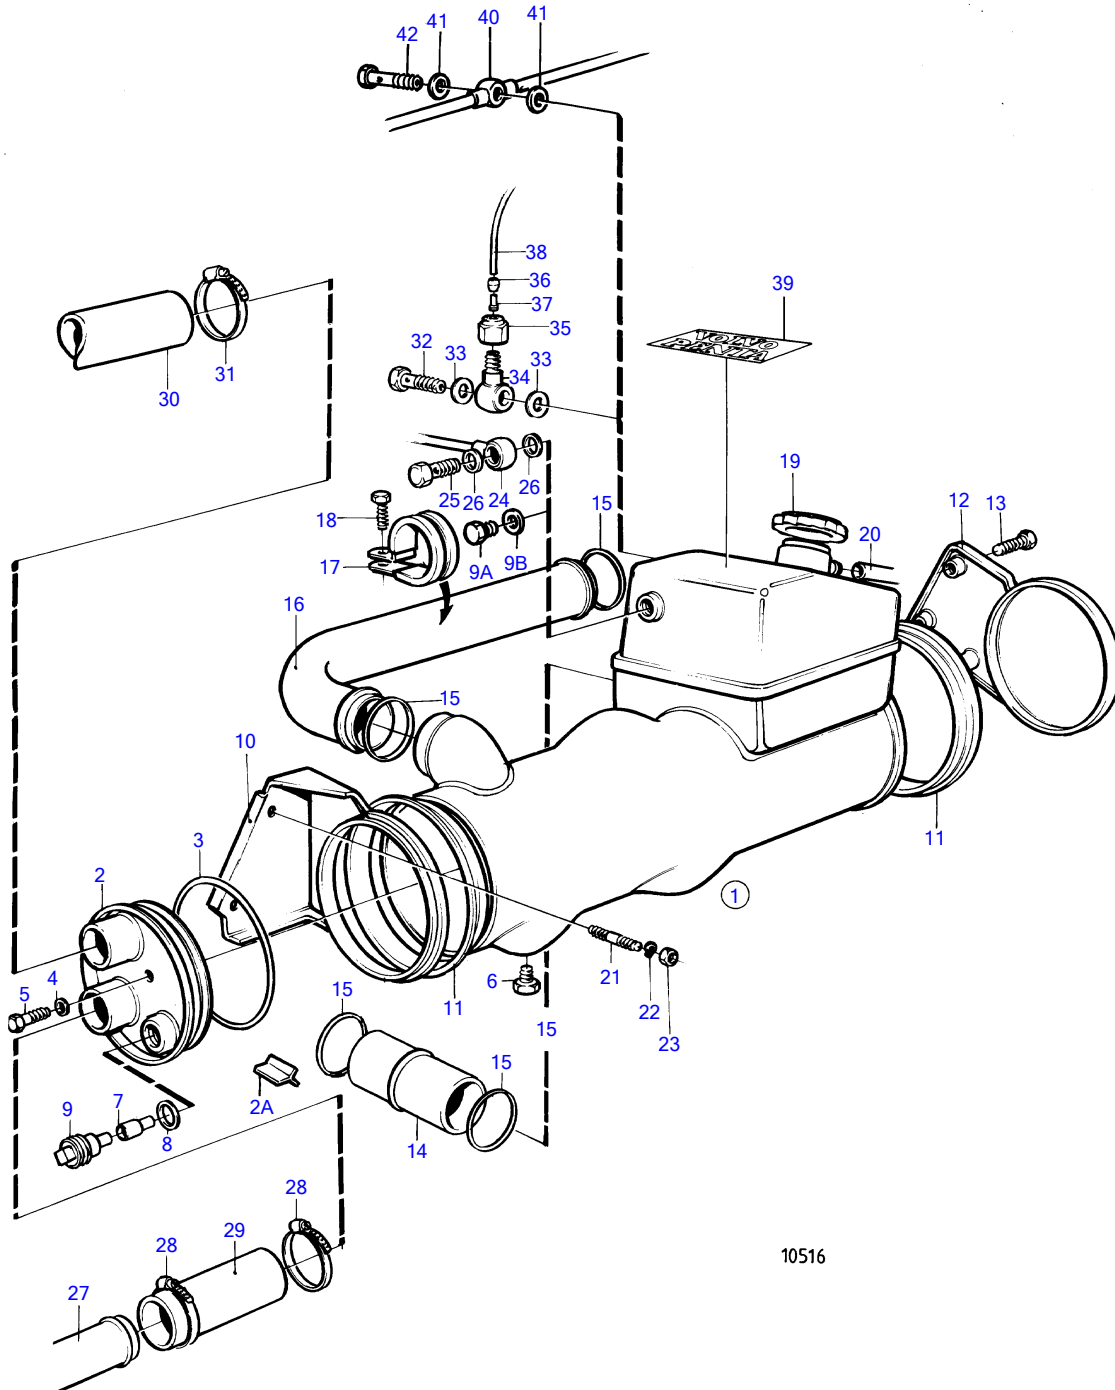

TMD41A

TMD41A

REF	PART NO.	QTY	DESCRIPTION	SEE SEC.	NOTES
1	(838702)	1	Heat exchanger		Replaced by heat exchanger 860276 and air vent hose 860230, Obsolete part
			Bulletin 44-14	44-14-EN	Venting Pipe
1	860276	1	Heat exchanger		
2	860119	1	• Cardboard tube		(858752)
2A	860127	3	• Sealing strip		
3	925027	1	• O-ring		
4	964106	1	• Gasket		
5	963567	1	• Hexagon screw		
6	192134	1	• Plug		
7	838929	1	• Anode		
8	958227	1	• O-ring		
9	858754	1	• Anchorage		
9A	960629	1	• Plug		Included in 860276
9B	11994	1	• Gasket		Included in 860276
10	838729	1	Bracket		
11	838733	2	Adapter		
12	838728	1	Bracket		
13	965185	3	Flange screw		
14	838737	1	Tube		Heat exchanger-circulation pump.
15	968927	4	O-ring		
16	(838798)	1	Coolant pipe		Heat exchanger-thermostat housing., Obsolete part
17	967645	1	Clamp		
18	946544	1	Flange screw		
19	845879	1	Pressure cap		
20	192618	X	Hose		L=700mm
21	953003	1	Stud	19467	
	953007	1	Stud	19467	
22	941908	2	Spring washer		
23	971095	2	Flange nut		(945409)
24	838743	1	Tube	19462	
			Bulletin 44-14	44-14-EN	Venting Pipe
24					Replaced by air VENT hose 860230, 1ea plug 960629 and 1ea gasket 11994
25	969299	1	Hollow screw		(74040)
26	11994	2	Gasket		
27	838778	1	Coolant pipe		Product no.867971, Oil cooler-heat exchanger.
	860278	1	Coolant pipe		Product no.867972,867973, Reverse gear-heat exchanger., (838818)
28	943475	2	Hose clamp		
29	944386	1	Rubber hose		L=60mm
30	944386	1	Rubber hose		Heat exchanger-exhaust bend., For engines with wet exhaust line, L=335mm
31	943475	1	Hose clamp		
32	969299	1	Hollow screw		(74040)
33	11994	2	Gasket		
34	945417	1	Banjo nipple		Only when pipe 838743 is used
35	954356	1	Fitting nut		Only when pipe 838743 is used
36	954364	1	Sleeve		Only when pipe 838743 is used
37	944717	1	Support sleeve		Only when pipe 838743 is used
38	945460	1	Tube		Only when pipe 838743 is used
39		1	Decal		Replaced by decal kit 876234
	876234	1	Decal set		
40	860230	1	Air vent hose		Turbo-heat exchanger-thermostat housing
41	11994	2	Gasket		
42	969299	1	Hollow screw		