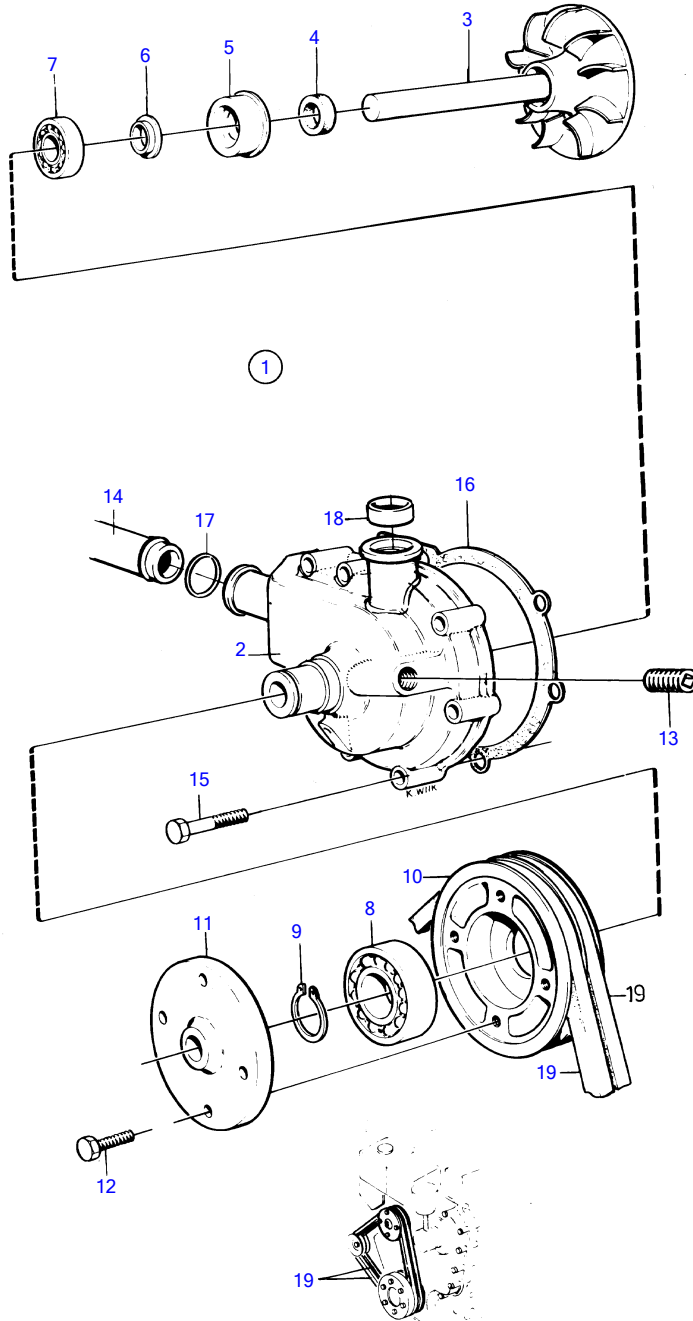

TMD41A, D41A, TAMD41A, AQAD41A, AD41A

9434

TMD41A, D41A, TAMD41A, AQAD41A, AD41A

REF	PART NO.	QTY	DESCRIPTION	SEE SEC.	NOTES
1	838699	1	Water pump		SN-2204109809 Repl by 859127
2		1	• housing		
3		1	• shaft		
4	421306	1	• Wear ring		
5	1545283	1	• Sealing ring		
6	70913	1	• Deflector		
7	1660609	1	• Ball bearing		
8	181538	1	• Ball bearing		
9	914462	1	• Snap ring		
10	1542235	1	• Pulley		
11	1542236	1	• Hub		
12	946173	4	• Flange screw		
13	875626	X	Repair kit		Repl by 275617
	275617	X	Repair kit		Repl by 271080
	271080	X	Repair kit		See group 10A
14	838737	1	Tube		Heat exchanger-circulation pump.
15	947760	6	Flange screw		
16	859027	1	Gasket		
17	925067	1	O-ring		
18	1542198	1	Sealing ring		
				19479	
19		X	drive belt		See group 3