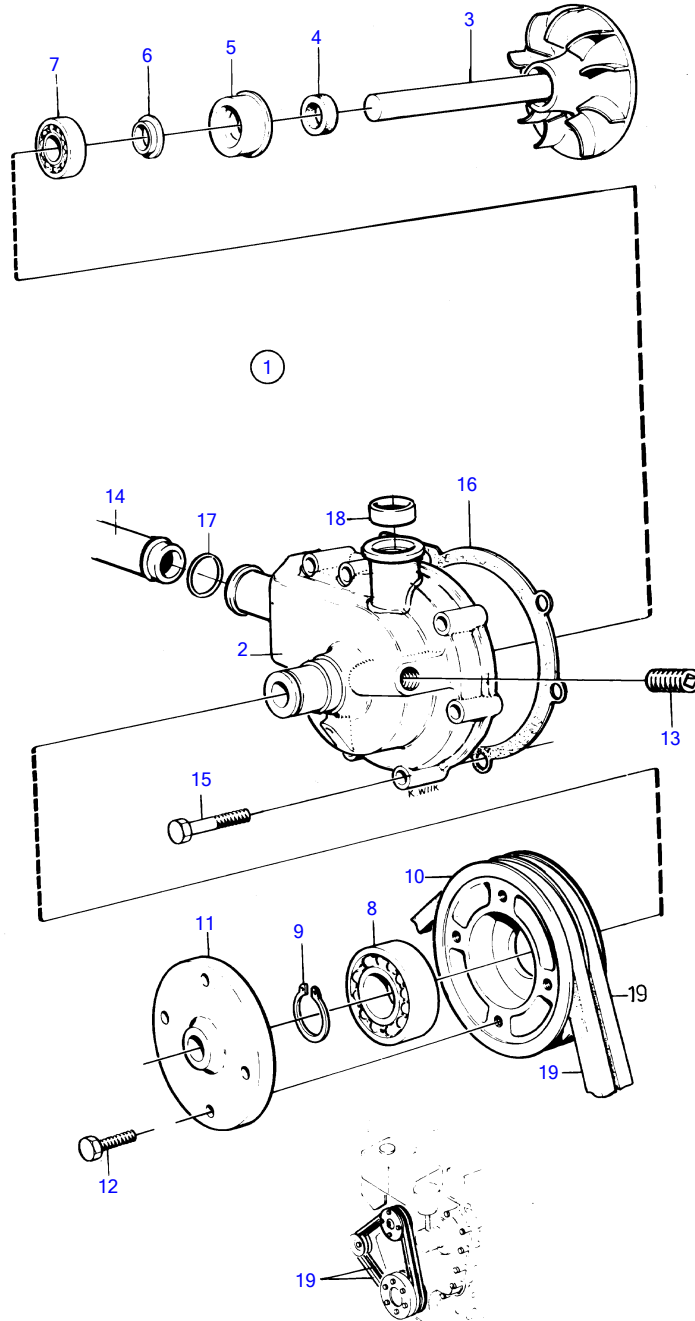

TMD41A, D41A, TAMD41A, AQAD41A, AD41A

9434

TMD41A, D41A, TAMD41A, AQAD41A, AD41A

REF	PART NO.	QTY	DESCRIPTION	SEE SEC.	NOTES
1	838699	1	Water pump		SN-2204109809 Repl by 859127
2		1	• housing		
3		1	• shaft		
4	421306	1	• Wear ring		
5	1545283	1	• Sealing ring		
6	70913	1	• Deflector		
7	1660609	1	• Ball bearing		
8	181538	1	• Ball bearing		
9	914462	1	• Snap ring		
10	1542235	1	• Pulley		
11	1542236	1	• Hub		
12	946173	4	• Flange screw		
13	875626	X	Repair kit		Repl by 275617
	275617	X	Repair kit		Repl by 271080
	271080	X	Repair kit		See group 10A
14	838737	1	Tube		Heat exchanger-circulation pump.
15	947760	6	Flange screw		
16	859027	1	Gasket		
17	925067	1	O-ring		
18	1542198	1	Sealing ring		
				19479	
19		X	drive belt		See group 3