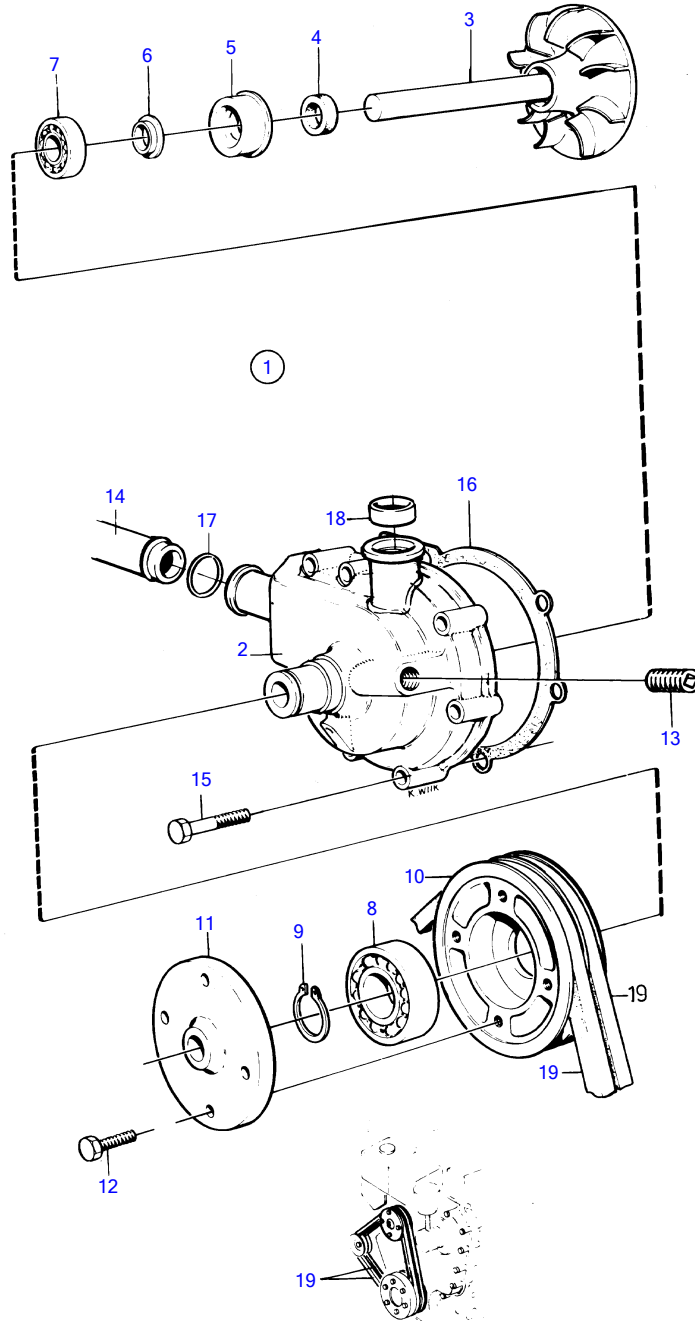

TMD41A, D41A, TAMD41A, AQAD41A, AD41A

## TMD41A, D41A, TAMD41A, AQAD41A, AD41A

REF	PART NO.	QTY	DESCRIPTION	SEE SEC.	NOTES
1	838699	1	Water pump		SN-2204109809 Repl by 859127
2		1	• housing		
3		1	• shaft		
4	421306	1	• Wear ring		
5	1545283	1	• Sealing ring		
6	70913	1	• Deflector		
7	1660609	1	• Ball bearing		
8	181538	1	• Ball bearing		
9	914462	1	• Snap ring		
10	1542235	1	• Pulley		
11	1542236	1	• Hub		
12	946173	4	• Flange screw		
13	875626	X	Repair kit		Repl by 275617
	275617	X	Repair kit		Repl by 271080
	271080	X	Repair kit		See group 10A
14	838737	1	Tube		Heat exchanger-circulation pump.
15	947760	6	Flange screw		
16	859027	1	Gasket		
17	925067	1	O-ring		
18	1542198	1	Sealing ring		
				19479	
19		X	drive belt		See group 3