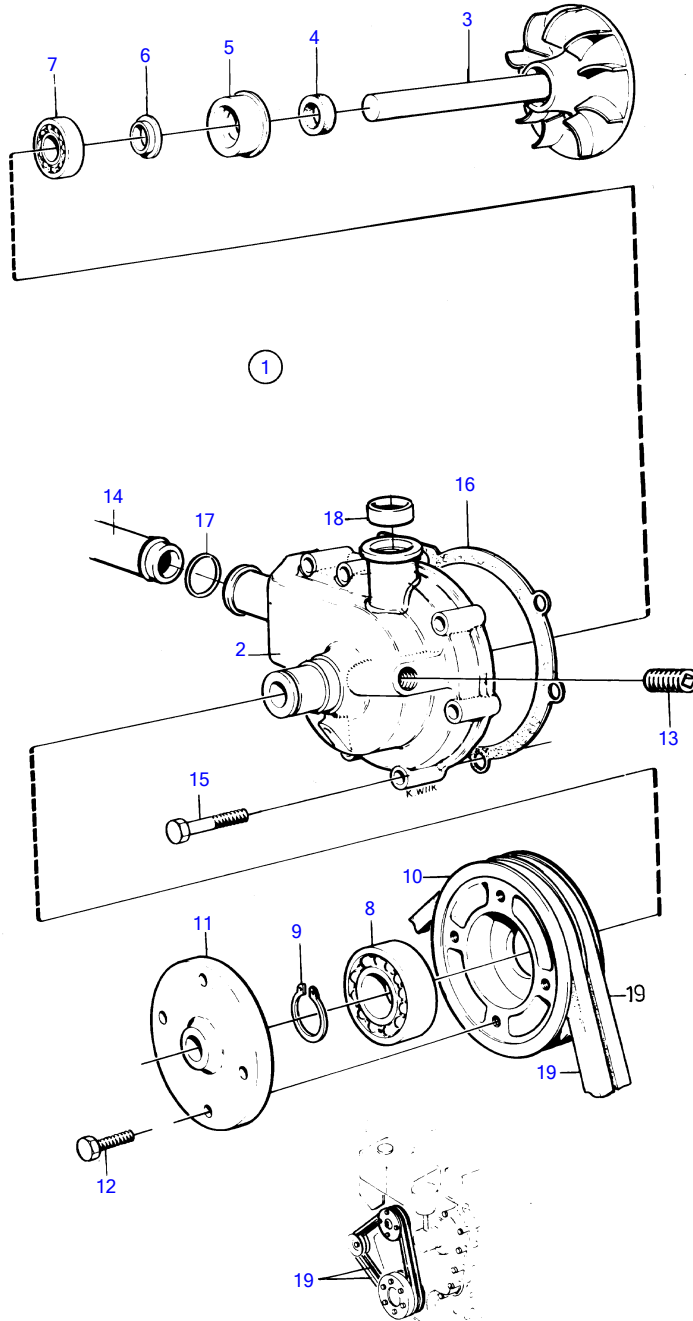

TMD41A, D41A, TAMD41A, AQAD41A, AD41A

9434

## TMD41A, D41A, TAMD41A, AQAD41A, AD41A

REF	PART NO.	QTY	DESCRIPTION	SEE SEC.	NOTES
1	838699	1	Water pump		SN-2204109809 Repl by 859127
2		1	• housing		
3		1	• shaft		
4	421306	1	• Wear ring		
5	1545283	1	• Sealing ring		
6	70913	1	• Deflector		
7	1660609	1	• Ball bearing		
8	181538	1	• Ball bearing		
9	914462	1	• Snap ring		
10	1542235	1	• Pulley		
11	1542236	1	• Hub		
12	946173	4	• Flange screw		
13	875626	X	Repair kit		Repl by 275617
	275617	X	Repair kit		Repl by 271080
	271080	X	Repair kit		See group 10A
14	838737	1	Tube		Heat exchanger-circulation pump.
15	947760	6	Flange screw		
16	859027	1	Gasket		
17	925067	1	O-ring		
18	1542198	1	Sealing ring		
				19479	
19		X	drive belt		See group 3