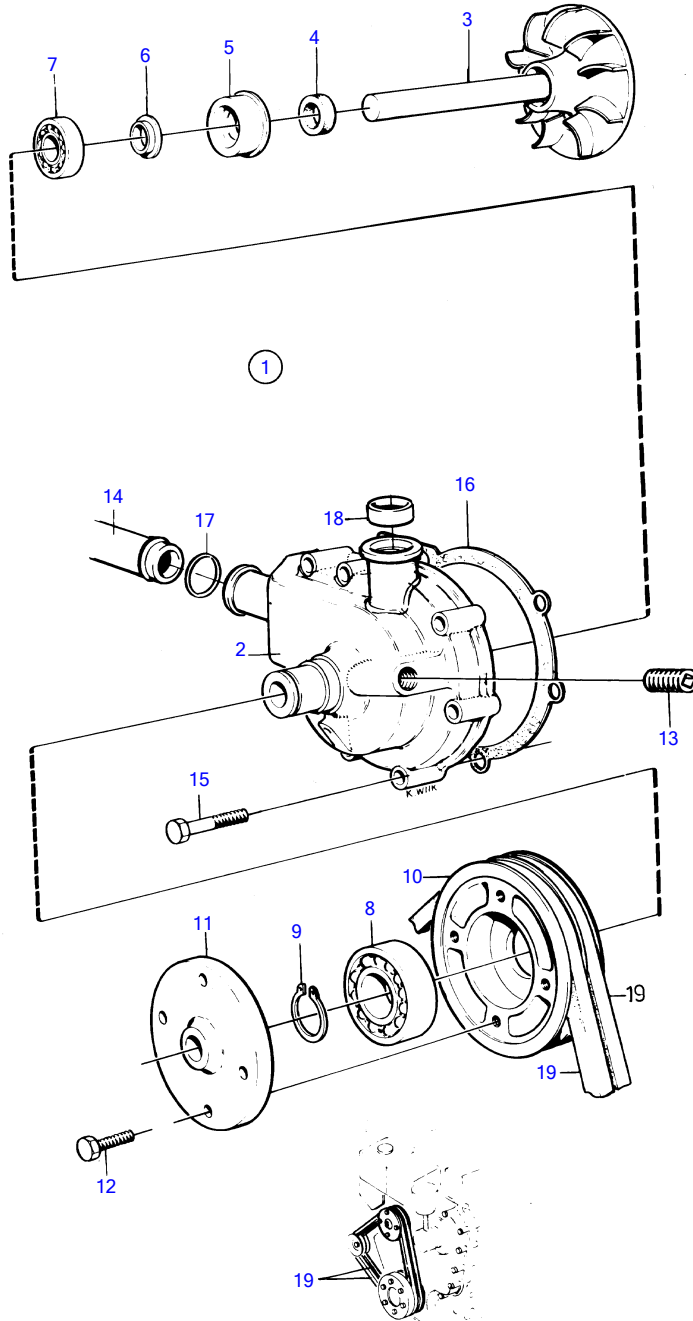

TMD41A, D41A, TAMD41A, AQAD41A, AD41A

TMD41A, D41A, TAMD41A, AQAD41A, AD41A

REF	PART NO.	QTY	DESCRIPTION	SEE SEC.	NOTES
1	838699	1	Water pump		SN-2204109809 Repl by 859127
2		1	• housing		
3		1	• shaft		
4	421306	1	• Wear ring		
5	1545283	1	• Sealing ring		
6	70913	1	• Deflector		
7	1660609	1	• Ball bearing		
8	181538	1	• Ball bearing		
9	914462	1	• Snap ring		
10	1542235	1	• Pulley		
11	1542236	1	• Hub		
12	946173	4	• Flange screw		
13	875626	X	Repair kit		Repl by 275617
	275617	X	Repair kit		Repl by 271080
	271080	X	Repair kit		See group 10A
14	838737	1	Tube		Heat exchanger-circulation pump.
15	947760	6	Flange screw		
16	859027	1	Gasket		
17	925067	1	O-ring		
18	1542198	1	Sealing ring		
				19479	
19		X	drive belt		See group 3