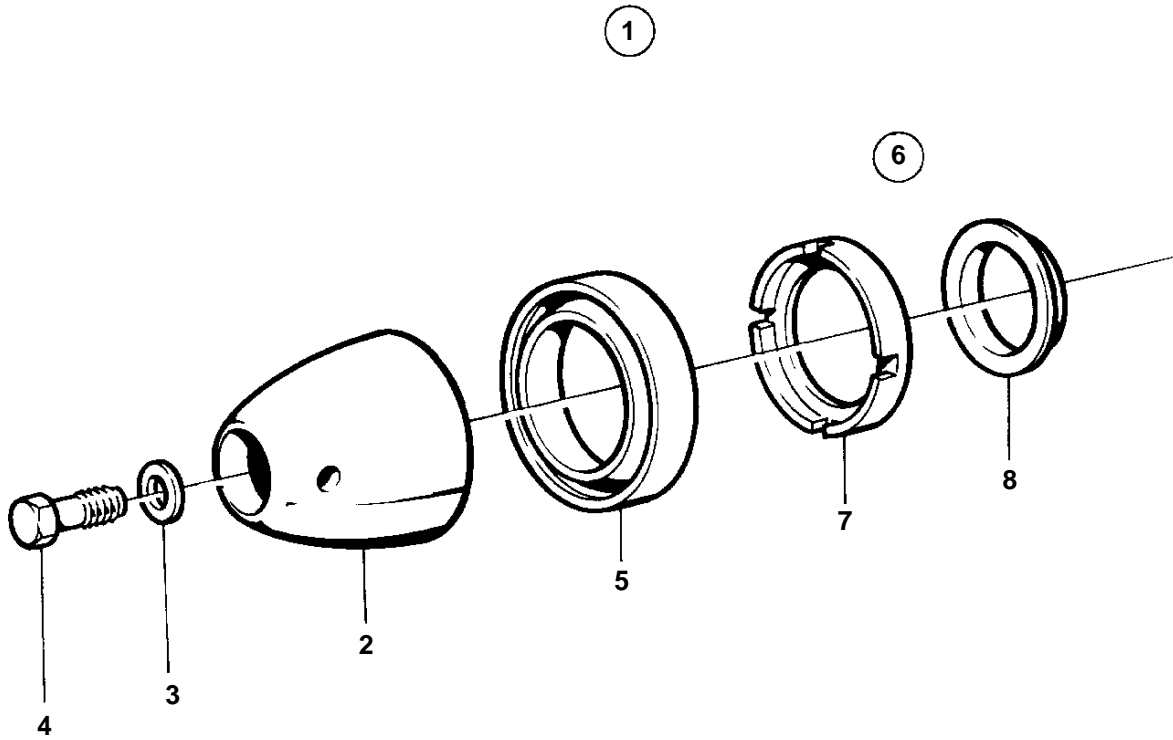

COMMON

**COMMON**

REF	PART NO.	QTY	DESCRIPTION	NOTES
1	854666	1	Propeller cone kit	REPLACED BY 872614
2		1	· Propeller cone	BLACK
3	941670	1	· Washer	
4	852216	1	· Lock screw	
5	853676	1	· Spacer ring	
6	854667	1	· Mounting kit	
7	854294	1	· · Plastic washer	
8	854655	1	· · Washer	
9	854669	1	Tool kit	