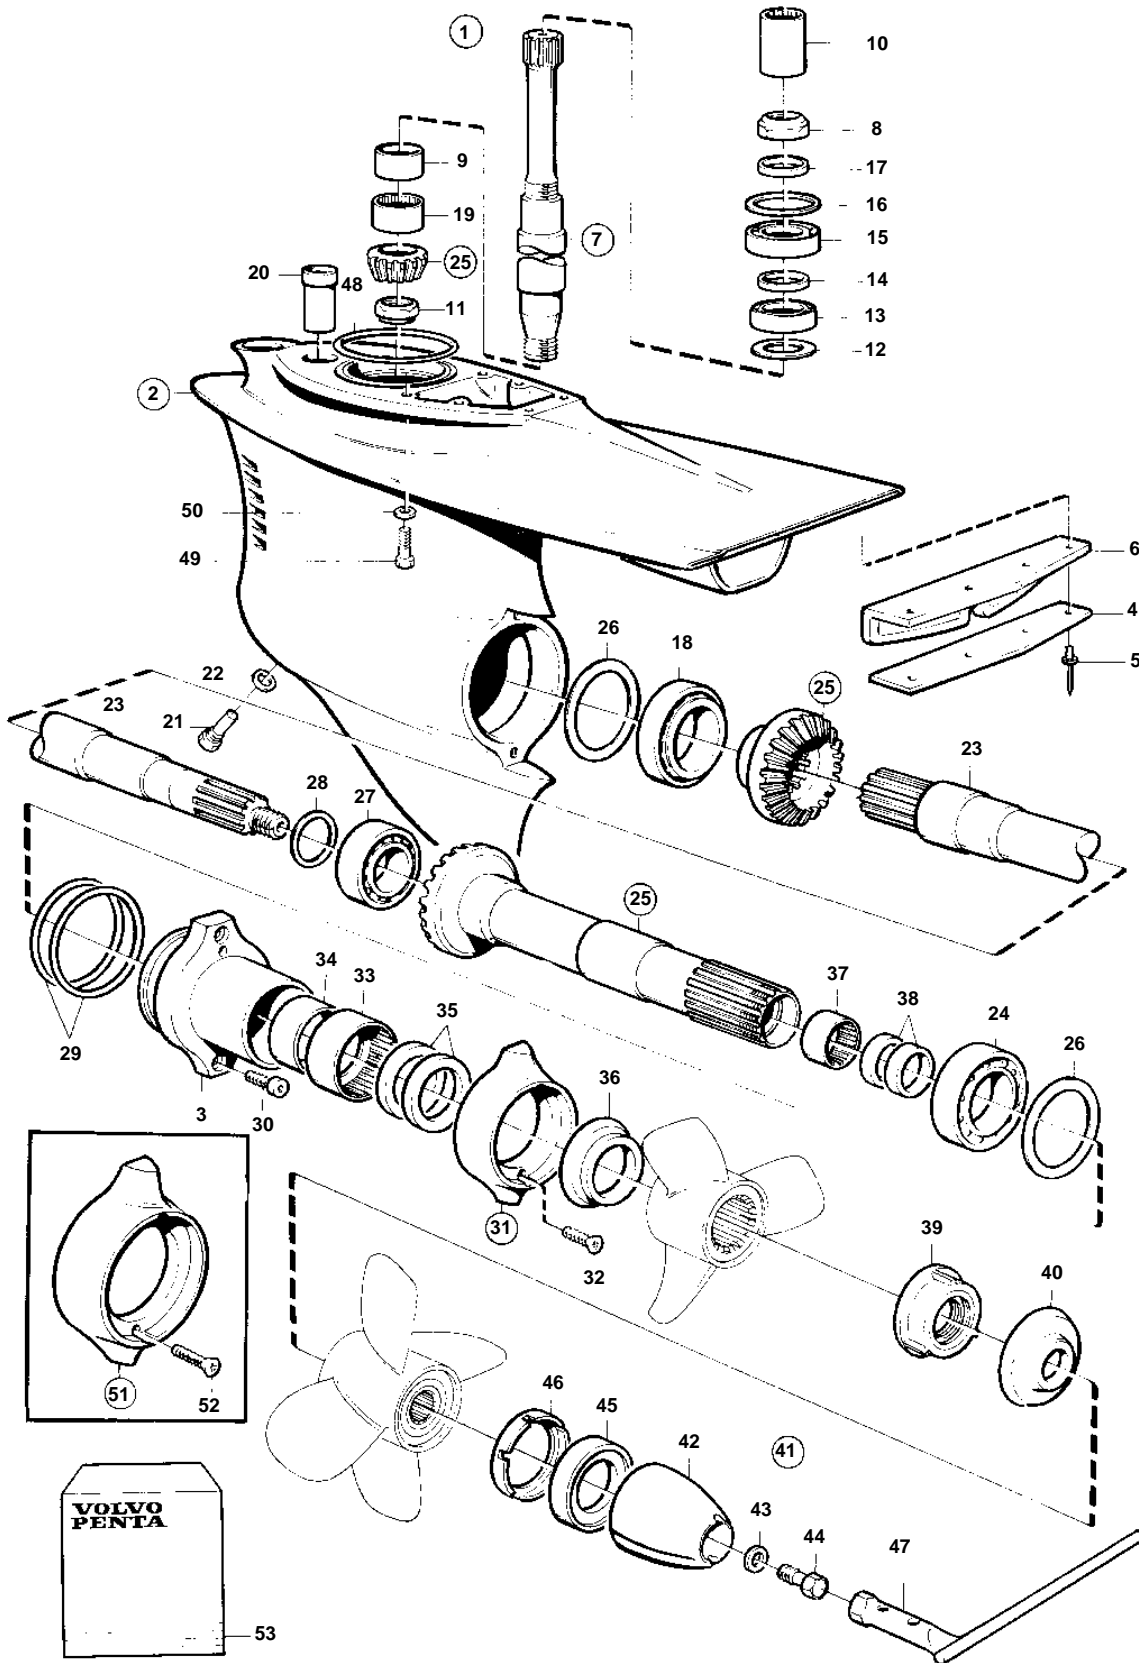

DP-D1

15162

DP-D1

REF	PART NO.	QTY	DESCRIPTION	SEE SEC.	NOTES
1	872767	1	Gear under		RATIO 2.30:1
	3803186	1	Gear under, exchange		Exchange unit
2	872307	1	· Gear housing		
3	854053	1	· · Bearing housing		
4	872439	1	· · Attaching plate		
5	977711	4	· · Pop rivet		
6	872438	1	· · Check valve		
7	854611	1	· Intermedi.shaft kit		
8	969071	1	· · Round nut		Included in gasket kit.
9	184682	1	· · Inner ring		
10	854553	1	· · Splined sleeve		
			· · Bulletin P-44-1-6	P-44-1-6-EN	Lower Gear Unit
11	852212	1	· Nut		Included in gasket kit.
12	941832	X	· Shim		TH=0,05mm
	941833	X	· Shim		TH=0,20mm
13	183374	1	· Ball bearing		
14	944970	X	· Shim		
15	11072	1	· Roller bearing		
16	944522	X	· Shim		TH=0,05mm
	42981	X	· Shim		TH = 0,10mm
	968057	X	· Shim		TH=0,20mm
	42980	X	· Shim		TH=0.35mm
17	897387	1	· Spacer ring		
18	11044	1	· Bearing		
19	184654	1	· Needle bearing		
20	814482	1	· Oil pump screen		
21		1	· Adjuster screw		
22	955974	1	· O-ring		Included in gasket kit.
23	872533	1	· Driveshaft		
24	184765	1	· Roller bearing		
25	852380	1	· Gear set		RATIO 2.30:1
26	967352	X	· Shim		TH = 0.05mm
	941823	X	· Shim		TH = 0.10mm
	967351	X	· Shim		TH = 0.15mm
	941824	X	· Shim		TH = 0.20mm
	941825	X	· Shim		TH = 0.40mm
27	184691	1	· Bearing		
28	191834	X	· Shim		TH = 0,10mm
	191835	X	· Shim		TH = 0.15mm
	191837	X	· Shim		TH = 0,25mm
29	925258	2	· O-ring		Included in gasket kit.
30	941812	2	· Screw		
31	875821	1	· Zinc ring kit		
32	966808	2	· · Screw		
33	183859	1	· Needle bearing		
34	184683	1	· Inner ring		
35	851407	2	· Sealing ring		Included in gasket kit.
36	872871	1	· Line cutter		FRONT
37	183272	1	· Needle bearing		
38	853871	1	· Sealing ring kit		Included in gasket kit.
39	3851334	1	· Propeller nut		(873049)
40	872872	1	· Line cutter		REAR
41	872549	1	· Propeller cone kit		
42	872547	1	· · Propeller cone		
43	943194	1	· · Washer		
44	872546	1	· · Lock screw		M12
45	853676	1	· · Spacer ring		
46	854294	1	· · Plastic washer		
47	873058	1	· Tool kit		
48	925256	1	O-ring		Included in gasket kit.. Included in complete drive.
49	941810	4	Screw		Included in complete drive.
50	853095	4	Washer		Included in complete drive.
51	876138	1	Magnesium kit		