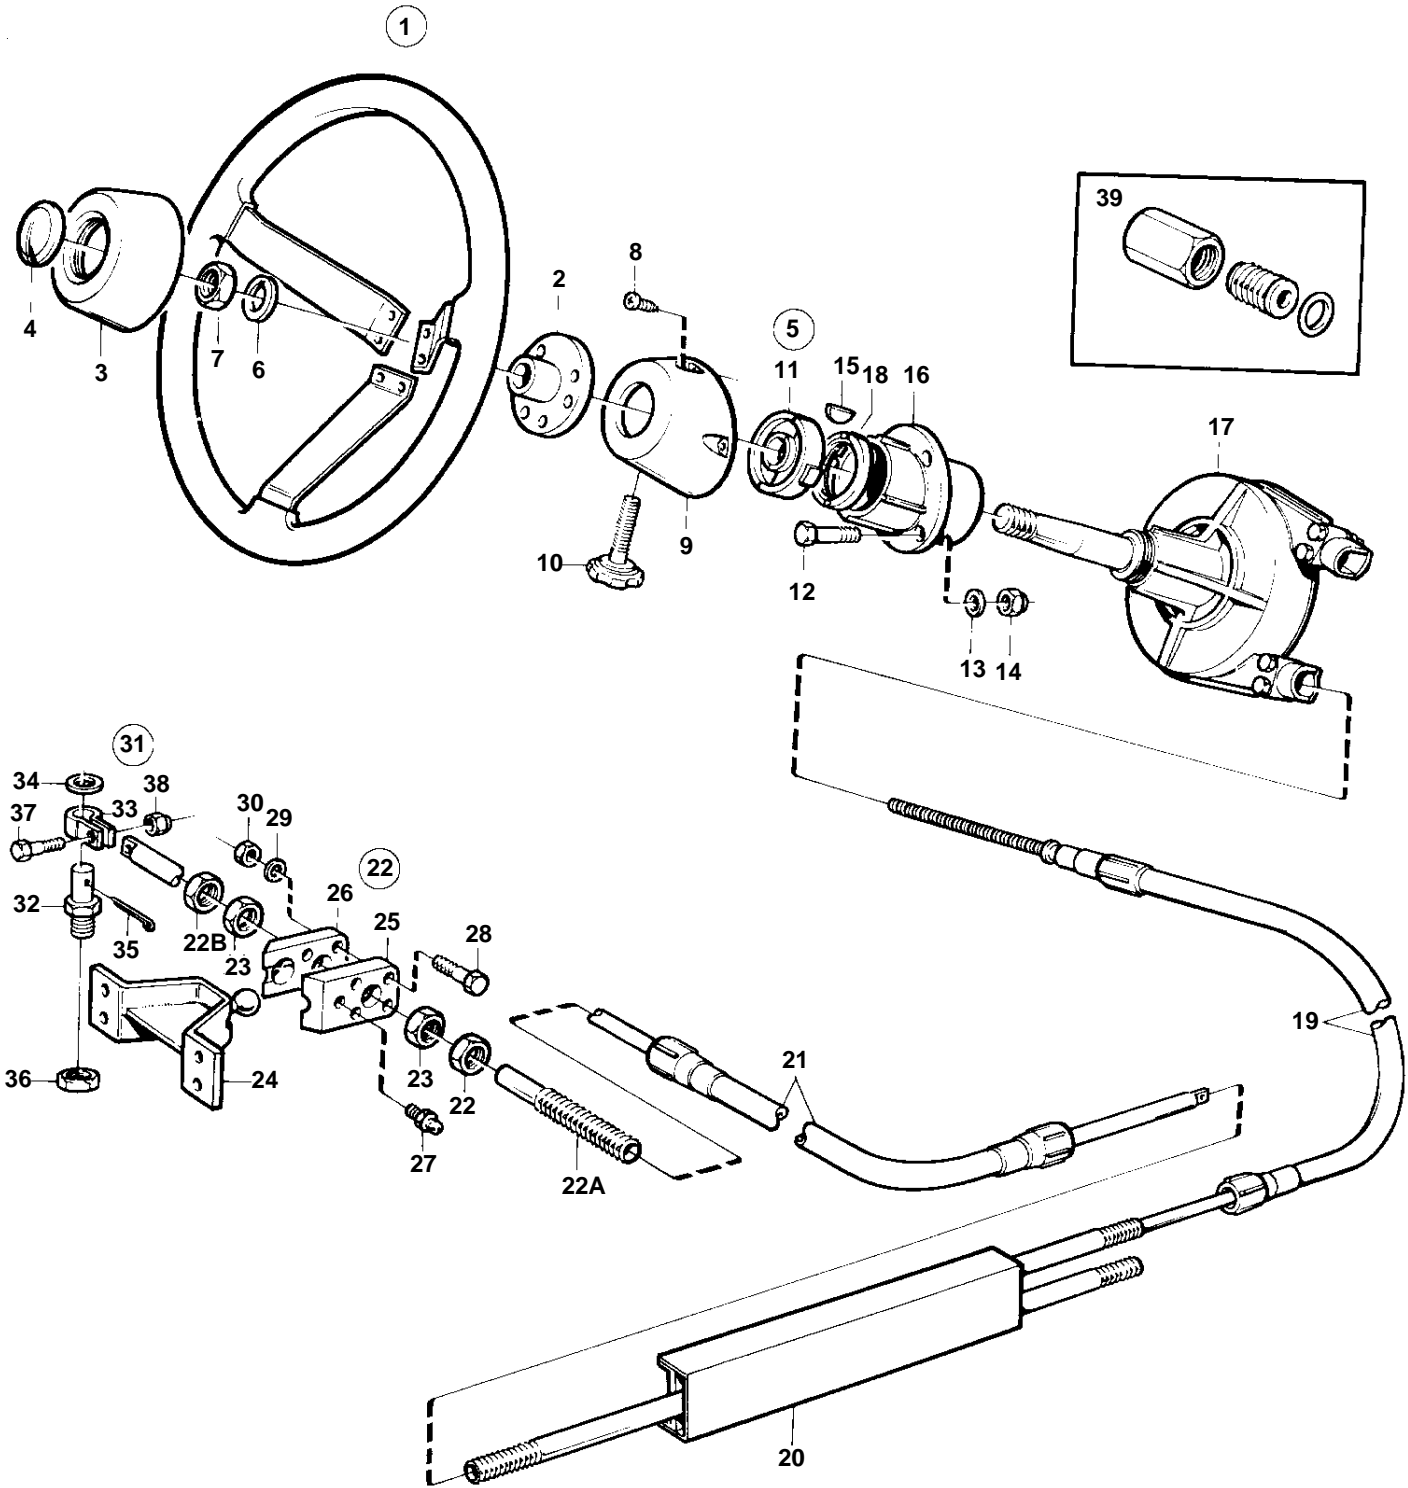

COMMON

15565

COMMON

REF	PART NO.	QTY	DESCRIPTION	NOTES
1	850936	1	Steering wheel	
2		1	• Steering wheel hub	
3		1	• Steering wheel pad	
4		1	• Steering wh emblem	
5	853182	1	Mounting kit	90° WHITE
	1140023	1	Mounting kit	90° BLACK
	853183	1	Mounting kit	70° WHITE
	1140024	1	Mounting kit	70° BLACK
6	3851613	1	• Lock washer	
7	955793	1	• Nut	
8	965325	2	• Screw	
9		1	• Cover	
10	3851612	1	• Screw	
11	3851611	2	• Bearing bushing	
12	955298	4	• Screw	
13	955894	4	• Washer	
14	946036	4	• Lock nut	
15	160807	1	• Key	
16		1	• Steering head	
17	853181	1	Steering box	
18	3851614	1	• Nut	
19	828886	1	Steering cable	L=2,00m
	828887	1	Steering cable	L=2,25m
	828888	1	Steering cable	L=2,50m
	828889	1	Steering cable	L=2,75m
	853185	1	Steering cable	L=3,00m
	853186	1	Steering cable	L=3,25m
	853187	1	Steering cable	L=3,50m
	853188	1	Steering cable	L=3,75m
	853189	1	Steering cable	L=4,00m
	853190	1	Steering cable	L=4,25m
	853191	1	Steering cable	L=4,50m
	853192	1	Steering cable	L=4,75m
	853193	1	Steering cable	L=5,00m
	828863	1	Steering cable	L=5,25m
	853194	1	Steering cable	L=5,50m
	828864	1	Steering cable	L=5,75m
	853195	1	Steering cable	L=6,00m
	828865	1	Steering cable	L=6,25m
	853196	1	Steering cable	L=6,50m
	828866	1	Steering cable	L=6,75m
	853197	1	Steering cable	L=7,00m
	853286	1	Steering cable	L=7,50m
	853287	1	Steering cable	L=8,00m
	853288	1	Steering cable	L=8,50m
	853289	1	Steering cable	L=9,00m
20		1	Ds unit	
21	853387	1	• Steering cable	
22	853290	1	Stern attachment	
22A	850771	1	• Anchorage	
22B	850778	2	• Nut	
23	853306	2	• Nut	
24	851093	1	• Bracket	
25		1	• Anchorage	
26		1	• Anchorage	
27	951739	1	• Lubricating nipple	
28	940101	2	• Screw	
29	941906	2	• Spring washer	
30	963105	2	• Nut	
31	828924	1	Ball joint kit	
32		1	• • Split pin bolt	
33		1	• • Bracket	
34	955897	1	• • Washer	