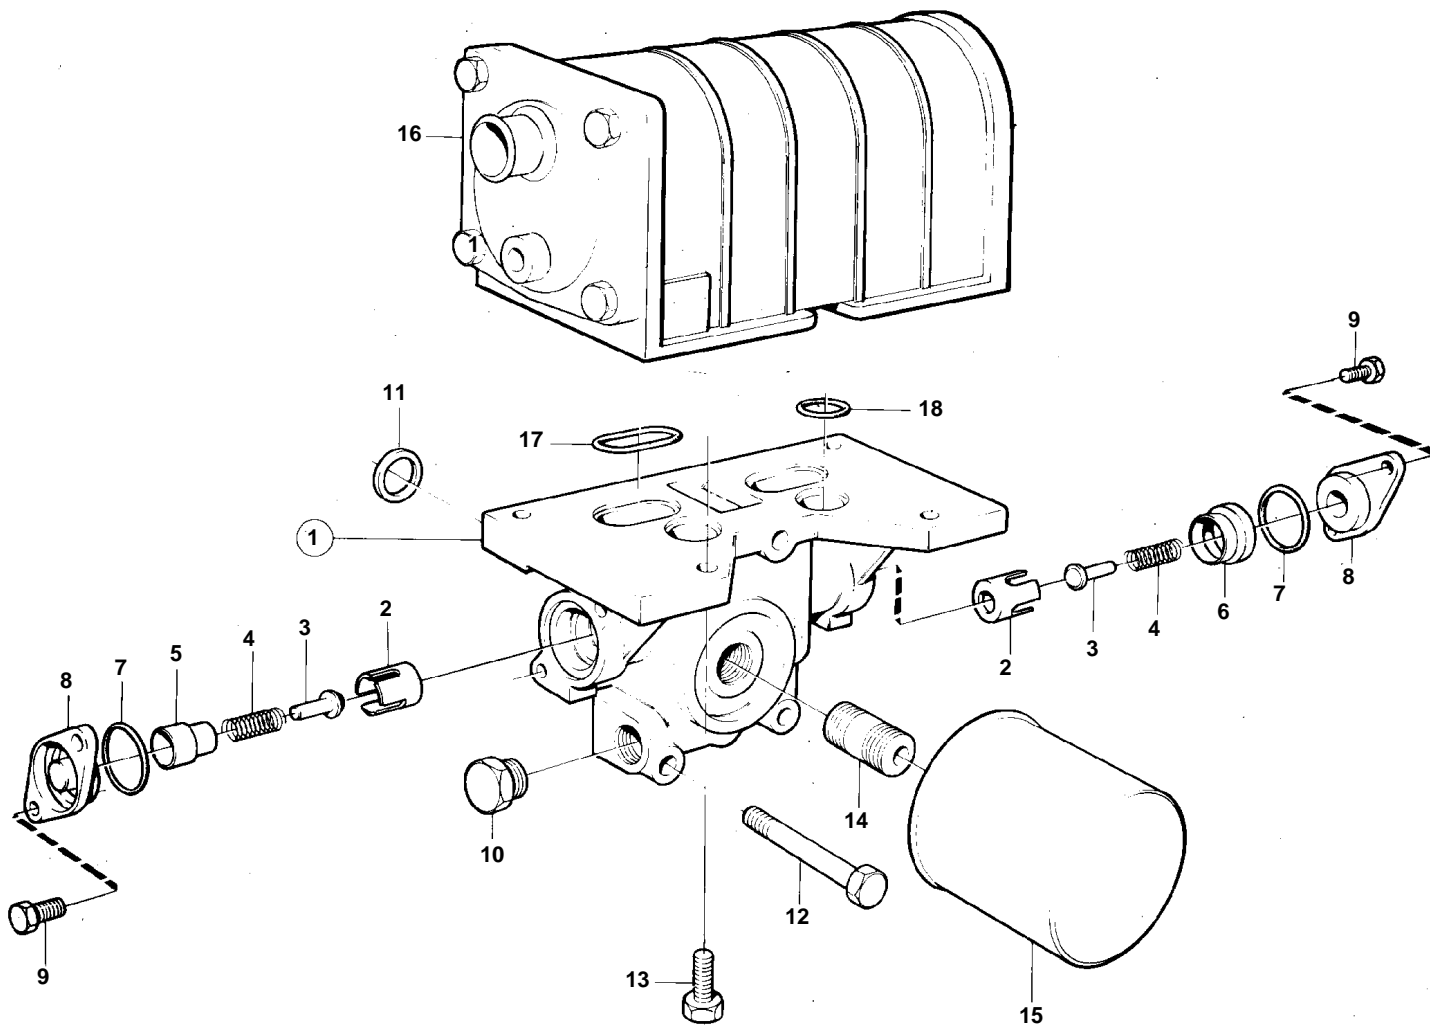

TMD31D, TAMD31D, AD31D, AD31XD

11444

TMD31D, TAMD31D, AD31D, AD31XD

REF	PART NO.	QTY	DESCRIPTION	NOTES
1	860608	1	Housing	
2	1542265	2	• Seat	
3	471085	2	• Valve	
4	468067	2	• Valve spring	
5	1542268	1	• Sleeve	
6	1542266	1	• Sleeve	
7	925065	2	• O-ring	
8	1542267	2	• Cover	
9	946544	4	• Flange screw	
10	479977	1	• Plug	(952077)
11	469483	4	Sealing ring	
12	965182	3	Flange screw	
13	946671	4	Flange screw	
14	846015	1	Nipple	
15	3517857	1	Oil filter	
16		1	Oil cooler	
17	859086	2	Sealing ring	
18	469483	2	Sealing ring	