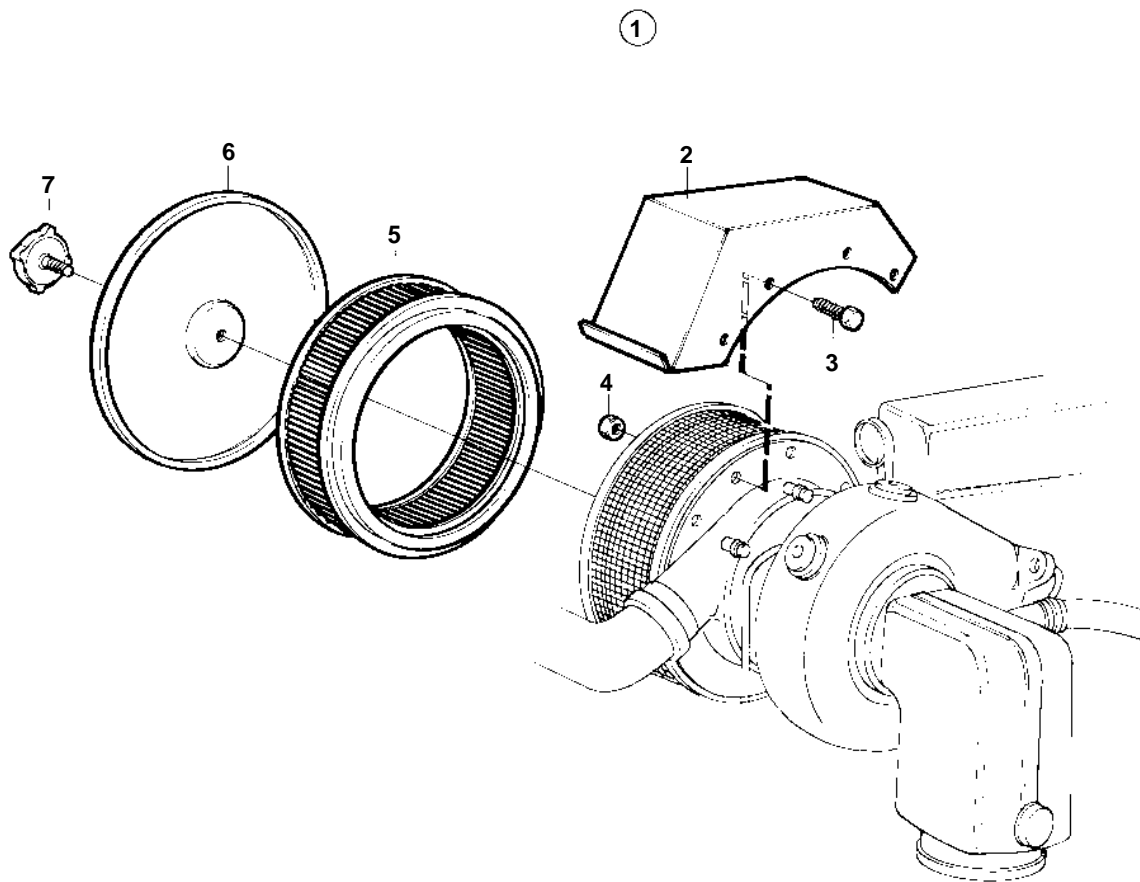

COMMON

10228

COMMON

REF	PART NO.	QTY	DESCRIPTION
1	859563	1	Drip protection
2	859562	1	· Drip protection
3	945358	4	· Flange screw
4	945407	4	· Flange nut
5	858488	1	Filter insert
6		1	Cover
7	859729	1	Knob