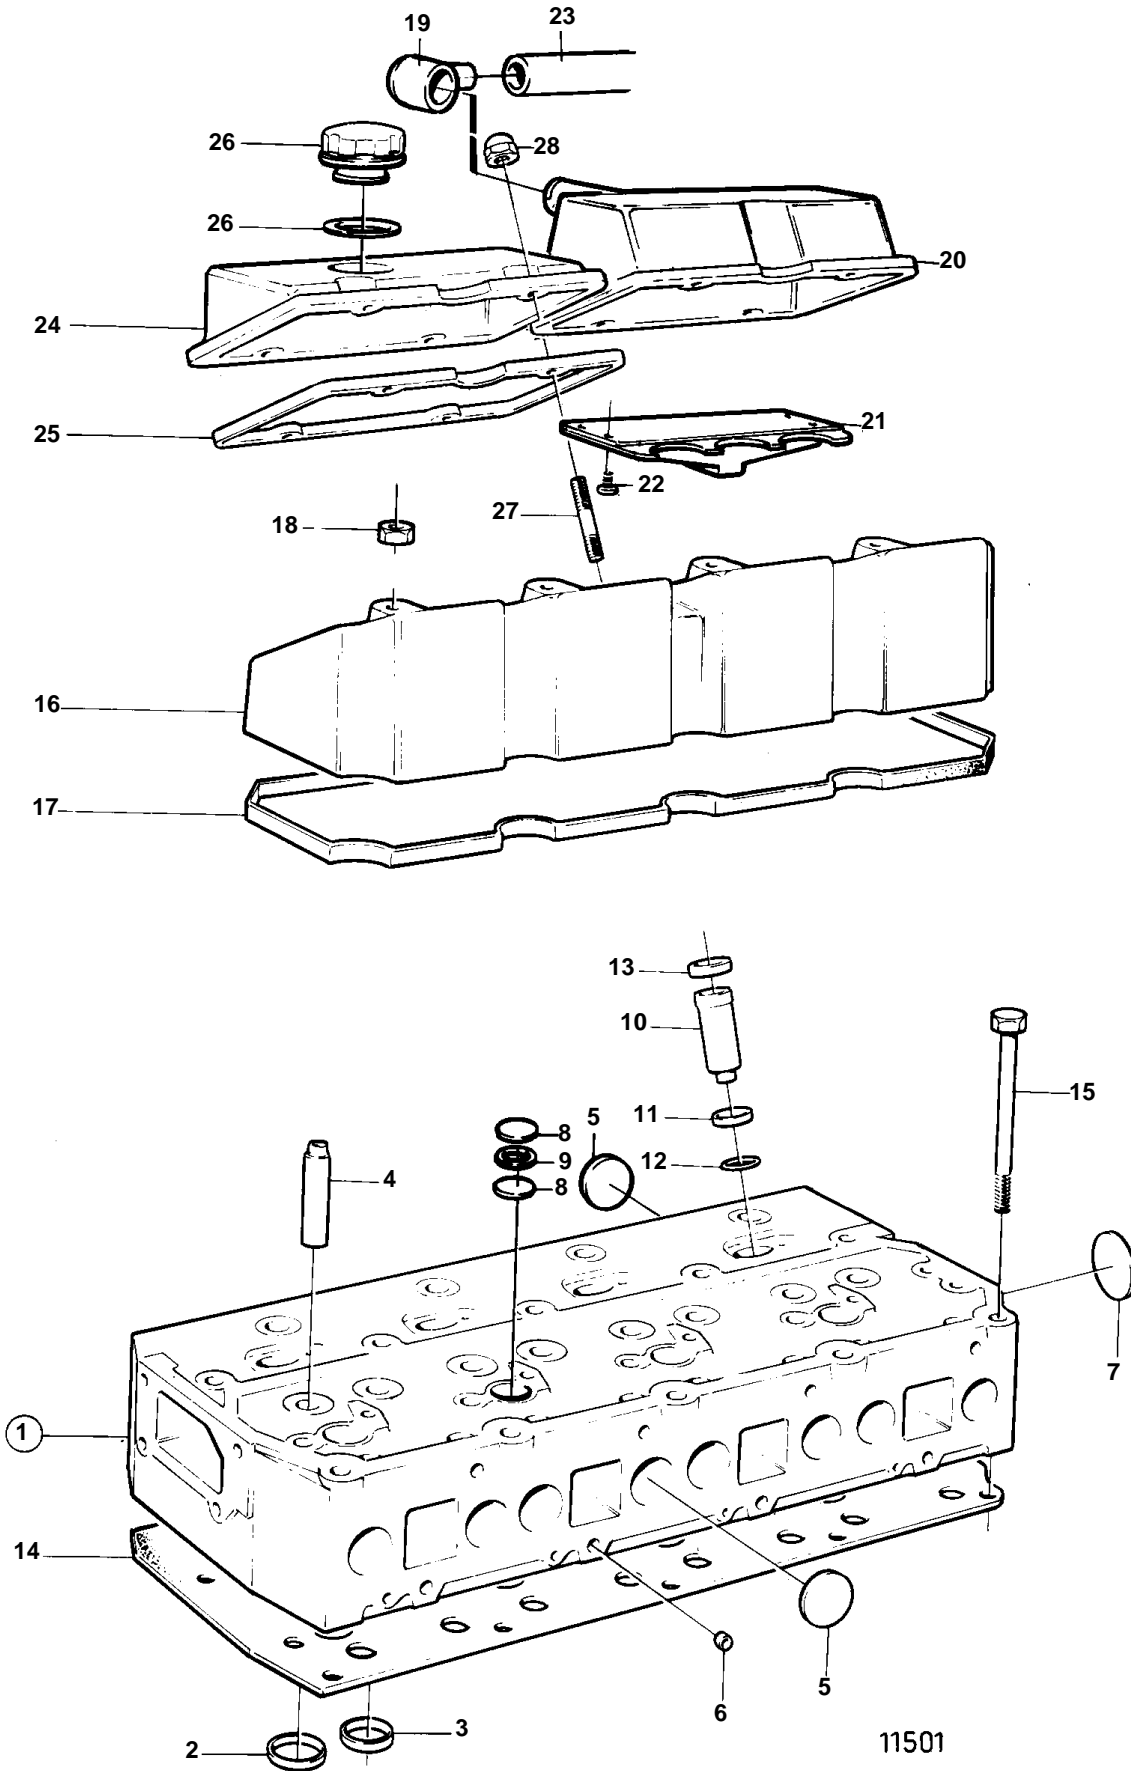

TMD31D, TAMD31D, AD31D, AD31XD

TMD31D, TAMD31D, AD31D, AD31XD

REF	PART NO.	QTY	DESCRIPTION		NOTES
1	860646	1	Cylinder head	SO	
2	858331	4	· Valve seat, exhaust		
3	860035	4	· Valve seat, intake		
4	419653	8	· Valve guide		
5	477026	9	· Expansion plug		
6	967853	8	· Cap plug		
7	968955	1	· Expansion plug		
8	967948	8	· Expansion plug		
9	949329	4	· Gasket		
10	861255	4	· Spray sleeve		
11	838896	4	· Sealing ring		
12	838821	4	· O-ring		
13	838619	4	· Steel ring		
14	858993	1	Gasket		
15	838775	19	Screw		
16	838648	1	Valve cover		
17	838652	1	Gasket		
18	968862	4	Nut		
19	861115	1	Rubber sleeve		
20	860541	1	Valve cover		
21	860601	1	· Insert		
22	977771	4	· Screw	OP	
23	946234	X	Pipe		L=365mm
24	838651	1	Valve cover		
25	838654	2	Gasket		
26	3547599	1	Oil filler cap		
27	953034	8	Stud		
28	968458	8	Nut		