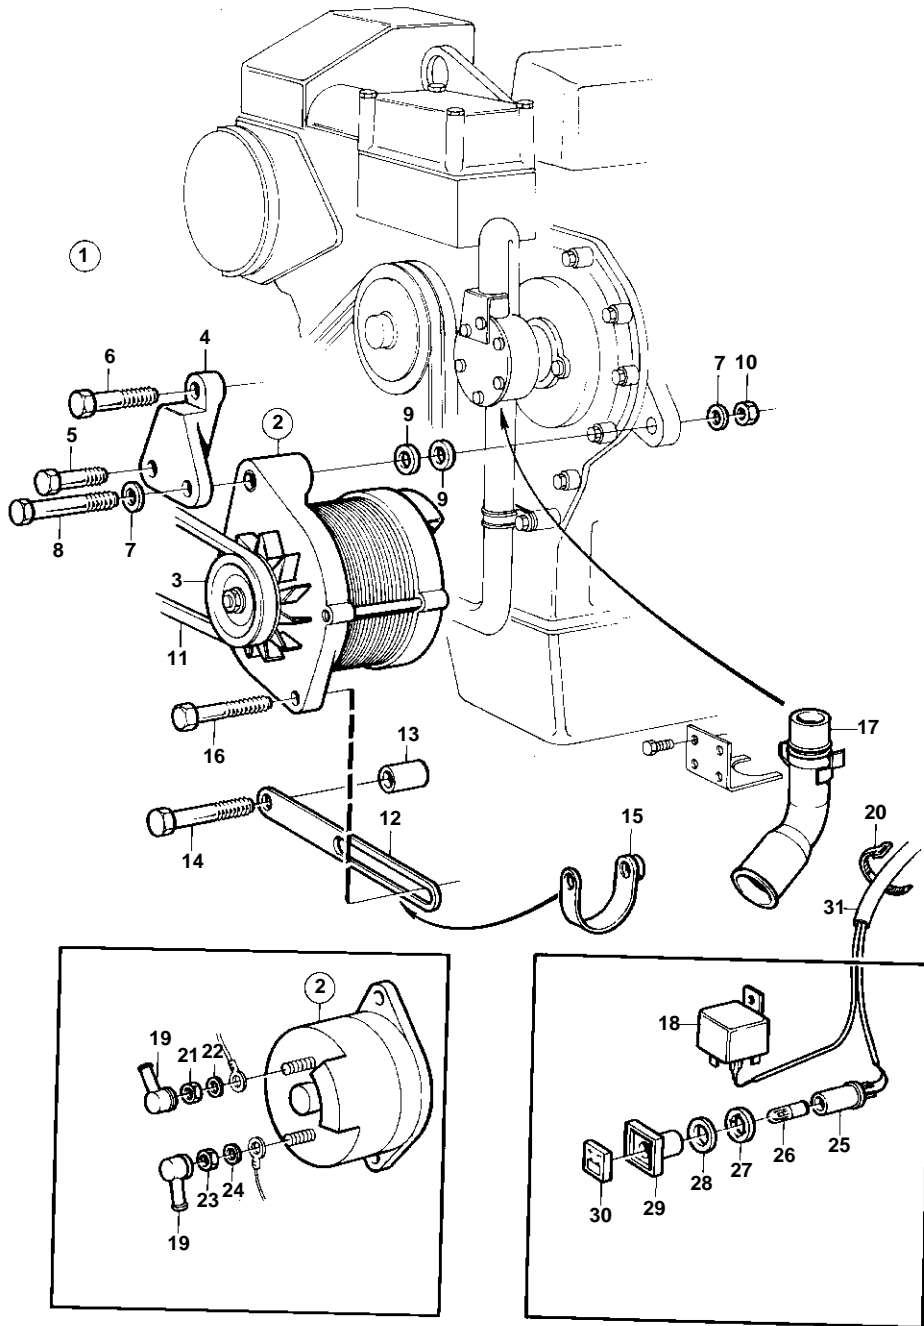

COMMON

8432

COMMON

REF	PART NO.	QTY	DESCRIPTION	SEE SEC.	NOTES
1	858620	1	Alternator kit		12V 50A
2	872926	1	• Alternator	1029	14V 50A
3	841813	1	• Pulley		
4	843057	1	• Bracket		
5	965183	1	• Flange screw		
6	965180	1	• Flange screw		
7	941908	2	• Spring washer		
8	955332	1	• Screw		
9	192495	2	• Washer		
10	971095	1	• Nut		
11	967109	1	• V-belt		
12	843055	1	• Tensioner		
13	843075	1	• Sleeve		
14	965183	1	• Flange screw		
15	466735	1	• Tensioning eyelet		
16	947760	1	• Flange screw		
17	858559	1	• Hose connection		
18	872300	1	• Relay		
19	842150	1	• Protective cap		
20	948210	X	• Strip clamp		
21	955780	1	• Nut		
22	941905	1	• Spring washer		
23	955781	1	• Nut		
24	941906	1	• Spring washer		
25	808175	1	• Bulb socket		
26	19923	1	• Bulb		
27	967583	1	• Retainer		
28	829714	1	• Seal		
29	838455	1	• Retainer		
30	838457	1	• Symbol strip		
31		X	• Cables and terminals		