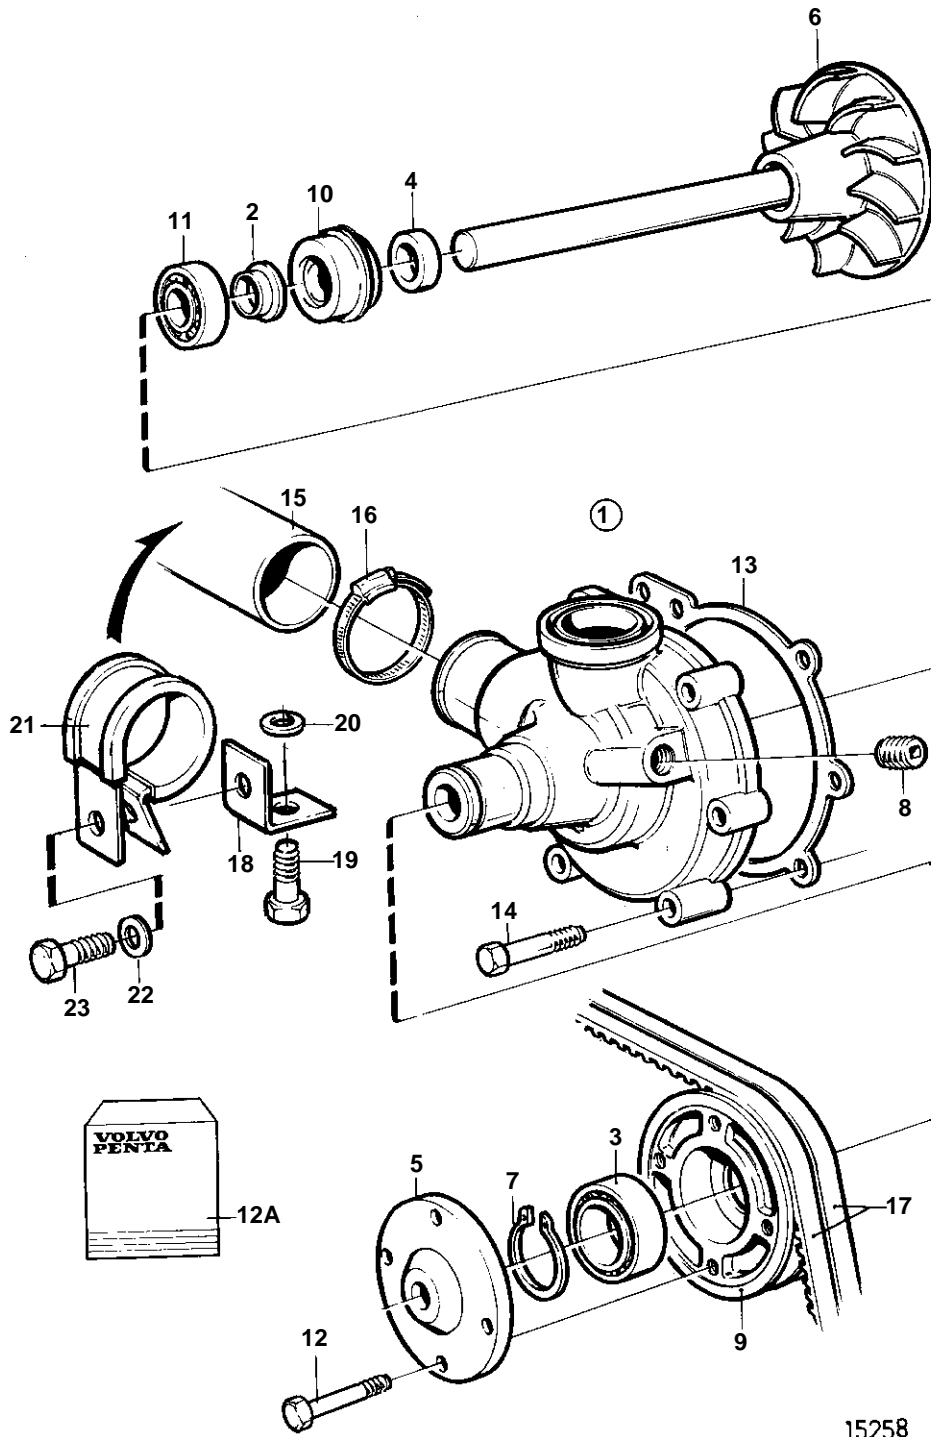

TMD31D, TAMD31D, AD31D, AD31XD

**TMD31D, TAMD31D, AD31D, AD31XD**

REF	PART NO.	QTY	DESCRIPTION	NOTES
1	861303	1	Water pump	
2	70913	1	• Deflector	Included in overhaul kit.
3	181538	1	• Ball bearing	Included in overhaul kit.
4	421306	1	• Wear ring	Included in overhaul kit.
5	860455	1	• Hub	
6		1	• Shaft	Included in overhaul kit.
7	914462	1	• Lock ring	Included in overhaul kit.
8	479977	1	• Plug	(952077)
9	1542235	1	• Pulley	
10	1545283	1	• Sealing ring	Included in overhaul kit.
11	1660609	1	• Ball bearing	Included in overhaul kit.
12	946173	4	• Flange screw	
12A	876560	1	Repair kit	SEE GROUP 99
13	859027	1	Gasket	Included in overhaul kit.
14	947760	6	Flange screw	
15	861279	1	Hose	Heat exchanger-expansion tank-water pump.
16	943477	1	Hose clamp	
17	966978	1	V-belt kit	
18	846780	1	Bracket	
19		1	Screw	SEE GROUP 22
20	955894	1	Washer	
21	952635	1	Clamp	
22	955893	1	Washer	
23	968855	1	Flange screw	