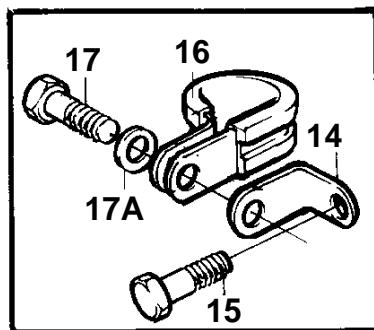

TMD31D, TAMD31D

11480

TMD31D, TAMD31D

REF	PART NO.	QTY	DESCRIPTION	SEE SEC.	NOTES
1	860629	1	Sea water pump	556	
2	858467	1	Companion flange		
3	968971	1	O-ring		
4	946173	2	Flange screw		
5	946671	1	Flange screw		
6	860701	1	Bracket		
7	860700	1	Clamp		
8	861387	1	Bracket		
9	947760	1	Flange screw		
10	857045	1	Clamp		
11	843075	1	Sleeve		
12	945444	1	Flange screw		
13	955894	1	Washer		
14	846780	1	Bracket		
15	965181	1	Screw		
16	952640	1	Clamp		
17	968855	1	Flange screw		
17A	955893	1	Washer		
18	860997	1	Hose		Sea water pump-oil cooler.
19	943476	1	Hose clamp		
20	860639	1	Hose		Reverse gear-sea water pump.
21	961669	2	Hose clamp		