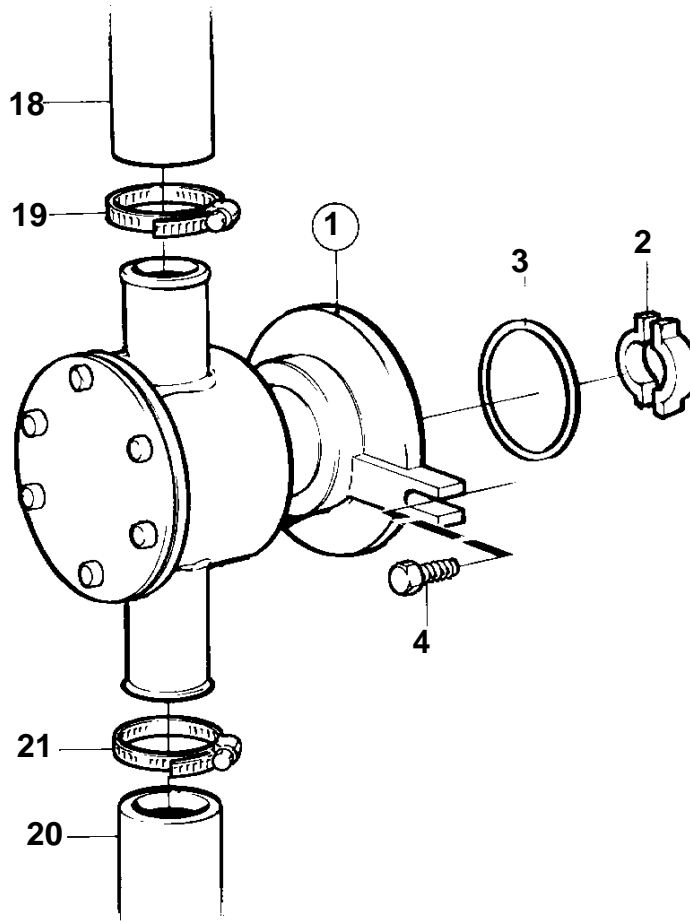

TMD31D, TAMD31D

11480

TMD31D, TAMD31D

REF	PART NO.	QTY	DESCRIPTION	SEE SEC.	NOTES
1	860629	1	Sea water pump	556	
2	858467	1	Companion flange		
3	968971	1	O-ring		
4	946173	2	Flange screw		
5	946671	1	Flange screw		
6	860701	1	Bracket		
7	860700	1	Clamp		
8	861387	1	Bracket		
9	947760	1	Flange screw		
10	857045	1	Clamp		
11	843075	1	Sleeve		
12	945444	1	Flange screw		
13	955894	1	Washer		
14	846780	1	Bracket		
15	965181	1	Screw		
16	952640	1	Clamp		
17	968855	1	Flange screw		
17A	955893	1	Washer		
18	860997	1	Hose		Sea water pump-oil cooler.
19	943476	1	Hose clamp		
20	860639	1	Hose		Reverse gear-sea water pump.
21	961669	2	Hose clamp		