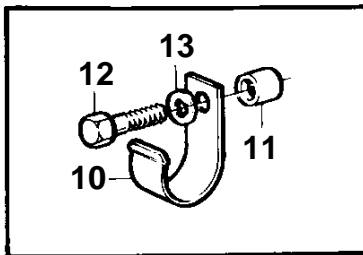

TMD31D, TAMD31D

11480

TMD31D, TAMD31D

REF	PART NO.	QTY	DESCRIPTION	SEE SEC.	NOTES
1	860629	1	Sea water pump	556	
2	858467	1	Companion flange		
3	968971	1	O-ring		
4	946173	2	Flange screw		
5	946671	1	Flange screw		
6	860701	1	Bracket		
7	860700	1	Clamp		
8	861387	1	Bracket		
9	947760	1	Flange screw		
10	857045	1	Clamp		
11	843075	1	Sleeve		
12	945444	1	Flange screw		
13	955894	1	Washer		
14	846780	1	Bracket		
15	965181	1	Screw		
16	952640	1	Clamp		
17	968855	1	Flange screw		
17A	955893	1	Washer		
18	860997	1	Hose		Sea water pump-oil cooler.
19	943476	1	Hose clamp		
20	860639	1	Hose		Reverse gear-sea water pump.
21	961669	2	Hose clamp		