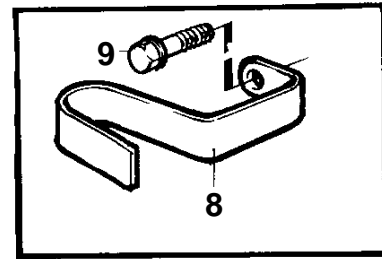

TMD31D, TAMD31D

11480

TMD31D, TAMD31D

REF	PART NO.	QTY	DESCRIPTION	SEE SEC.	NOTES
1	860629	1	Sea water pump	556	
2	858467	1	Companion flange		
3	968971	1	O-ring		
4	946173	2	Flange screw		
5	946671	1	Flange screw		
6	860701	1	Bracket		
7	860700	1	Clamp		
8	861387	1	Bracket		
9	947760	1	Flange screw		
10	857045	1	Clamp		
11	843075	1	Sleeve		
12	945444	1	Flange screw		
13	955894	1	Washer		
14	846780	1	Bracket		
15	965181	1	Screw		
16	952640	1	Clamp		
17	968855	1	Flange screw		
17A	955893	1	Washer		
18	860997	1	Hose		Sea water pump-oil cooler.
19	943476	1	Hose clamp		
20	860639	1	Hose		Reverse gear-sea water pump.
21	961669	2	Hose clamp		