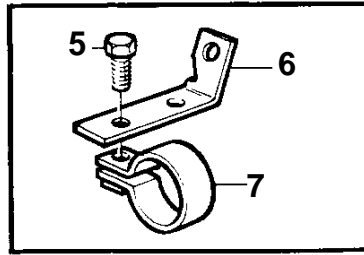

TMD31D, TAMD31D

11480

TMD31D, TAMD31D

REF	PART NO.	QTY	DESCRIPTION	SEE SEC.	NOTES
1	860629	1	Sea water pump	556	
2	858467	1	Companion flange		
3	968971	1	O-ring		
4	946173	2	Flange screw		
5	946671	1	Flange screw		
6	860701	1	Bracket		
7	860700	1	Clamp		
8	861387	1	Bracket		
9	947760	1	Flange screw		
10	857045	1	Clamp		
11	843075	1	Sleeve		
12	945444	1	Flange screw		
13	955894	1	Washer		
14	846780	1	Bracket		
15	965181	1	Screw		
16	952640	1	Clamp		
17	968855	1	Flange screw		
17A	955893	1	Washer		
18	860997	1	Hose		Sea water pump-oil cooler.
19	943476	1	Hose clamp		
20	860639	1	Hose		Reverse gear-sea water pump.
21	961669	2	Hose clamp		