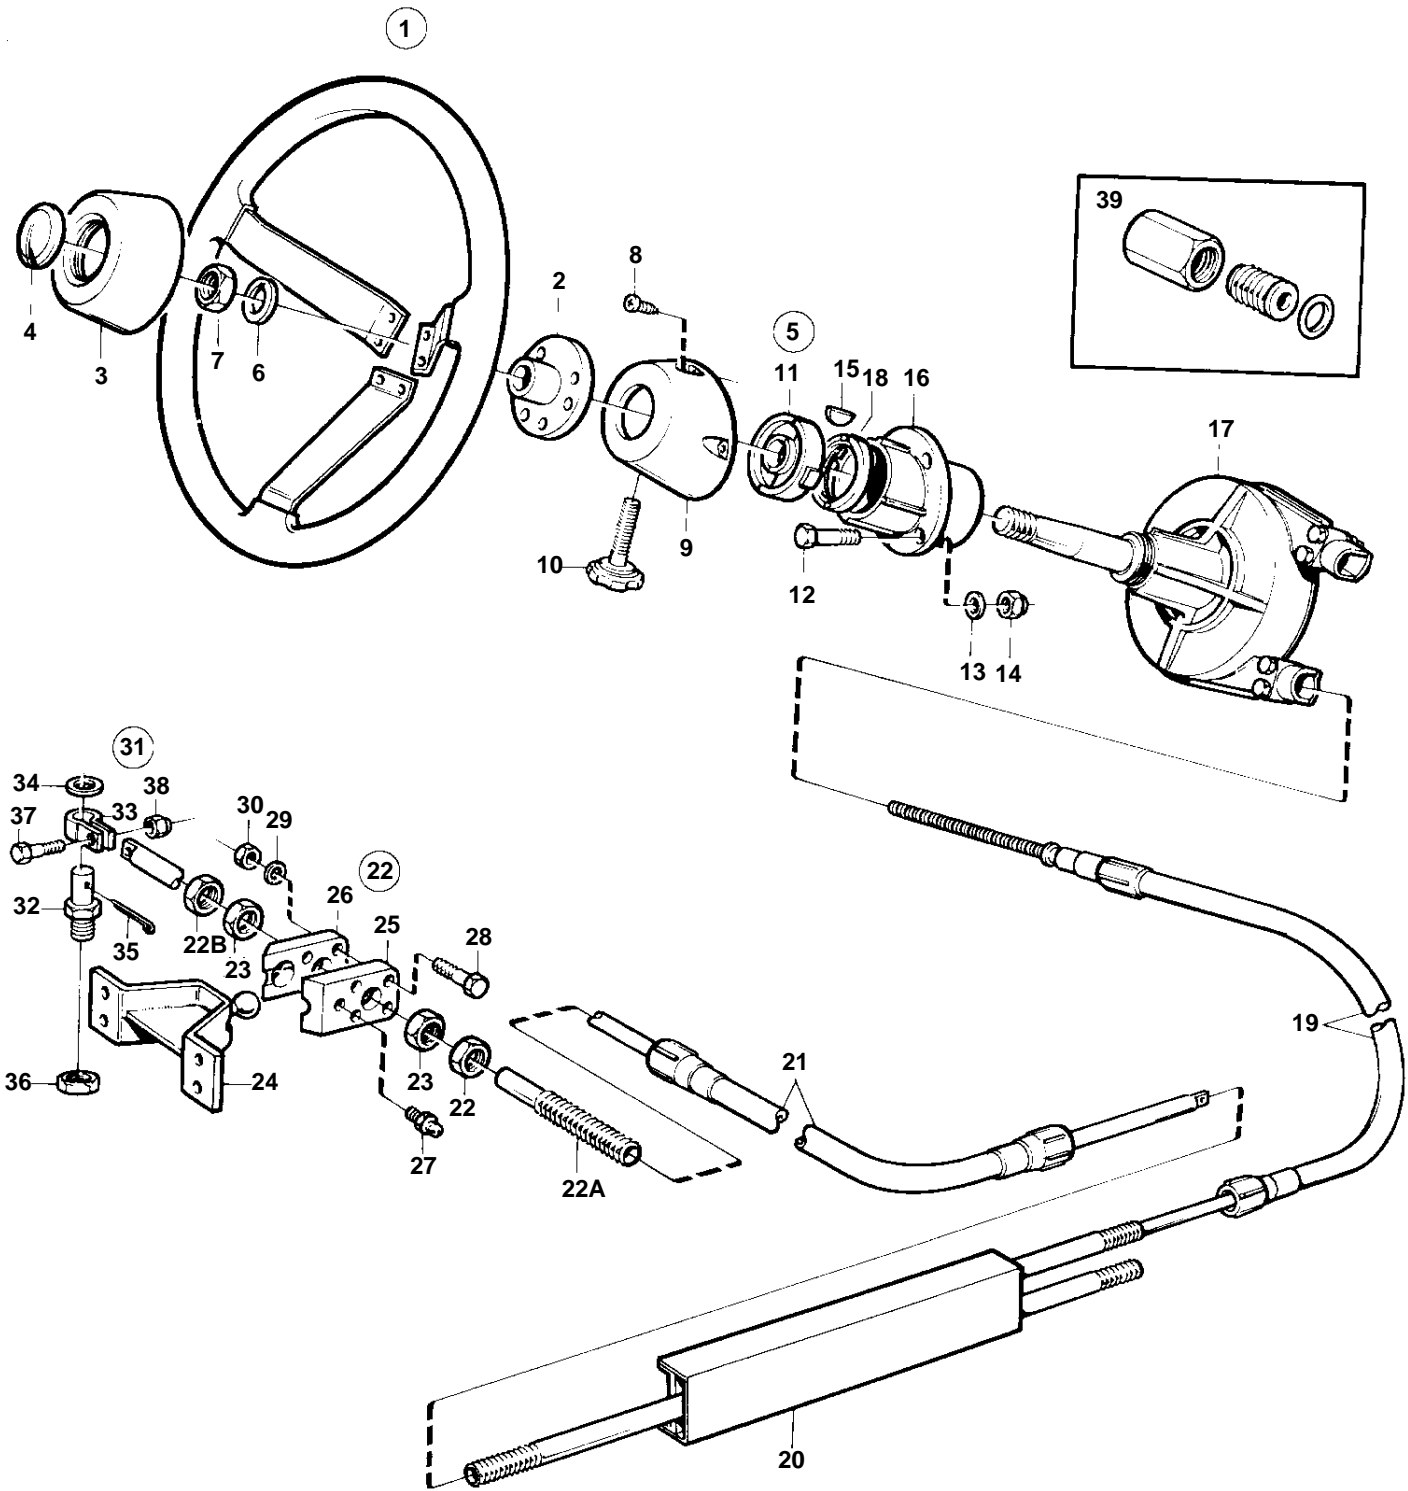

AD31P-A, AD31L-A, TAMD31L-A, TAMD31M-A, TAMD31S-A, TMD31L-A, D41L-A, AD41P-A, AD41L-A, TAMD41P-A, TAMD41L-A, TAMD41M-A, TAMD41H-A, TAMD41H-B, TMD41L-A

15565