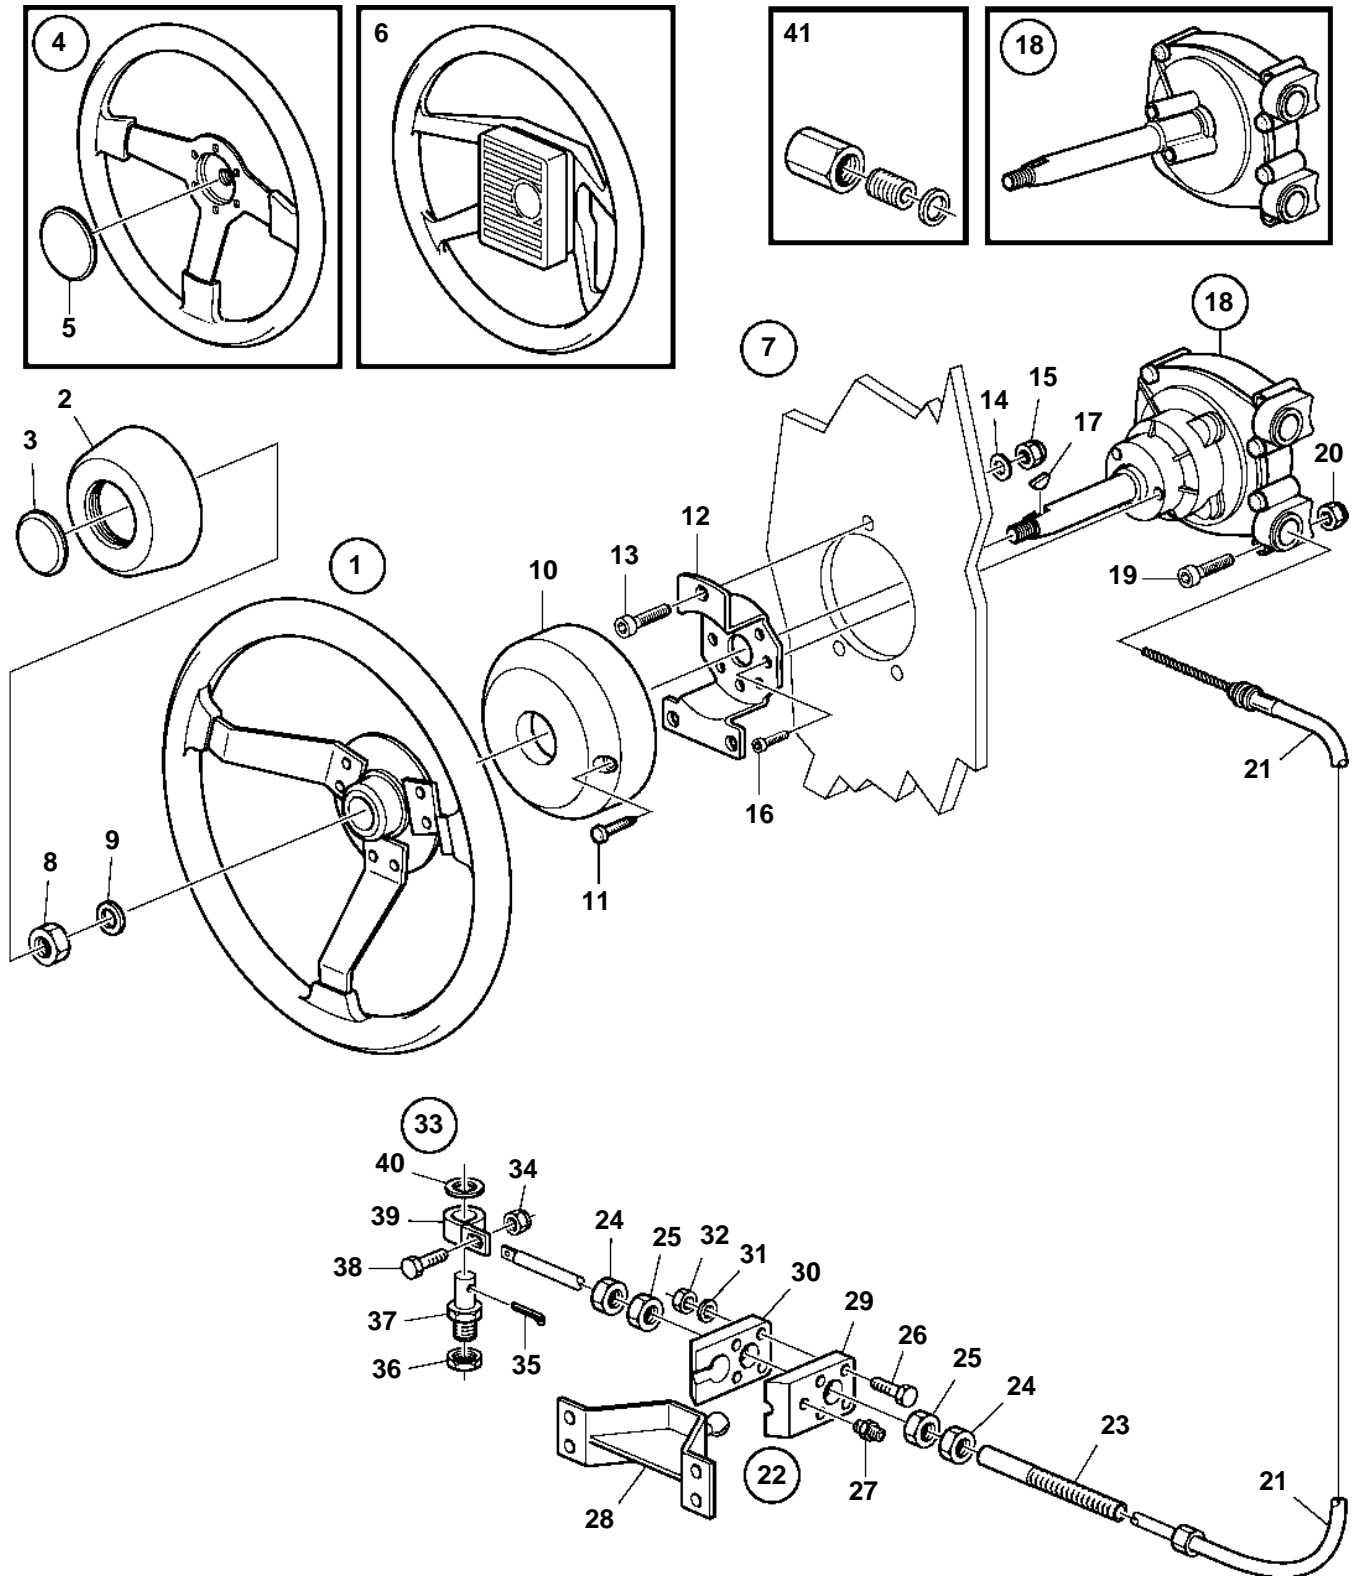

AD31P-A, AD31L-A, TAMD31L-A, TAMD31M-A, TAMD31S-A, TMD31L-A, D41L-A, AD41P-A, AD41L-A, TAMD41P-A, TAMD41L-A, TAMD41M-A, TAMD41H-A, TAMD41H-B, TMD41L-A