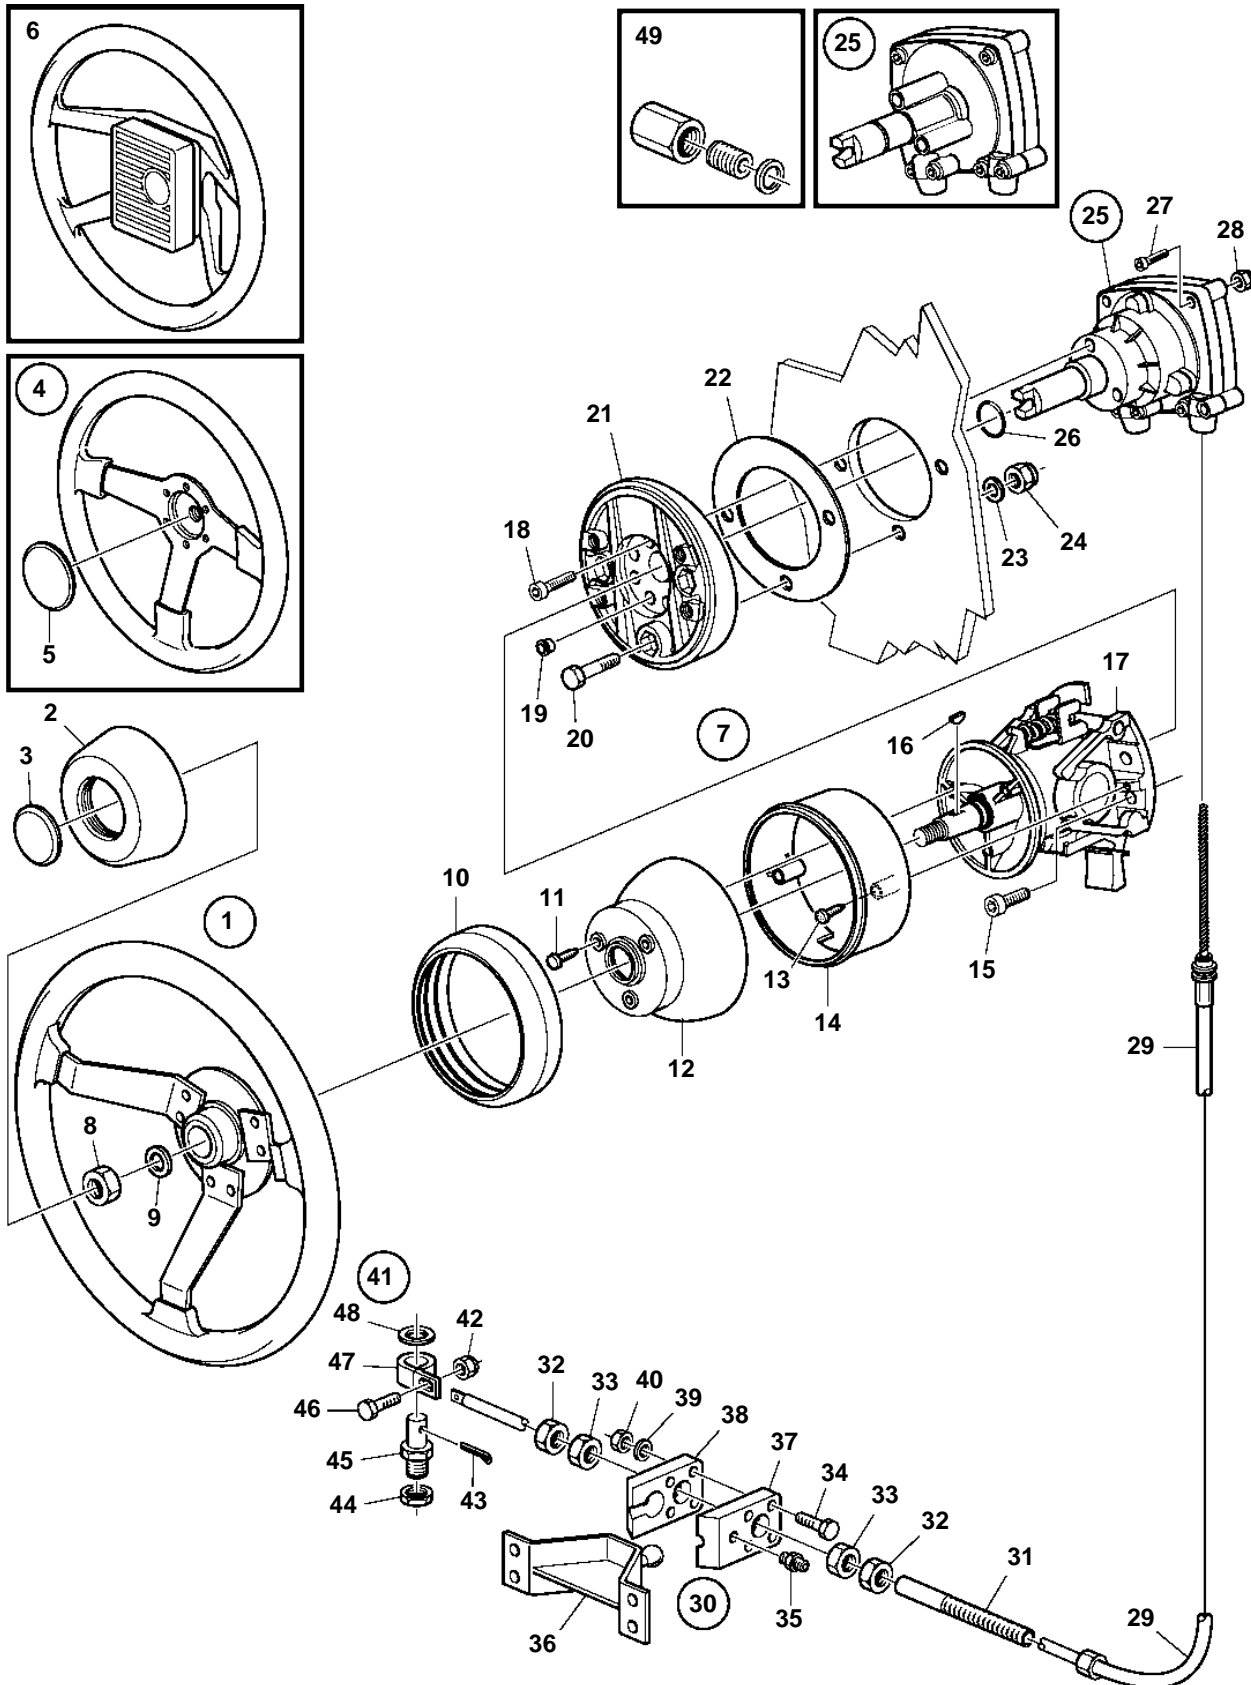

AD31P-A, AD31L-A, TAMD31L-A, TAMD31M-A, TAMD31S-A, TMD31L-A, D41L-A, AD41P-A, AD41L-A, TAMD41P-A, TAMD41L-A, TAMD41M-A, TAMD41H-A, TAMD41H-B, TMD41L-A

22685

AD31P-A, AD31L-A, TAMD31L-A, TAMD31M-A, TAMD31S-A, TMD31L-A, D41L-A, AD41P-A, AD41L-A, TAMD41P-A, TAMD41L-A, TAMD41M-A, TAMD41H-A, TAMD41H-B, TMD41L-A

REF	PART NO.	QTY	DESCRIPTION	NOTES
1	850936	1	Steering wheel	ALT
2		1	· Steering wheel pad	
3	1140660	1	· Steering wh emblem	(850938)
4	3843317	1	Steering wheel	ALT
5		1	· Emblem	
6	1140334	1	Steering wheel	ALT, WHITE
	1140335	1	Steering wheel	ALT, BLACK
7	3841280	1	Control unit	
8	971084	1	· Lock nut	
9	955897	1	· Washer	
10		1	· Sealing strip	
11		3	· Screw	
12		1	· Cover	AGILE
13		2	· Screw	
14		1	· Cover	FIXED
15		4	· Allen head screw	
16	160807	1	Key	
17		1	· Anchorage	STEERING WHEEL
18		3	· Allen head screw	
19		5	· Plug	
20		3	· Screw	
21		1	· Bracket	
22		1	· Gasket	
23		3	· Washer	
24		3	· Nut	
25	3818025	1	Steering box	T81C
	3818027	1	Steering box	NO-FEEDBACK, TILT WHEEL
26	990696	1	· O-ring	
27	955278	2	· Screw	
28	963105	2	· Nut	
29	3840244	1	Steering cable	L=2,00m
	3840245	1	Steering cable	L=2,25m
	3840246	1	Steering cable	L=2,50m
	3840247	1	Steering cable	L=2,75m
	3840248	1	Steering cable	L=3,00m
	3840249	1	Steering cable	L=3,25m
	3840250	1	Steering cable	L=3,50m
	3840251	1	Steering cable	L=3,75m
	3840252	1	Steering cable	L=4,00m
	3840253	1	Steering cable	L=4,25m
	3840254	1	Steering cable	L=4,50m
	3840255	1	Steering cable	L=4,75m
	3840256	1	Steering cable	L=5,00m
	3840257	1	Steering cable	L=5,25m
	3840258	1	Steering cable	L=5,50m
	3840259	1	Steering cable	L=5,75m
	3840260	1	Steering cable	L=6,00m
	3840261	1	Steering cable	L=6,25m
	3840262	1	Steering cable	L=6,50m
	3840263	1	Steering cable	L=6,75m
	3840264	1	Steering cable	L=7,00m
	3840265	1	Steering cable	L=7,25m
	3840266	1	Steering cable	L=7,50m
	3840267	1	Steering cable	L=7,75m
	3840268	1	Steering cable	L=8,00m
	3840270	1	Steering cable	L=8,25m
	3840272	1	Steering cable	L=8,50m
	3840273	1	Steering cable	L=8,75m
	3840274	1	Steering cable	L=9,00m
30	853290	1	Stern attachment	
31	850771	1	· Anchorage	
32	850778	2	· Nut