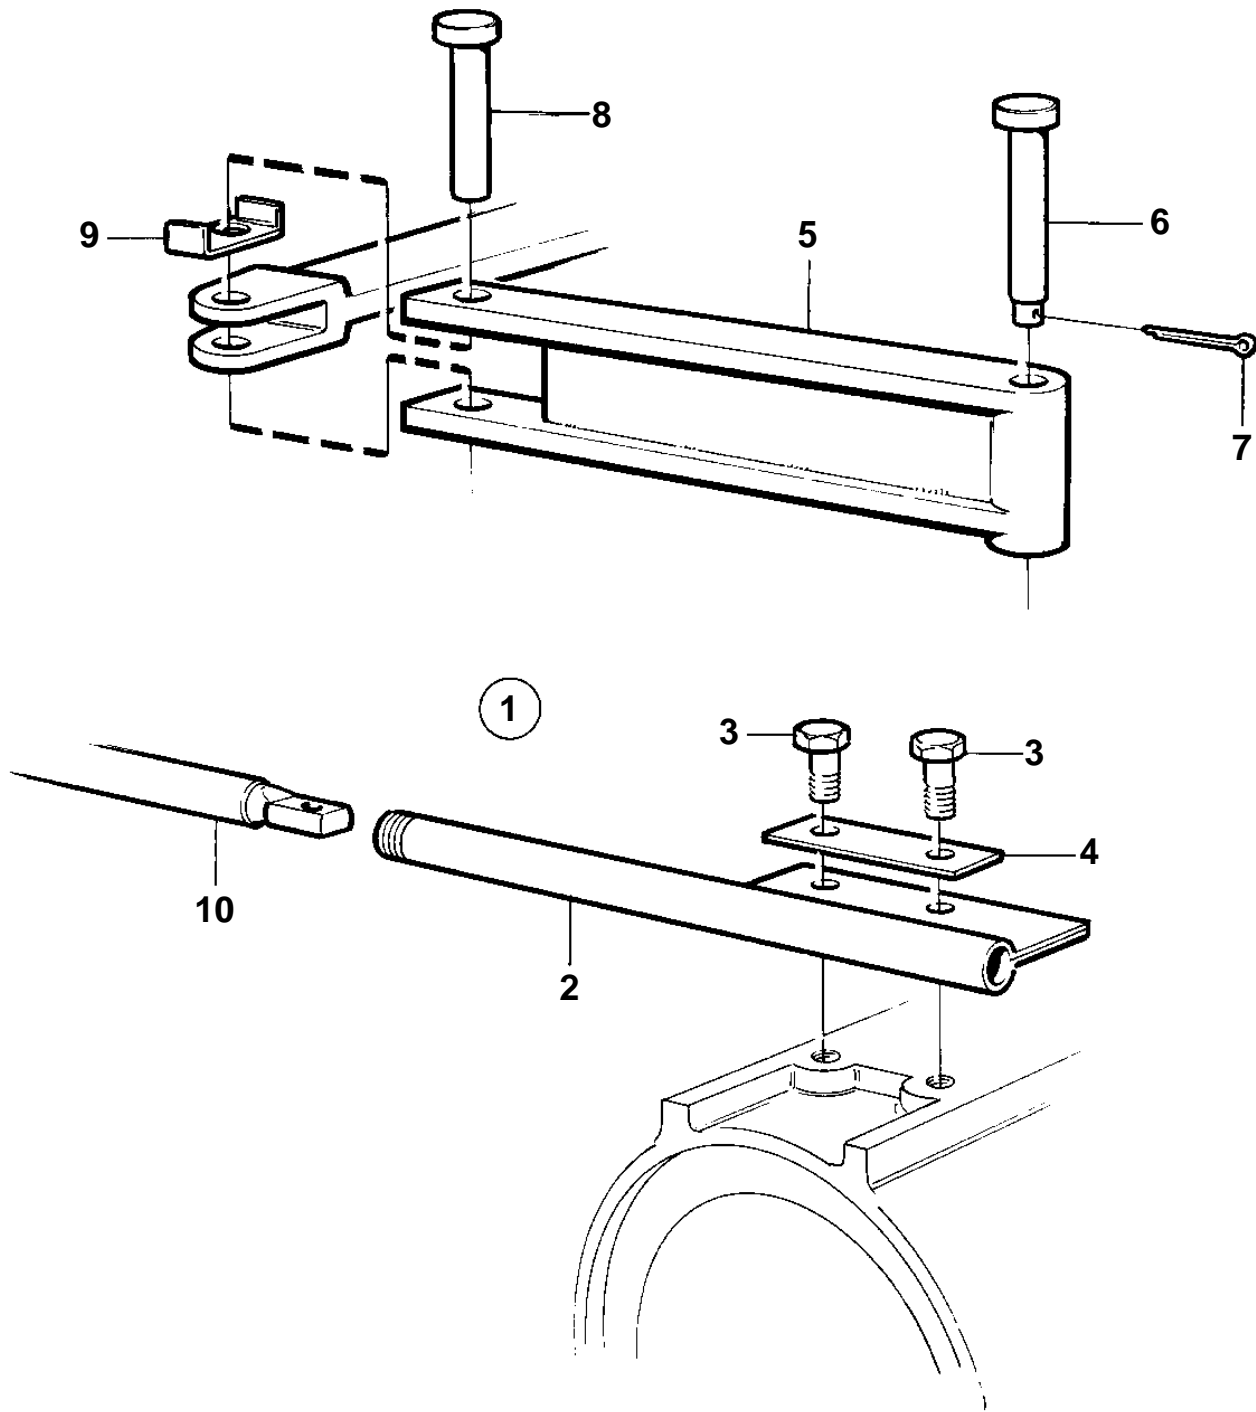

AD31, D41, AD41

10693

AD31, D41, AD41

REF	PART NO.	QTY	DESCRIPTION	SEE SEC.
1	872388	1	Steering cable kit	
2	1140568	1	• Tube	
3	970971	2	• Screw	
4	872311	1	• Tab washer	
5	1140567	1	• Link rod	
6	1140566	1	• Clevis pin	
7	944149	1	• Cotter pin	
8	1140565	1	• Pivot pin	
9	1140579	1	• Lock washer	
10		1	Steering cable	225