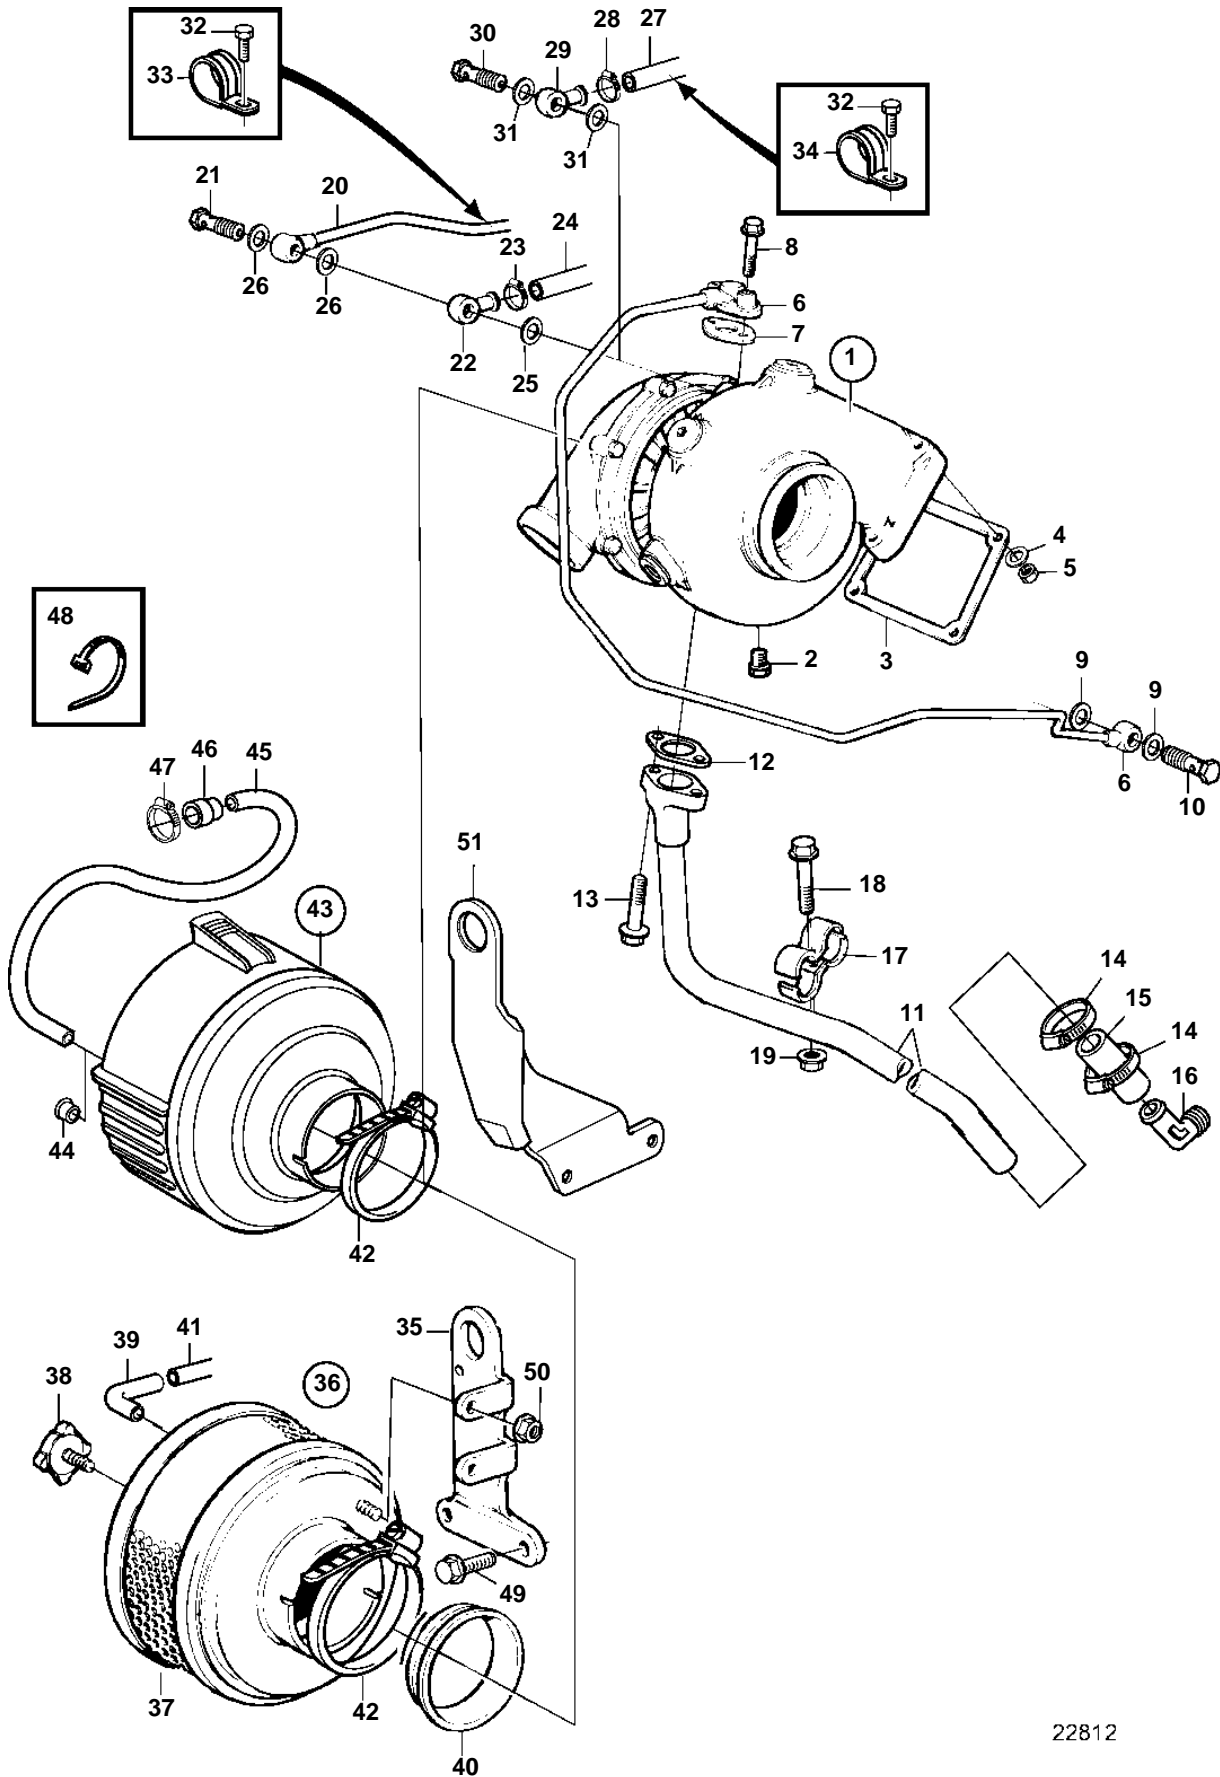

TAMD31L-A, TAMD31M-A, AD31L-A

22812

TAMD31L-A, TAMD31M-A, AD31L-A

REF	PART NO.	QTY	DESCRIPTION	SEE SEC.	NOTES
1	860916	1	Turbocharger		REPL BY 3581528
				860	
	3581528	1	Turbo		
	3802082	1	Turbocharger, exch		Exchange unit
				3343	
2	861551	1	Plug		
3	3582676	1	Gasket		
4	955895	4	Washer		
5	940183	4	Nut		
6	838868	1	Oil feed pipe		
7	420641	1	Gasket		
8	945444	1	Flange screw		L=25mm
	946671	1	Flange screw		L=30mm
9	969011	2	Gasket		
10	25167	1	Hollow screw		
11	838870	1	Oil return pipe		
12	860105	1	Gasket		
13	945444	2	Flange screw		
14	943474	2	Hose clamp		
15	466328	1	Rubber hose		
16	983105	1	Elbow nipple		
17	820851	2	Clamp		
18	946544	1	Flange screw		
19	945407	1	Flange nut		
20	860214	1	Air vent hose		Turbo-thermostat housing.. For earlier version of expansion tank.
21	947975	1	Hollow screw		
22	858750	1	Banjo nipple		
23	945652	1	Hose clamp		
24	942700	X	Hose		Expansion tank-Turbo.. For earlier version of expansion tank.
25	11994	1	Gasket		
26	11994	2	Gasket		
27	942700	1	Hose		L=580mm. Expansion tank-Turbo.. For later version of expansion tank.
28	945652	1	Hose clamp		
29	858750	1	Banjo nipple		
30	969299	1	Hollow screw		
31	11994	2	Gasket		
32	967949	2	Screw		
33	952624	1	Clamp		
34	952627	1	Clamp		
35	838829	1	Bracket		EARLY TYPE
36	861434	1	Air filter		REPL BY 3582367
			Bulletin 44-47	44-47-EN	New Air Filter for 31, 41 and TAMD42WJ Engines
37	858488	1	• Filter insert		
38	859729	1	• Knob		
39	861391	1	• Rubber sleeve		
40	838855	1	Sealing ring		
41	946234	X	Pipe		L=670mm
42	943481	1	Hose clamp		
43	3582367	1	Air filter kit		
			Bulletin 44-47	44-47-EN	New Air Filter for 31, 41 and TAMD42WJ Engines
44	940285	1	• Plastic plug		
45		X	• Tube		L=670mm
46	861114	1	• Rubber sleeve		
47	943472	1	• Hose clamp		
48	948211	1	• Strip clamp		
49	946329	2	Flange screw		EARLY TYPE
50	945407	2	Flange nut		EARLY TYPE
51	860419	1	Lifting eye		LATER PROD