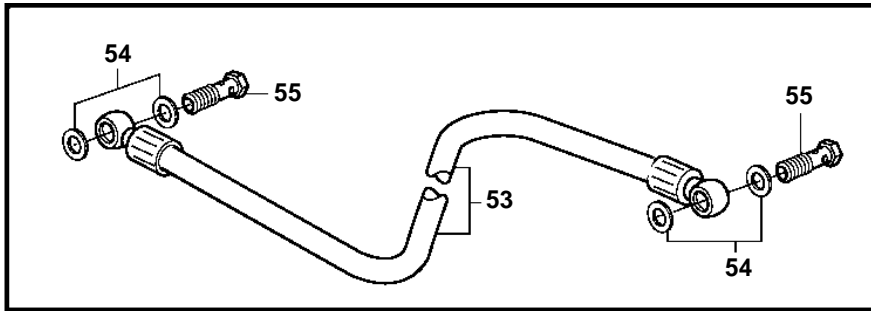

TAMD31P-A, TAMD31L-A, TAMD31M-A, TAMD31S-A

TAMD31P-A, TAMD31L-A, TAMD31M-A, TAMD31S-A

REF	PART NO.	QTY	DESCRIPTION	SEE SEC.	NOTES
1	861621	1	Injection pump Comps. not spec.		TAMD31P-A
	861119	1	Injection pump		TAMD31L-A
				932	
	860914	1	Injection pump		TAMD31M-A, AD31P-A
				929	
	3583137	1	Injection pump Comps. not spec.		TAMD31S-A
2	859601	1	Hub		
3	968971	1	O-ring		
4	980225	3	Stud		
5	191172	3	Washer		
6	945408	2	Flange nut		
		1	Nut		
7	3582310	1	Feed pump		
8	3501530	1	Gasket		
9		1	Nut		Included in fuel injection pump.
10	946173	2	Flange screw		
11	840531	1	Fuel filter		
				923	
12	3581698	1	Bracket		
13	965193	2	Screw		
14	843122	2	Spacer sleeve		
15	946329	2	Flange screw		
16		1	Washer		Included in fuel injection pump.
17	860447	1	Fuel pipe		
18	838722	1	Fuel pipe		
19	969299	1	Hollow screw		
20	11994	2	Gasket		
21	11994	2	Gasket		
22	969299	1	Hollow screw		
23	969011	4	Gasket		
24	25167	2	Hollow screw		
25	846780	1	Bracket		
26	952624	1	Clamp		
27	948746	1	Flange screw		
28	955893	1	Washer		
29	838666	1	Leak-off line		
30	981183	8	Gasket		
31	243487	4	Screw		
32	859494	4	Injector		TAMD31L-A, TAMD31M-A
	3803235	4	Injector, exch		Exchange unit
				925	
	861103	4	Injector		TAMD31P-A
	3803238	4	Injector, exch		Exchange unit
				572	
	3581435	4	Injector		TAMD31S-A
			Bulletin 44-45	44-45-EN	Two Spring Injectors
32	3803404	4	Injector, exch Comps. not spec.		Exchange unit
33	861728	4	Yoke		TAMD31P-A/ L-A/ M-A
	3581376	4	Yoke		TAMD31S-A
34	980226	4	Stud		
35	945408	4	Flange nut		
36	946470	4	Flange screw		
37	956966	1	Ferrule		
38	956980	1	Nut		
39	121563	1	Clamp		
40	946544	1	Flange screw		
41	945407	1	Flange nut		
42		1	Hollow screw		Included in fuel injection pump.
43	11994	2	Gasket		
44	838873	1	Delivery pipe		CYL NO 1